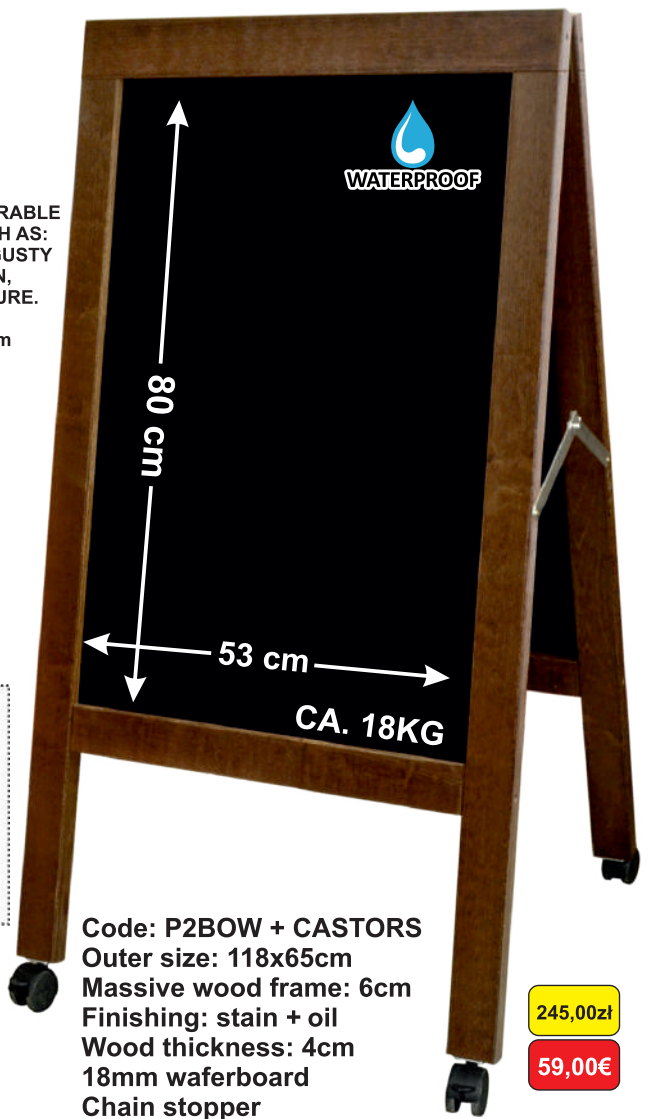

218,00zł

54,00€

Code: P2BO WP/12 LOGO A/B  
Outer size: 118x65cm  
Massive wood frame: 6cm  
Finishing: stain + oil  
Wood thickness: 3 cm  
Top frame: 10cm  
3mm ABS blackboard  
Chain stopper

238,00zł

58,00€

**A**

**B**

**BEST  
SELLER**

Code: P2BOW  
Outer size: 118x65cm  
Massive wood frame: 6cm  
Finishing: stain + oil  
Wood thickness: 4cm  
18mm waferboard  
Chain stopper

218,00zł

55,00€

PROTECTED FROM UNFAVOURABLE  
WEATHER CONDITIONS SUCH AS:  
RAIN, SNOW, STRONG AND GUSTY  
WIND, SOLAR RADIATION,  
LOW AND HIGH TEMPERATURE.  
STABLE, WEIGHT 21 KG  
WRITING BOARDS - 18mm

Code: P2BOW + CASTORS  
Outer size: 118x65cm  
Massive wood frame: 6cm  
Finishing: stain + oil  
Wood thickness: 4cm  
18mm waferboard  
Chain stopper

245,00zł

59,00€

Code: P2BOW LOGO A/B  
Outer size: 118x65cm  
Massive wood frame: 6cm  
Finishing: stain + oil  
Wood thickness: 4cm  
Top frame: 10cm  
18mm waferboard  
Chain stopper