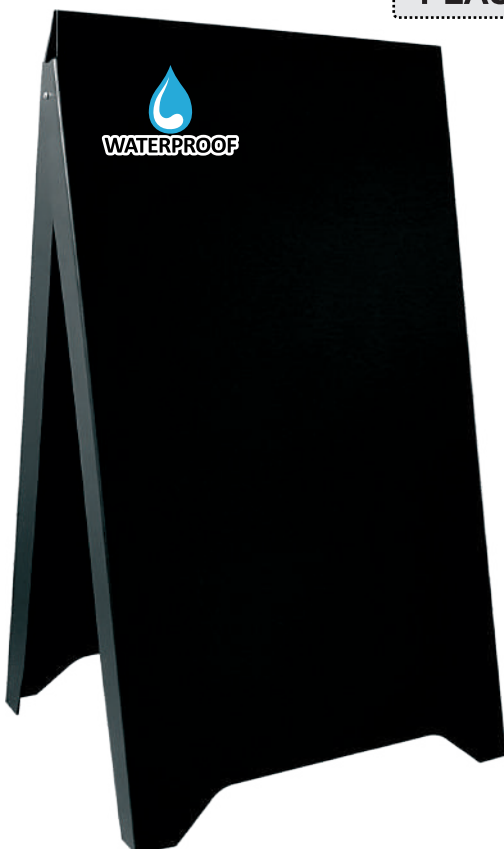

PLASTIC A-BOARDS

Code: P2B ABS 2

Outer size: 118x61cm

3mm ABS blackboard

175,00zł

42,50€