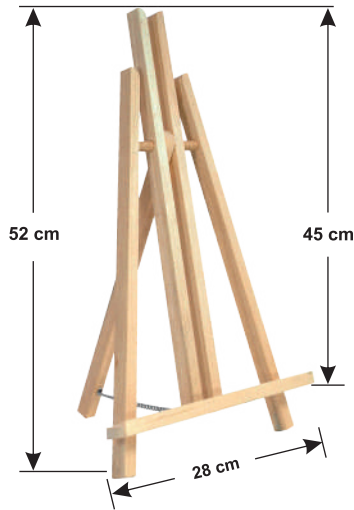

PTW - Pine white wood table  
Outer size: 50x50x50cm  
Finishing: white RAL paint

**59,00€**

**242,00zł**

PSW - Pine white wood stool  
Outer size: 35x35x35cm  
Finishing: white RAL paint

**42,00€**

**173,00zł**

WOODEN ART EASELS FOR DISPLAYING SKETCHES, DRAWINGS, PAINTINGS

PRICE ON REQUEST

SZ1M

SZ2M

SZ3M

SZ1

SZ2

SZ6