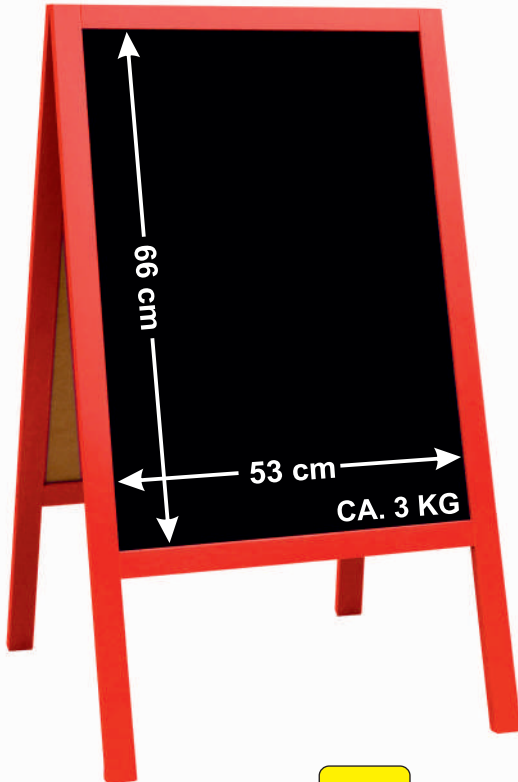

Code: P2BS COLOR
Outer size: 100x60cm
Massive wood frame: 3,5cm
Finishing: covering paint (RAL pallet)
Wood thickness: 2cm
3mm HDF blackboard
Chain stopper

96,00zł

23,40€