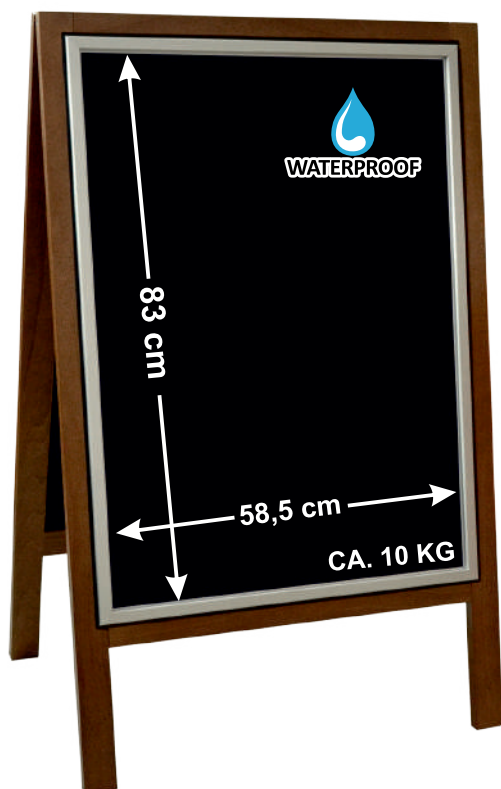

235,00zł  
 57,00€

AN EASILY  
 DETACHABLE  
 LACQUERED  
 TOP PANEL,  
 28 CM HIGH,  
 DESIGNED FOR  
 EASY PRINTING  
 OR ENGRAVING

ALSO AVAILABLE  
 IN A NATURAL  
 LACQUERED  
 VERSION

Code: P2B LOGO A WP  
 Outer size: 118x61cm  
 Massive wood frame: 4cm  
 Finishing: stain + oil  
 Wood thickness: 2cm  
 3mm ABS blackboard  
 Chain stopper

145,00zł

38,50€

Code: P2B LOGO A  
 Outer size: 118x61cm  
 Massive wood frame: 4cm  
 Finishing: stain  
 Wood thickness: 2cm  
 3mm HDF blackboard  
 Chain stopper

99,00zł

24,60€

Code: P2BO OWZ WP  
 Outer size: 110x70cm  
 Massive wood frame: 5cm  
 Finishing: stain + oil  
 Wood thickness: 2cm  
 3mm ABS blackboard  
 Chain stopper