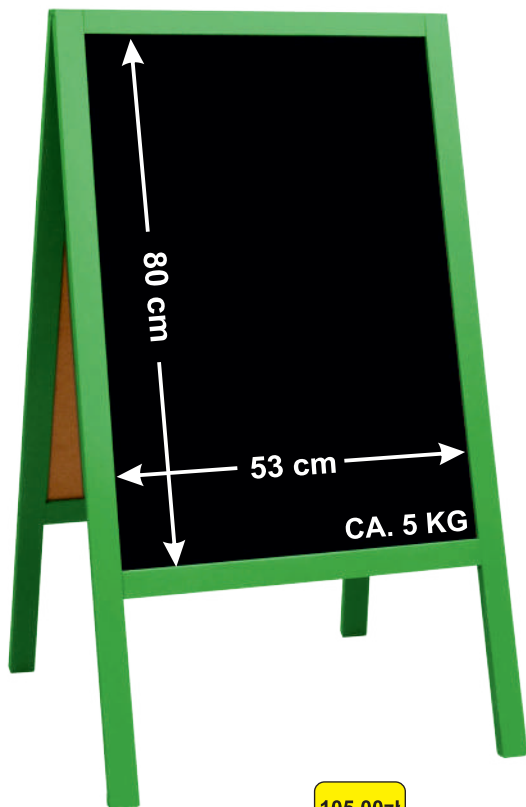

Code: P2B COLOR
Outer size: 118x61cm
Massive wood frame: 4cm
Finishing: covering paint (RAL pallet)
Wood thickness: 2cm
3mm HDF blackboard
Chain stopper

105,00zł

25,50€