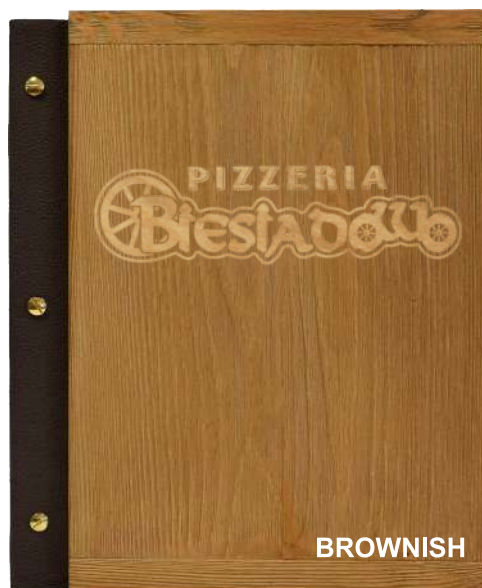

OILED VERSION

RESTAURANT MENU COVERS

OLD WOOD MENU WITH LEATHER SPINE

SIZE A4 OML014

19,50€

79,00zł

NATURAL

BROWN

DARK BROWN

GRAY

BROWNISH

PISTACHIO

ROYAL WOOD MENU WITH LEATHER SPINE

SIZE A4 RML024

14,50€

59,00zł