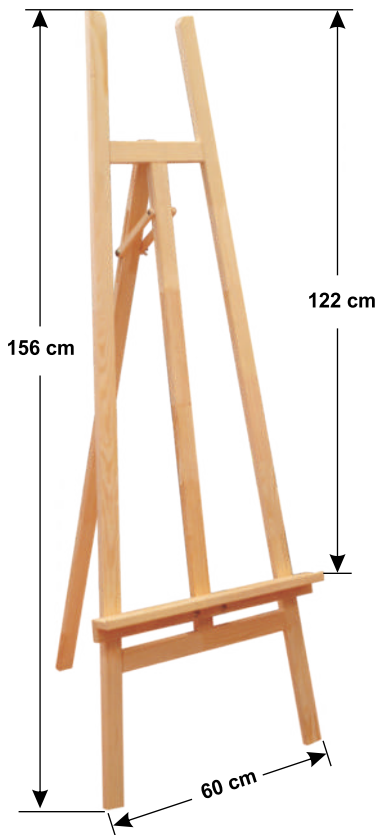

WOODEN ART EASELS FOR DISPLAYING SKETCHES, DRAWINGS, PAINTINGS

PRICE ON REQUEST

SZ1M

SZ2M

SZ3M

SZ1

SZ2

SZ6

OILED VERSION

RESTAURANT MENU COVERS

OLD WOOD MENU WITH LEATHER SPINE

SIZE A4 OML014

19,50€

79,00zł

NATURAL

BROWN