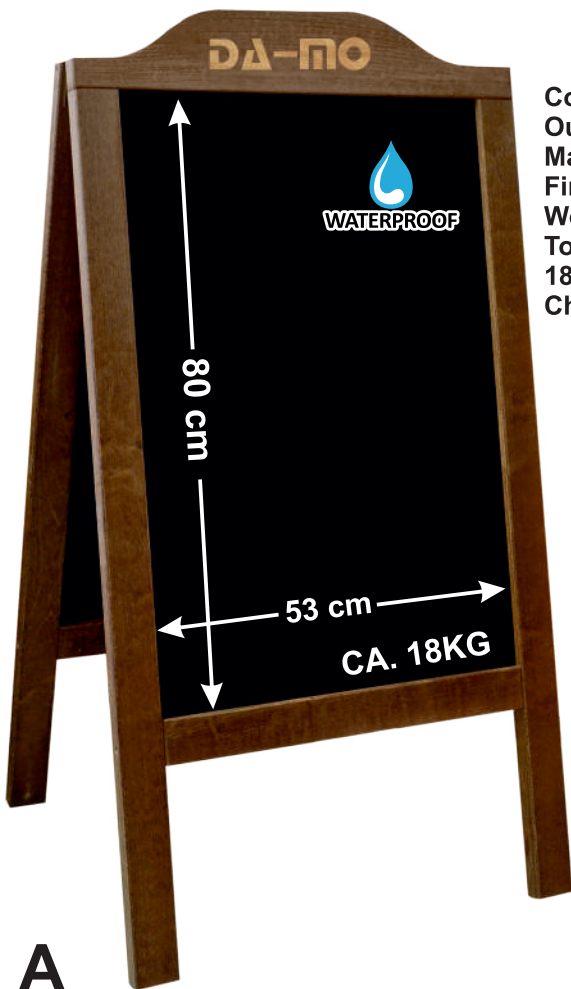

218,00zł

54,00€

Code: P2BO WP/12 LOGO A/B  
Outer size: 118x65cm  
Massive wood frame: 6cm  
Finishing: stain + oil  
Wood thickness: 3 cm  
Top frame: 10cm  
3mm ABS blackboard  
Chain stopper

238,00zł

58,00€

**A**

**B**

**BEST  
SELLER**

Code: P2BOW  
Outer size: 118x65cm  
Massive wood frame: 6cm  
Finishing: stain + oil  
Wood thickness: 4cm  
18mm waferboard  
Chain stopper

218,00zł

55,00€

PROTECTED FROM UNFAVOURABLE  
WEATHER CONDITIONS SUCH AS:  
RAIN, SNOW, STRONG AND GUSTY  
WIND, SOLAR RADIATION,  
LOW AND HIGH TEMPERATURE.  
STABLE, WEIGHT 21 KG  
WRITING BOARDS - 18mm

Code: P2BOW + CASTORS  
Outer size: 118x65cm  
Massive wood frame: 6cm  
Finishing: stain + oil  
Wood thickness: 4cm  
18mm waferboard  
Chain stopper

245,00zł

59,00€

Code: P2BOW LOGO A/B  
Outer size: 118x65cm  
Massive wood frame: 6cm  
Finishing: stain + oil  
Wood thickness: 4cm  
Top frame: 10cm  
18mm waferboard  
Chain stopper