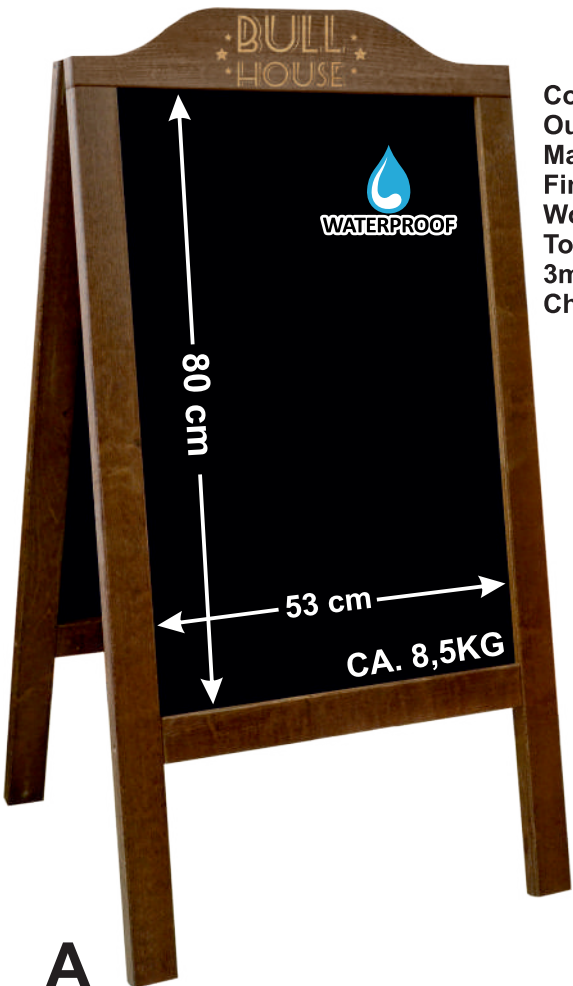

### CHALK MARKERS

MK 8G

PRICE ON REQUEST

MK 15G

PRICE ON REQUEST

Code: P2B SP  
 Outer size: 120x80cm  
 Massive wood frame: 4cm  
 Finishing: stain + lacquer  
 Wood thickness: 4cm  
 6mm ABS blackboard

PRICE ON REQUEST

CA. 12KG

**BEST  
SELLER**

Code: P2BSO W  
Outer size: 100x60cm  
Massive wood frame: 4cm  
Finishing: stain + oil  
Wood thickness: 4cm  
18mm waferboard  
Chain stopper

159,00zł

39,00€

Code: P2BO WP/12  
Outer size: 118x65cm  
Massive wood frame: 6cm  
Finishing: stain + oil  
Wood thickness: 3cm  
3mm ABS blackboard  
Chain stopper

218,00zł

54,00€

Code: P2BO WP/12 LOGO A/B  
Outer size: 118x65cm  
Massive wood frame: 6cm  
Finishing: stain + oil  
Wood thickness: 3 cm  
Top frame: 10cm  
3mm ABS blackboard  
Chain stopper

238,00zł

58,00€

**A**

**B**

**BEST  
SELLER**

Code: P2BOW  
Outer size: 118x65cm  
Massive wood frame: 6cm  
Finishing: stain + oil  
Wood thickness: 4cm  
18mm waferboard  
Chain stopper

218,00zł

55,00€

PROTECTED FROM UNFAVOURABLE  
WEATHER CONDITIONS SUCH AS:  
RAIN, SNOW, STRONG AND GUSTY  
WIND, SOLAR RADIATION,  
LOW AND HIGH TEMPERATURE.  
STABLE, WEIGHT 21 KG  
WRITING BOARDS - 18mm