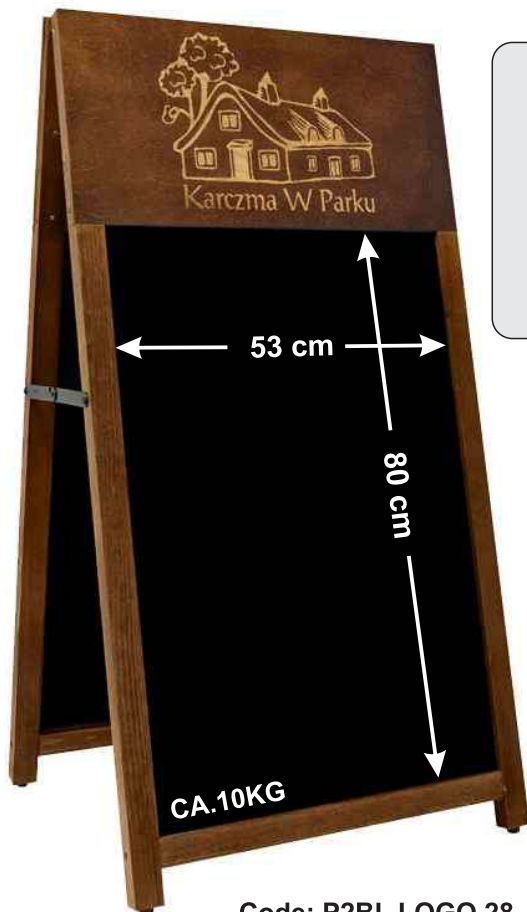

34,70€

A-BOARD AVAILABLE  
 IN 8 RAL COLORS

Code: P2BS + ZP WP  
 The plate slides upwards  
 Outer size: 100x60cm  
 Massive wood frame: 3,5cm  
 Finishing: stain + oil  
 Wood thickness: 2cm  
 3mm ABS blackboard

147,00zł  
 35,80€

Code: P2BO NK WP  
 Outer size: 118x59cm  
 Massive wood frame: 4cm  
 Finishing: stain + lacquer  
 Wood thickness: 2cm  
 4mm ABS blackboard

178,00zł  
 43,50€

Code: P2BL LOGO 28  
 Outer size: 118x61cm  
 Massive wood frame: 4cm  
 Finishing: stain + lacquer  
 Wood thickness: 3cm  
 3mm ABS blackboard

235,00zł  
 57,00€

AN EASILY  
 DETACHABLE  
 LACQUERED  
 TOP PANEL,  
 28 CM HIGH,  
 DESIGNED FOR  
 EASY PRINTING  
 OR ENGRAVING

ALSO AVAILABLE  
 IN A NATURAL  
 LACQUERED  
 VERSION

Code: P2B LOGO A WP  
 Outer size: 118x61cm  
 Massive wood frame: 4cm  
 Finishing: stain + oil  
 Wood thickness: 2cm  
 3mm ABS blackboard  
 Chain stopper

### A4 SIZE

BOARD DIMENSIONS: 21x30cm  
BASE DIMENSIONS: 21x5x3cm