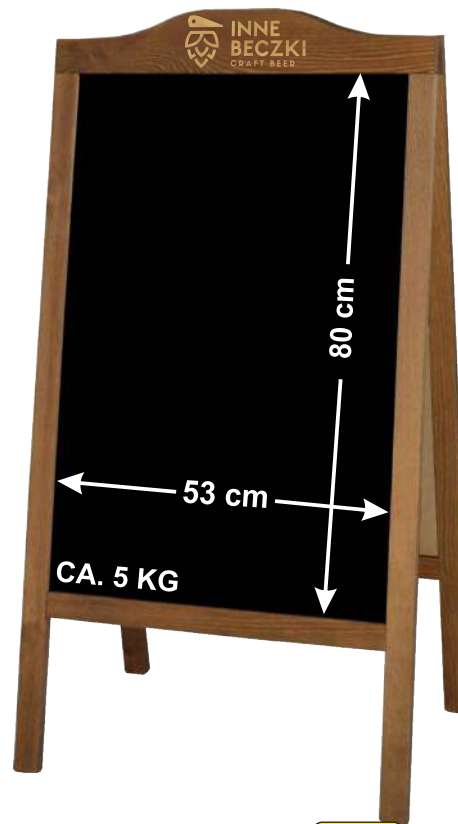

147,00zł  
 35,80€

Code: P2BO NK WP  
 Outer size: 118x59cm  
 Massive wood frame: 4cm  
 Finishing: stain + lacquer  
 Wood thickness: 2cm  
 4mm ABS blackboard

178,00zł  
 43,50€

Code: P2BL LOGO 28  
 Outer size: 118x61cm  
 Massive wood frame: 4cm  
 Finishing: stain + lacquer  
 Wood thickness: 3cm  
 3mm ABS blackboard

235,00zł  
 57,00€

AN EASILY  
 DETACHABLE  
 LACQUERED  
 TOP PANEL,  
 28 CM HIGH,  
 DESIGNED FOR  
 EASY PRINTING  
 OR ENGRAVING

ALSO AVAILABLE  
 IN A NATURAL  
 LACQUERED  
 VERSION

Code: P2B LOGO A WP  
 Outer size: 118x61cm  
 Massive wood frame: 4cm  
 Finishing: stain + oil  
 Wood thickness: 2cm  
 3mm ABS blackboard  
 Chain stopper

145,00zł

38,50€

Code: P2B LOGO A  
 Outer size: 118x61cm  
 Massive wood frame: 4cm  
 Finishing: stain  
 Wood thickness: 2cm  
 3mm HDF blackboard  
 Chain stopper

99,00zł

24,60€

Code: P2BO OWZ WP  
 Outer size: 110x70cm  
 Massive wood frame: 5cm  
 Finishing: stain + oil  
 Wood thickness: 2cm  
 3mm ABS blackboard  
 Chain stopper