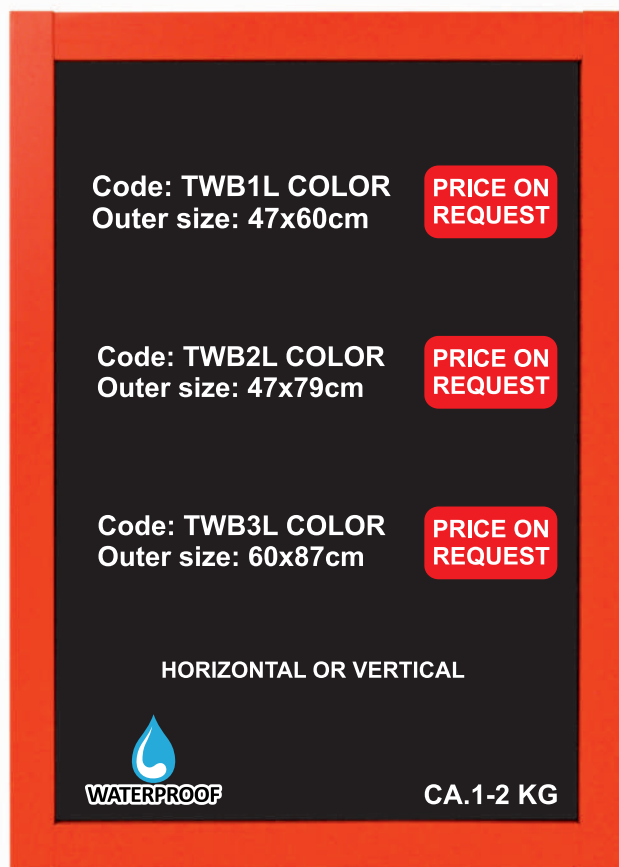

**BEST
SELLER**

Massive wood frame: 3,5cm
Finishing: stain
Wood thickness: 2cm
3mm HDF blackboard

Massive wood frame: 3,5cmWP
Finishing: stain + oil
Wood thickness: 2cm
3mm ABS blackboard

Massive wood frame: 3,5cm
Finishing: covering paint (RAL pallet)
Wood thickness: 2cm
3mm HDF blackboard

Massive wood frame: 3,5cmWP
Finishing: covering paint (RAL pallet) + lacquer
Wood thickness: 2cm
3mm ABS blackboard

CHALKBOARD AVAILABLE
IN 8 RAL COLORS