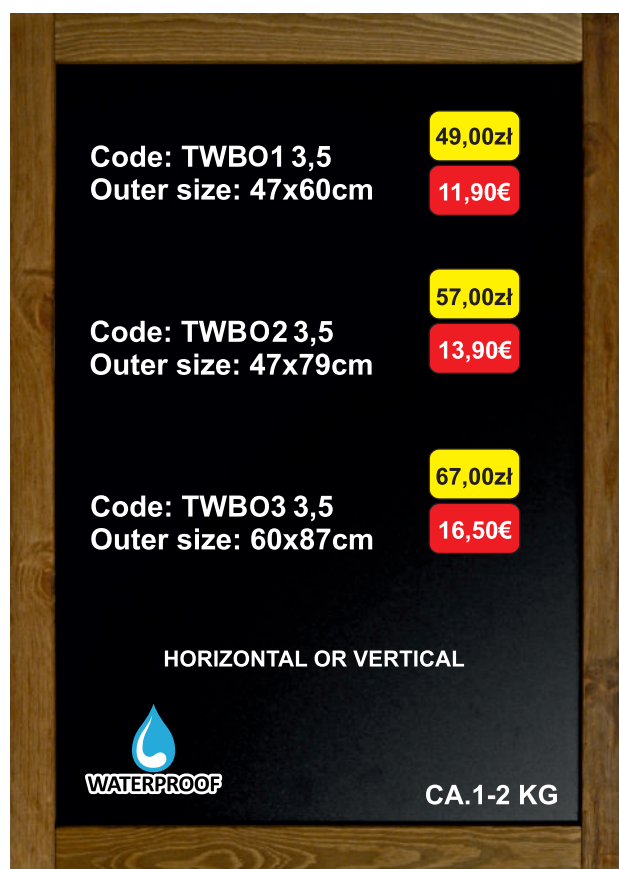

PRICE ON REQUEST

Code: P2B/B  
 Outer size: 117(h) x 67cm(diameter)  
 Massive wood frame  
 Finishing: stain + lacquer  
 With metal rim  
 3mm ABS blackboard

Double side wine rack  
 Made of wood  
 Holds up to 36 wine bottles  
 Double-sided design  
 Outer size: 110x38cm  
 Custom logo available

PRICE ON REQUEST

One sided wine rack  
 Made of wood  
 Holds up to 21 wine bottles  
 Outer size: 110x38cm  
 Custom logo available

PRICE ON REQUEST

**BEST  
SELLER**

Massive wood frame: 3,5cm  
 Finishing: stain  
 Wood thickness: 2cm  
 3mm HDF blackboard

Massive wood frame: 3,5cmWP  
 Finishing: stain + oil  
 Wood thickness: 2cm  
 3mm ABS blackboard

Massive wood frame: 3,5cm  
 Finishing: covering paint (RAL pallet)  
 Wood thickness: 2cm  
 3mm HDF blackboard