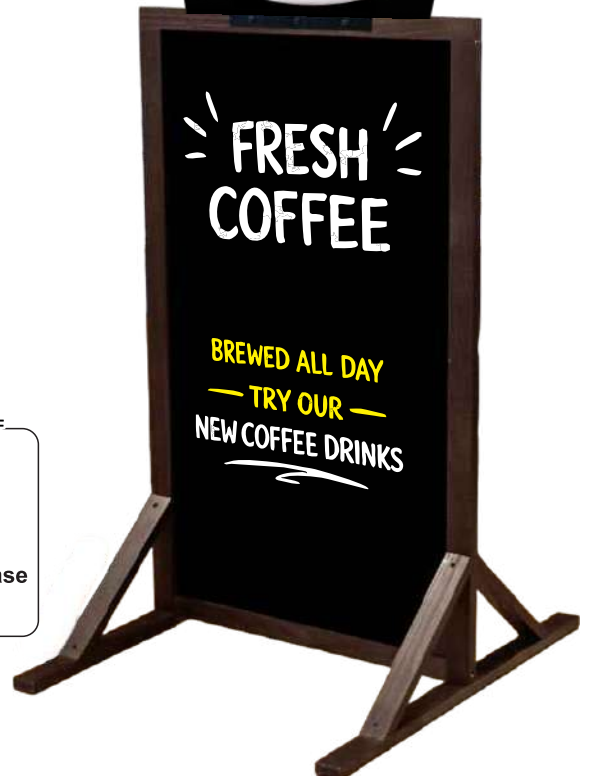

WE CAN DO ANY PATTERN

PROTECTED BY THE LAW