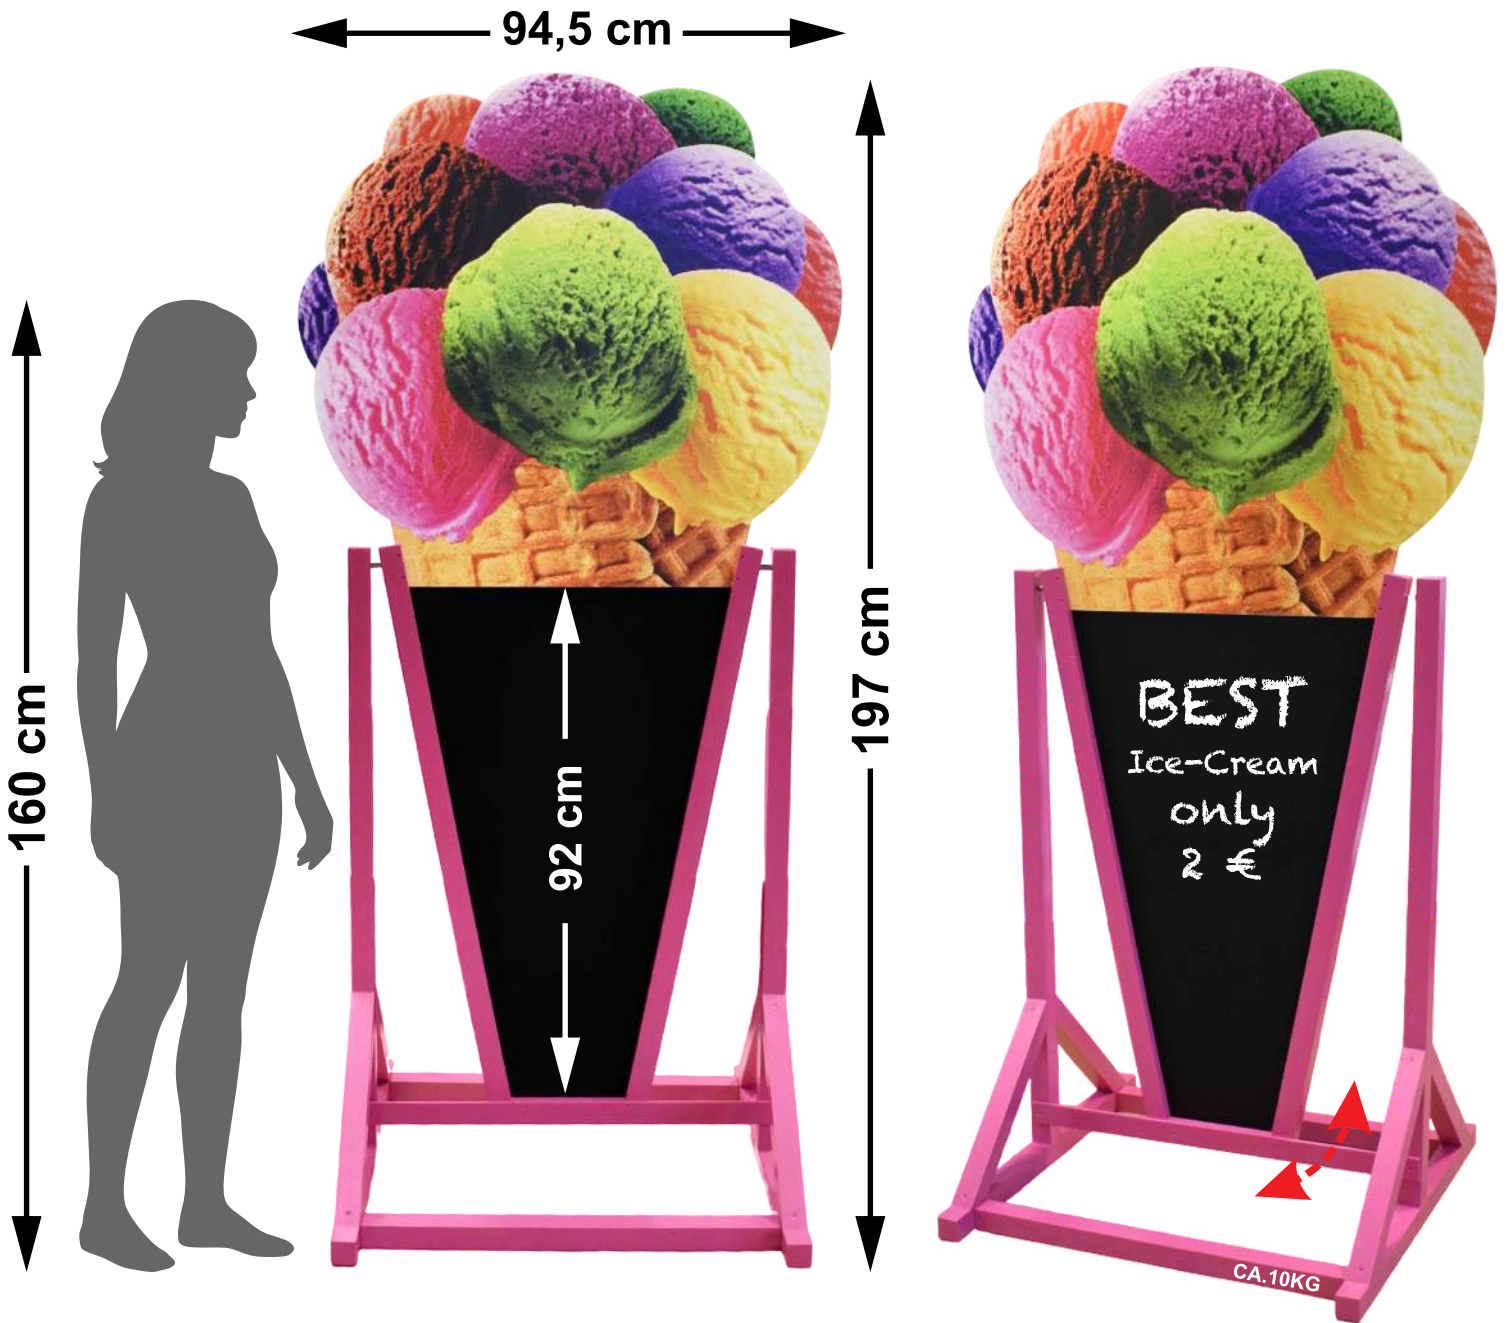

### 3 BASE COLORS

DOUBLE-SIDED A-BOARD - ICE-CREAM

Code:L2/G WATERPROOF  
Outer size: 154x74cm  
Massive wood frame: 4cm  
Finishing: stain + lacquer  
Wood thickness: 2cm  
5mm plywood

390,00zł

95,00€

Code:L2/S WATERPROOF  
Outer size: 164x62cm  
Massive wood frame: 4cm  
Finishing: stain + lacquer  
Wood thickness: 2cm  
5mm plywood

390,00zł

95,00€

REGISTERED EU INDUSTRIAL DESIGN NO 008168561-0001

4 BASE COLORS

DOUBLE-SIDED A-BOARD - ICE-CREAM

Code: L2/G - BIG  
Outer size: 197x94,5cm  
Massive wood frame: 4cm  
Finishing: stain + lacquer  
Wood thickness: 2cm  
Double-sided ice cream graphic  
printed on a plastic board