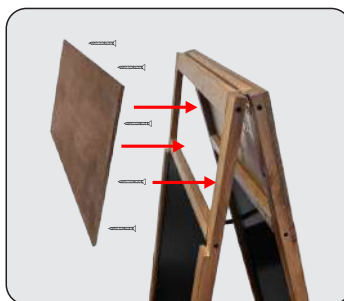

147,00zł  
 35,80€

Code: P2BO NK WP  
 Outer size: 118x59cm  
 Massive wood frame: 4cm  
 Finishing: stain + lacquer  
 Wood thickness: 2cm  
 4mm ABS blackboard

178,00zł  
 43,50€

Code: P2BL LOGO 28  
 Outer size: 118x61cm  
 Massive wood frame: 4cm  
 Finishing: stain + lacquer  
 Wood thickness: 3cm  
 3mm ABS blackboard

235,00zł  
 57,00€

AN EASILY  
 DETACHABLE  
 LACQUERED  
 TOP PANEL,  
 28 CM HIGH,  
 DESIGNED FOR  
 EASY PRINTING  
 OR ENGRAVING

ALSO AVAILABLE  
 IN A NATURAL  
 LACQUERED  
 VERSION

Code: P2B LOGO A WP  
 Outer size: 118x61cm  
 Massive wood frame: 4cm  
 Finishing: stain + oil  
 Wood thickness: 2cm  
 3mm ABS blackboard  
 Chain stopper