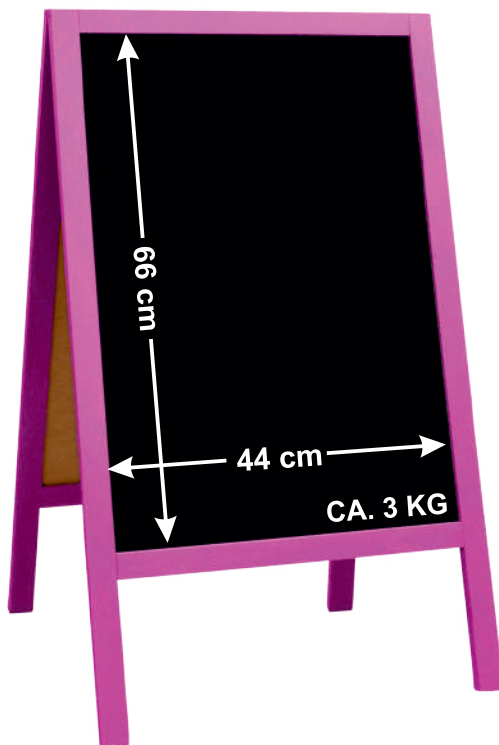

## PLASTIC A-BOARDS

Code: P2B ABS 2

Outer size: 118x61cm

3mm ABS blackboard

175,00zł

42,50€

Code: P2B ABS 1

Outer size: 100x55cm

3mm ABS blackboard

158,00zł

38,50€

**BEST  
SELLER**

Code: P2B XS  
Outer size: 90x51cm  
Massive wood frame: 3,5cm  
Finishing: stain  
Wood thickness: 2cm  
3mm HDF blackboard  
Chain stopper

69,00zł

16,90€

Code: P2BO XS WP  
Outer size: 90x51cm  
Massive wood frame: 3,5cm  
Finishing: stain + oil  
Wood thickness: 2cm  
3mm ABS blackboard  
Chain stopper

105,00zł

24,90€

Code: P2B XS COLOR  
Outer size: 90x51cm  
Massive wood frame: 3,5cm  
Finishing: covering paint (RAL pallet)  
Wood thickness: 2cm  
3mm HDF blackboard  
Chain stopper