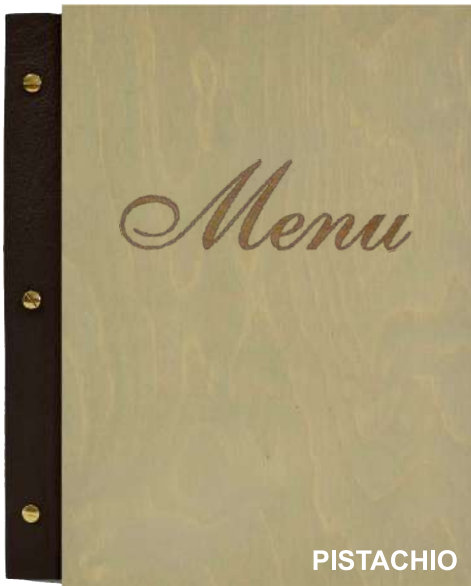

DARK BROWN

GRAY

BROWNISH

PISTACHIO

ROYAL WOOD MENU WITH LEATHER SPINE

SIZE A4 RML024

14,50€

59,00zł

NATURAL

BROWN

GRAY

PISTACHIO

BROWNISH

PLYWOOD MENU  
WITH LEATHER SPINE

SIZE A4 PML024

14,90€ 59,00zł