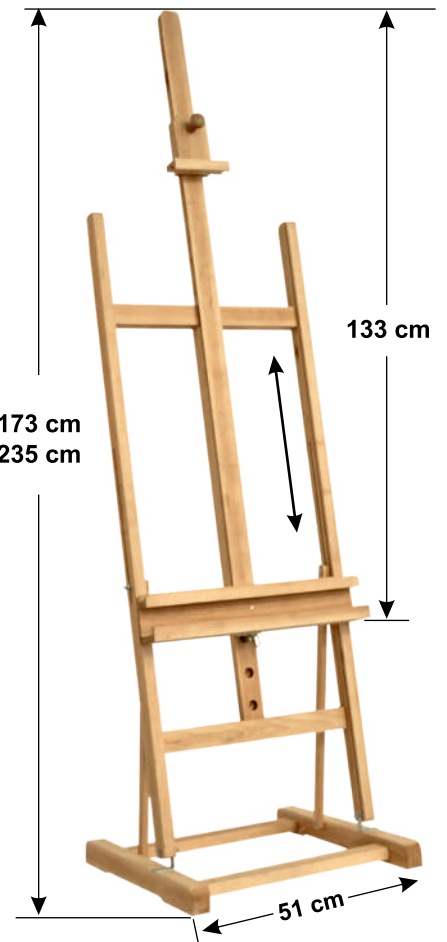

WOODEN ART EASELS FOR DISPLAYING SKETCHES, DRAWINGS, PAINTINGS

PRICE ON REQUEST

SZ1M

SZ2M

SZ3M

SZ1

SZ2

SZ6

OILED VERSION

RESTAURANT MENU COVERS

OLD WOOD MENU WITH LEATHER SPINE

SIZE A4 OML014

19,50€

79,00zł

NATURAL

BROWN