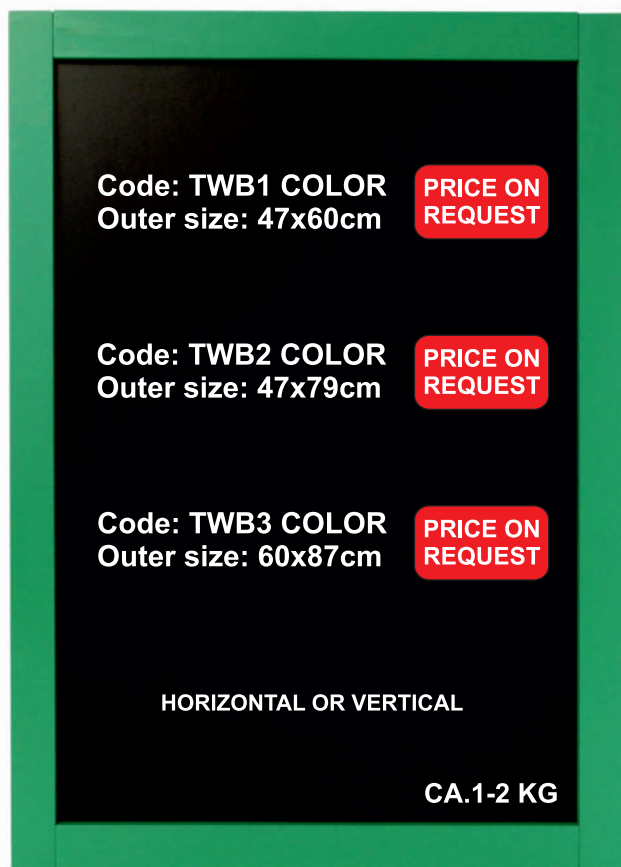

Massive wood frame: 3,5cm
Finishing: covering paint (RAL pallet)
Wood thickness: 2cm
3mm HDF blackboard