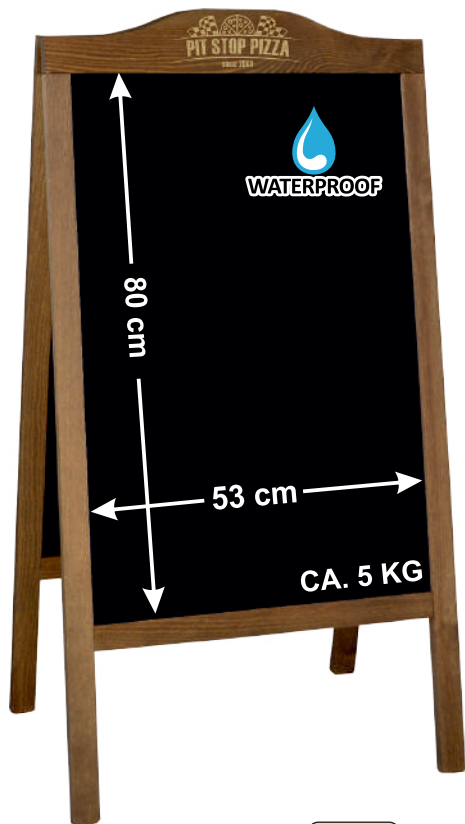

147,00zł  
 35,80€

Code: P2BO NK WP  
 Outer size: 118x59cm  
 Massive wood frame: 4cm  
 Finishing: stain + lacquer  
 Wood thickness: 2cm  
 4mm ABS blackboard

178,00zł  
 43,50€

Code: P2BL LOGO 28  
 Outer size: 118x61cm  
 Massive wood frame: 4cm  
 Finishing: stain + lacquer  
 Wood thickness: 3cm  
 3mm ABS blackboard

235,00zł  
 57,00€

AN EASILY  
 DETACHABLE  
 LACQUERED  
 TOP PANEL,  
 28 CM HIGH,  
 DESIGNED FOR  
 EASY PRINTING  
 OR ENGRAVING

ALSO AVAILABLE  
 IN A NATURAL  
 LACQUERED  
 VERSION

Code: P2B LOGO A WP  
 Outer size: 118x61cm  
 Massive wood frame: 4cm  
 Finishing: stain + oil  
 Wood thickness: 2cm  
 3mm ABS blackboard  
 Chain stopper