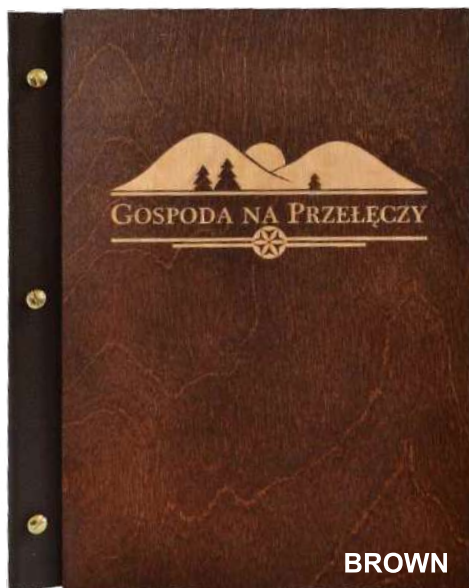

OILED VERSION

RESTAURANT MENU COVERS

OLD WOOD MENU WITH LEATHER SPINE

SIZE A4 OML014

19,50€

79,00zł

NATURAL

BROWN

DARK BROWN

GRAY

BROWNISH

PISTACHIO

ROYAL WOOD MENU WITH LEATHER SPINE

SIZE A4 RML024

14,50€

59,00zł

NATURAL

BROWN

GRAY

PISTACHIO

BROWNISH

PLYWOOD MENU  
WITH LEATHER SPINE

SIZE A4 PML024

14,90€ 59,00zł