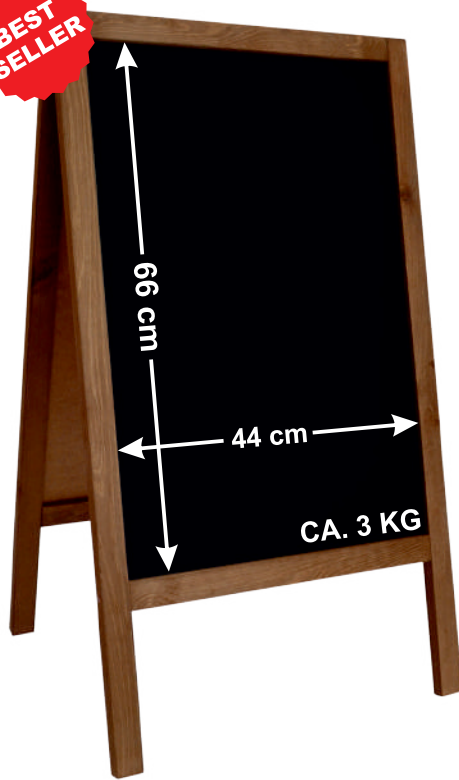

## PLASTIC A-BOARDS

Code: P2B ABS 2

Outer size: 118x61cm

3mm ABS blackboard

175,00zł

42,50€

Code: P2B ABS 1

Outer size: 100x55cm

3mm ABS blackboard

158,00zł

38,50€

**BEST  
SELLER**

Code: P2B XS  
Outer size: 90x51cm  
Massive wood frame: 3,5cm  
Finishing: stain  
Wood thickness: 2cm  
3mm HDF blackboard  
Chain stopper

69,00zł

16,90€