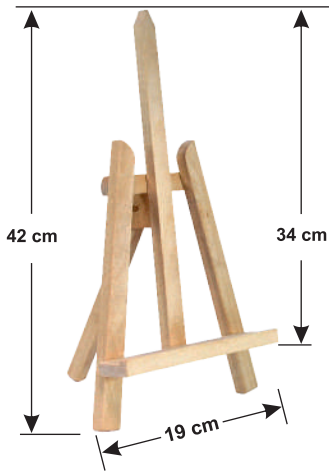

**PRICES UPON REQUEST**

**NEW!**

PT - Pine wood table  
Outer size: 50x50x50cm  
Finishing: lacquer

**54,00€**

**221,00zł**

PS - Pine wood stool  
Outer size: 35x35x35cm  
Finishing: lacquer

**38,00€**

**156,00zł**

PTW - Pine white wood table  
Outer size: 50x50x50cm  
Finishing: white RAL paint

**59,00€**

**242,00zł**

PSW - Pine white wood stool  
Outer size: 35x35x35cm  
Finishing: white RAL paint

**42,00€**

**173,00zł**

WOODEN ART EASELS FOR DISPLAYING SKETCHES, DRAWINGS, PAINTINGS

PRICE ON REQUEST

SZ1M

SZ2M

SZ3M

SZ1

SZ2

SZ6