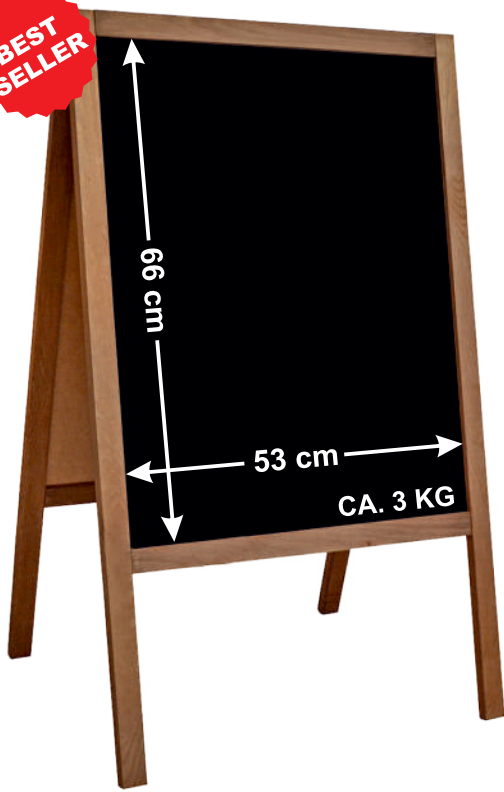

89,00zł

21,70€

Code: P2BL XS COLOR WP  
Outer size: 90x51cm  
Massive wood frame: 3,5cm  
Finishing: covering paint (RAL pallet) + lacquer  
Wood thickness: 2cm  
3mm ABS blackboard  
Chain stopper

115,00zł

28,70€

A-BOARD AVAILABLE  
IN 8 RAL COLORS

**BEST  
SELLER**

Code: P2BS  
Outer size: 100x60cm  
Massive wood frame: 3,5cm  
Finishing: stain  
Wood thickness: 2cm  
3mm HDF blackboard  
Chain stopper

78,00zł