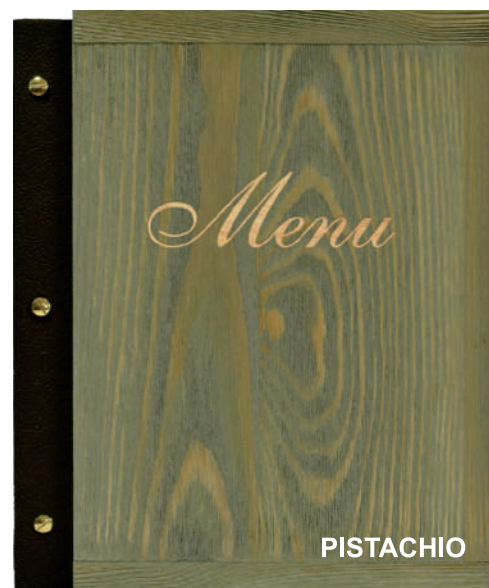

WOODEN ART EASELS FOR DISPLAYING SKETCHES, DRAWINGS, PAINTINGS

PRICE ON REQUEST

SZ1M

SZ2M

SZ3M

SZ1

SZ2

SZ6

OILED VERSION

RESTAURANT MENU COVERS

OLD WOOD MENU WITH LEATHER SPINE

SIZE A4 OML014

19,50€

79,00zł

NATURAL

BROWN

DARK BROWN

GRAY

BROWNISH

PISTACHIO

ROYAL WOOD MENU WITH LEATHER SPINE

SIZE A4 RML024

14,50€

59,00zł

NATURAL

BROWN

GRAY

PISTACHIO

BROWNISH

PLYWOOD MENU  
WITH LEATHER SPINE

SIZE A4 PML024

14,90€ 59,00zł