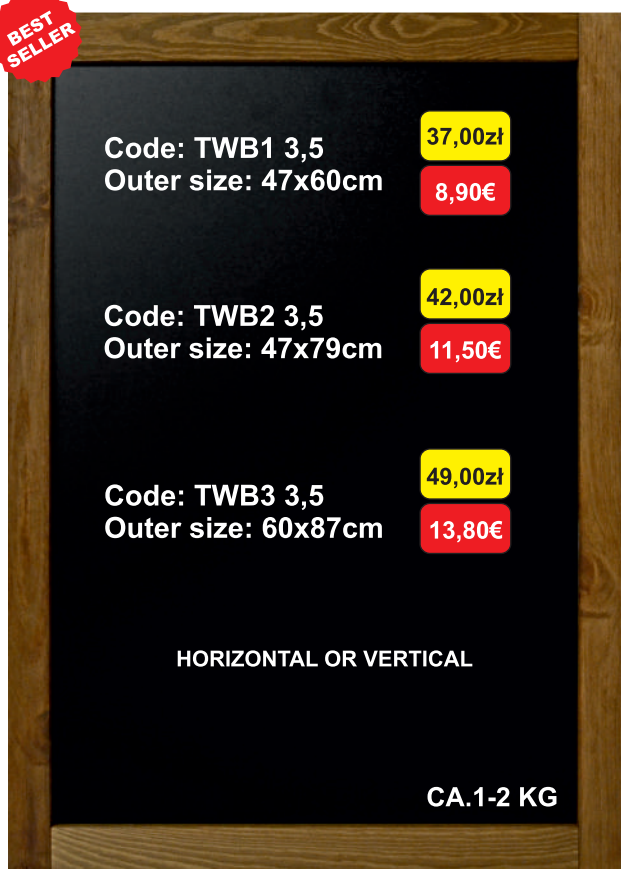

Code: P2BOW + CASTORS  
Outer size: 118x65cm  
Massive wood frame: 6cm  
Finishing: stain + oil  
Wood thickness: 4cm  
18mm waferboard  
Chain stopper

245,00zł

59,00€

Code: P2BOW LOGO A/B  
Outer size: 118x65cm  
Massive wood frame: 6cm  
Finishing: stain + oil  
Wood thickness: 4cm  
Top frame: 10cm  
18mm waferboard  
Chain stopper

PRICE ON REQUEST

Code: P2B/B  
 Outer size: 117(h) x 67cm(diameter)  
 Massive wood frame  
 Finishing: stain + lacquer  
 With metal rim  
 3mm ABS blackboard

Double side wine rack  
 Made of wood  
 Holds up to 36 wine bottles  
 Double-sided design  
 Outer size: 110x38cm  
 Custom logo available

PRICE ON REQUEST

One sided wine rack  
 Made of wood  
 Holds up to 21 wine bottles  
 Outer size: 110x38cm  
 Custom logo available

PRICE ON REQUEST

**BEST  
SELLER**

Massive wood frame: 3,5cm  
 Finishing: stain  
 Wood thickness: 2cm  
 3mm HDF blackboard