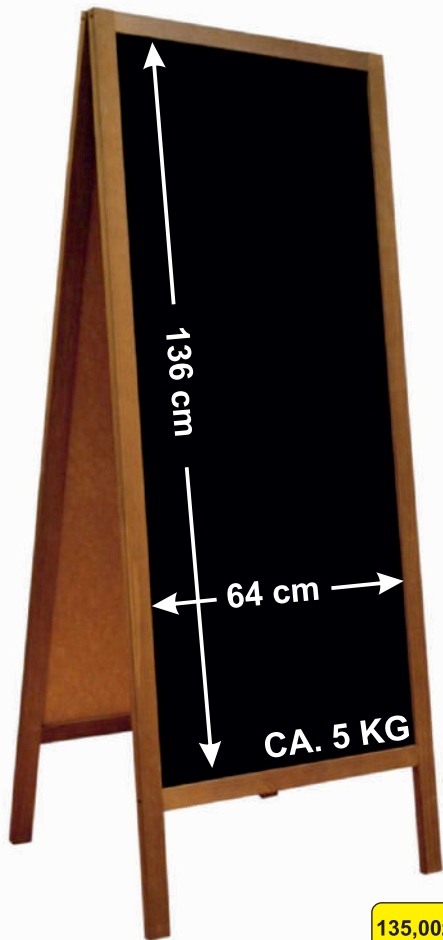

135,00zł

34,50€

Code: P2B XL
Outer size: 160x72cm
Massive wood frame: 4cm
Finishing: stain
Wood thickness: 2cm
3mm HDF blackboard
Chain stopper