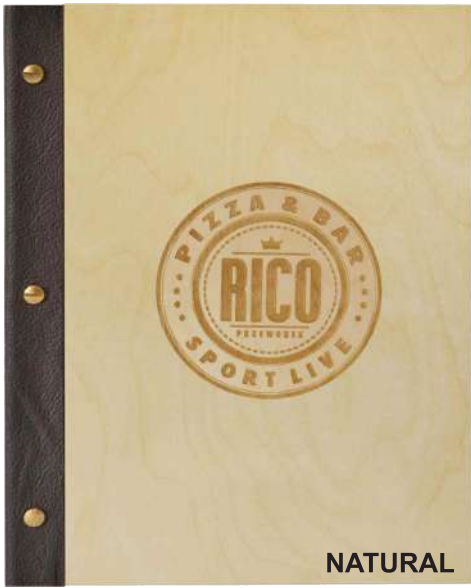

DARK BROWN

GRAY

BROWNISH

PISTACHIO

ROYAL WOOD MENU WITH LEATHER SPINE

SIZE A4 RML024

14,50€

59,00zł

NATURAL

BROWN

GRAY

PISTACHIO

BROWNISH

PLYWOOD MENU  
WITH LEATHER SPINE

SIZE A4 PML024

14,90€ 59,00zł