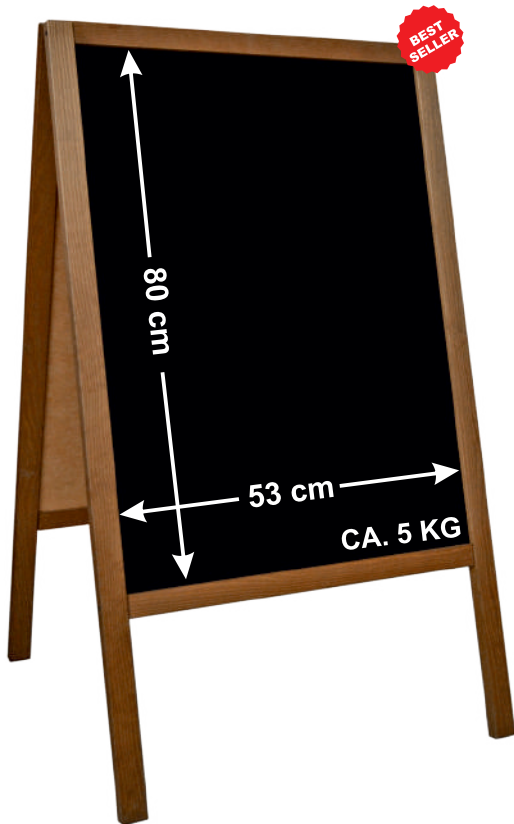

Code: P2B
Outer size: 118x61cm
Massive wood frame: 4cm
Finishing: stain
Wood thickness: 2cm
3mm HDF blackboard
Chain stopper

95,00zł

25,50€