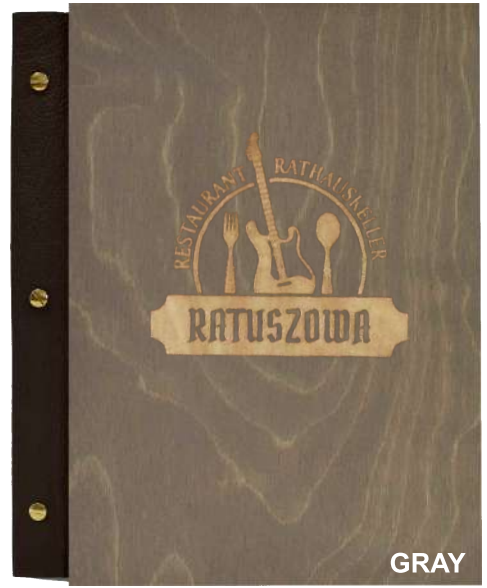

DARK BROWN

GRAY

BROWNISH

PISTACHIO

ROYAL WOOD MENU WITH LEATHER SPINE

SIZE A4 RML024

14,50€

59,00zł

NATURAL

BROWN

GRAY

PISTACHIO

BROWNISH

PLYWOOD MENU  
WITH LEATHER SPINE

SIZE A4 PML024

14,90€ 59,00zł