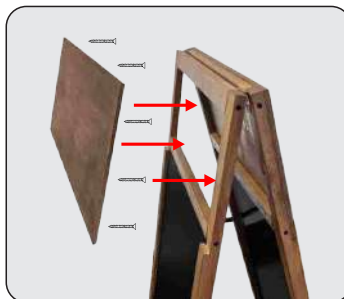

147,00zł  
 35,80€

Code: P2BO NK WP  
 Outer size: 118x59cm  
 Massive wood frame: 4cm  
 Finishing: stain + lacquer  
 Wood thickness: 2cm  
 4mm ABS blackboard

178,00zł  
 43,50€

Code: P2BL LOGO 28  
 Outer size: 118x61cm  
 Massive wood frame: 4cm  
 Finishing: stain + lacquer  
 Wood thickness: 3cm  
 3mm ABS blackboard

235,00zł  
 57,00€

AN EASILY  
 DETACHABLE  
 LACQUERED  
 TOP PANEL,  
 28 CM HIGH,  
 DESIGNED FOR  
 EASY PRINTING  
 OR ENGRAVING

ALSO AVAILABLE  
 IN A NATURAL  
 LACQUERED  
 VERSION

Code: P2B LOGO A WP  
 Outer size: 118x61cm  
 Massive wood frame: 4cm  
 Finishing: stain + oil  
 Wood thickness: 2cm  
 3mm ABS blackboard  
 Chain stopper