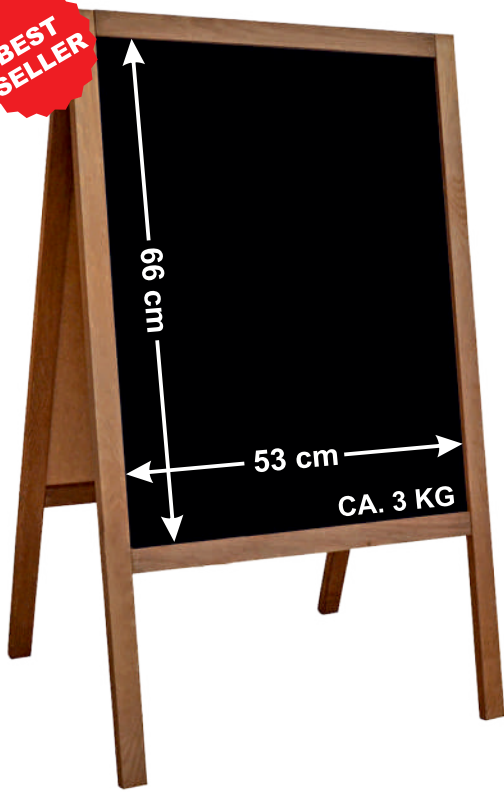

**BEST
SELLER**

Code: P2BS
Outer size: 100x60cm
Massive wood frame: 3,5cm
Finishing: stain
Wood thickness: 2cm
3mm HDF blackboard
Chain stopper

78,00zł

18,70€