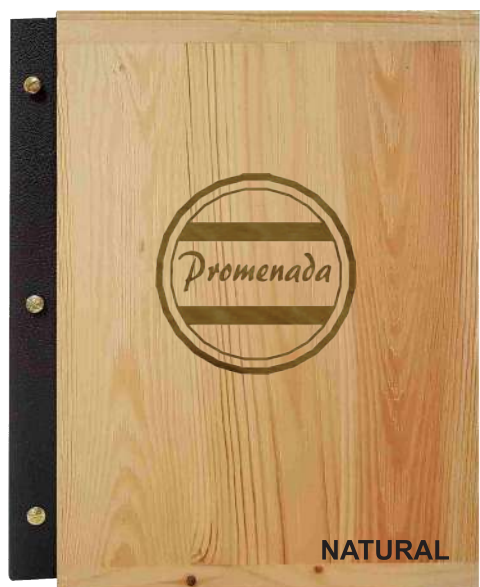

WOODEN ART EASELS FOR DISPLAYING SKETCHES, DRAWINGS, PAINTINGS

PRICE ON REQUEST

SZ1M

SZ2M

SZ3M

SZ1

SZ2

SZ6

OILED VERSION

RESTAURANT MENU COVERS

OLD WOOD MENU WITH LEATHER SPINE

SIZE A4 OML014

19,50€

79,00zł

NATURAL

BROWN

DARK BROWN

GRAY

BROWNISH

PISTACHIO

ROYAL WOOD MENU WITH LEATHER SPINE

SIZE A4 RML024

14,50€

59,00zł

NATURAL

BROWN

GRAY

PISTACHIO

BROWNISH

PLYWOOD MENU  
WITH LEATHER SPINE

SIZE A4 PML024

14,90€ 59,00zł