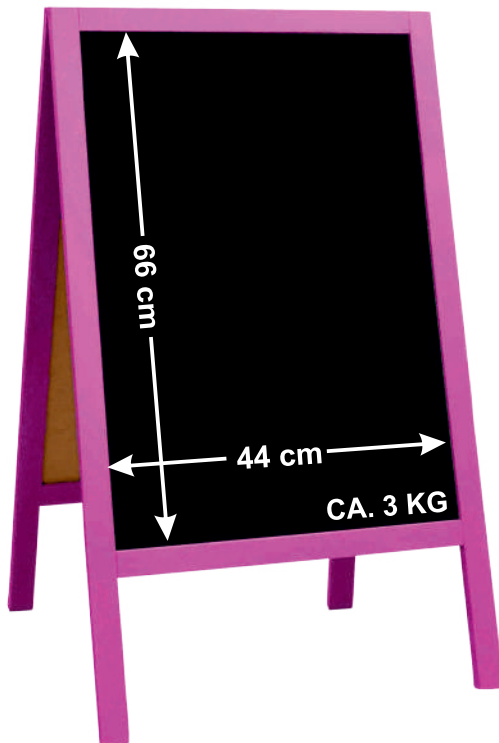

## PLASTIC A-BOARDS

Code: P2B ABS 2

Outer size: 118x61cm

3mm ABS blackboard

175,00zł

42,50€

Code: P2B ABS 1

Outer size: 100x55cm

3mm ABS blackboard

158,00zł

38,50€

**BEST  
SELLER**

Code: P2B XS  
Outer size: 90x51cm  
Massive wood frame: 3,5cm  
Finishing: stain  
Wood thickness: 2cm  
3mm HDF blackboard  
Chain stopper

69,00zł

16,90€

Code: P2BO XS WP  
Outer size: 90x51cm  
Massive wood frame: 3,5cm  
Finishing: stain + oil  
Wood thickness: 2cm  
3mm ABS blackboard  
Chain stopper

105,00zł

24,90€

Code: P2B XS COLOR  
Outer size: 90x51cm  
Massive wood frame: 3,5cm  
Finishing: covering paint (RAL pallet)  
Wood thickness: 2cm  
3mm HDF blackboard  
Chain stopper