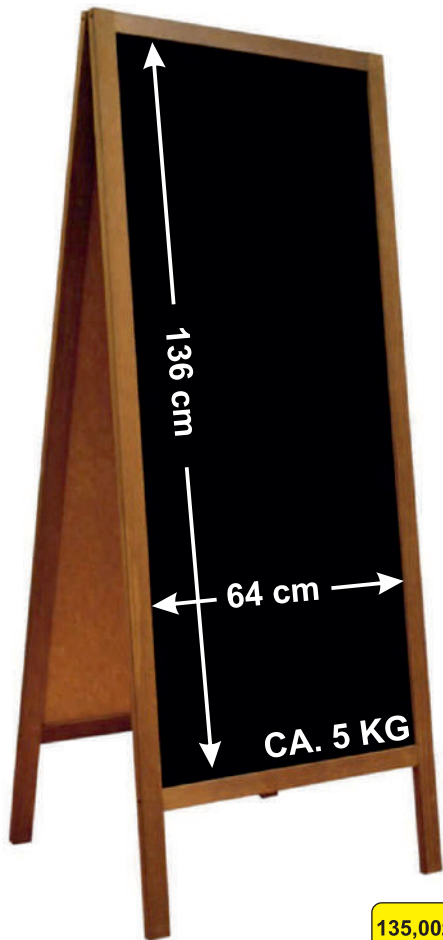

135,00zł

33,80€

Code: P2B XL
Outer size: 160x72cm
Massive wood frame: 4cm
Finishing: stain
Wood thickness: 2cm
3mm HDF blackboard
Chain stopper