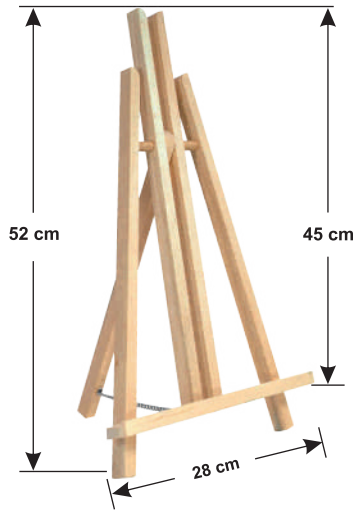

PTW - Pine white wood table  
Outer size: 50x50x50cm  
Finishing: white RAL paint

**59,00€**

**242,00zł**

PSW - Pine white wood stool  
Outer size: 35x35x35cm  
Finishing: white RAL paint

**42,00€**

**173,00zł**

WOODEN ART EASELS FOR DISPLAYING SKETCHES, DRAWINGS, PAINTINGS

PRICE ON REQUEST

SZ1M

SZ2M

SZ3M

SZ1

SZ2

SZ6