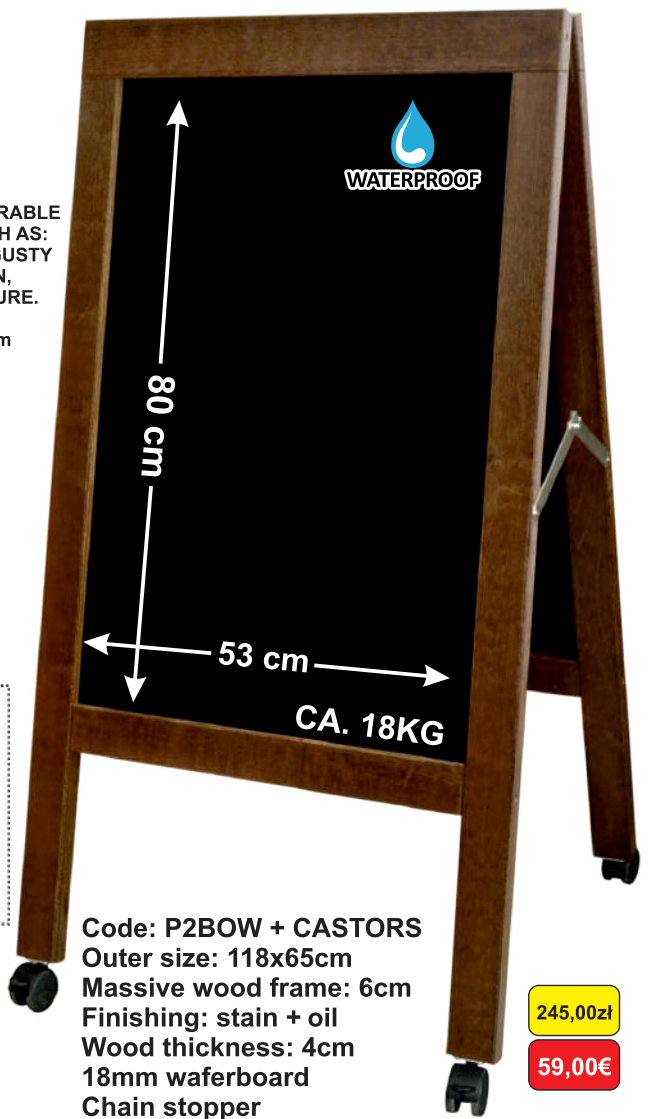

218,00zł

54,00€

Code: P2BO WP/12 LOGO A/B  
Outer size: 118x65cm  
Massive wood frame: 6cm  
Finishing: stain + oil  
Wood thickness: 3 cm  
Top frame: 10cm  
3mm ABS blackboard  
Chain stopper

238,00zł

58,00€

**A**

**B**

**BEST  
SELLER**

Code: P2BOW  
Outer size: 118x65cm  
Massive wood frame: 6cm  
Finishing: stain + oil  
Wood thickness: 4cm  
18mm waferboard  
Chain stopper

218,00zł

55,00€

PROTECTED FROM UNFAVOURABLE  
WEATHER CONDITIONS SUCH AS:  
RAIN, SNOW, STRONG AND GUSTY  
WIND, SOLAR RADIATION,  
LOW AND HIGH TEMPERATURE.  
STABLE, WEIGHT 21 KG  
WRITING BOARDS - 18mm

Code: P2BOW + CASTORS  
Outer size: 118x65cm  
Massive wood frame: 6cm  
Finishing: stain + oil  
Wood thickness: 4cm  
18mm waferboard  
Chain stopper

245,00zł

59,00€

Code: P2BOW LOGO A/B  
Outer size: 118x65cm  
Massive wood frame: 6cm  
Finishing: stain + oil  
Wood thickness: 4cm  
Top frame: 10cm  
18mm waferboard  
Chain stopper