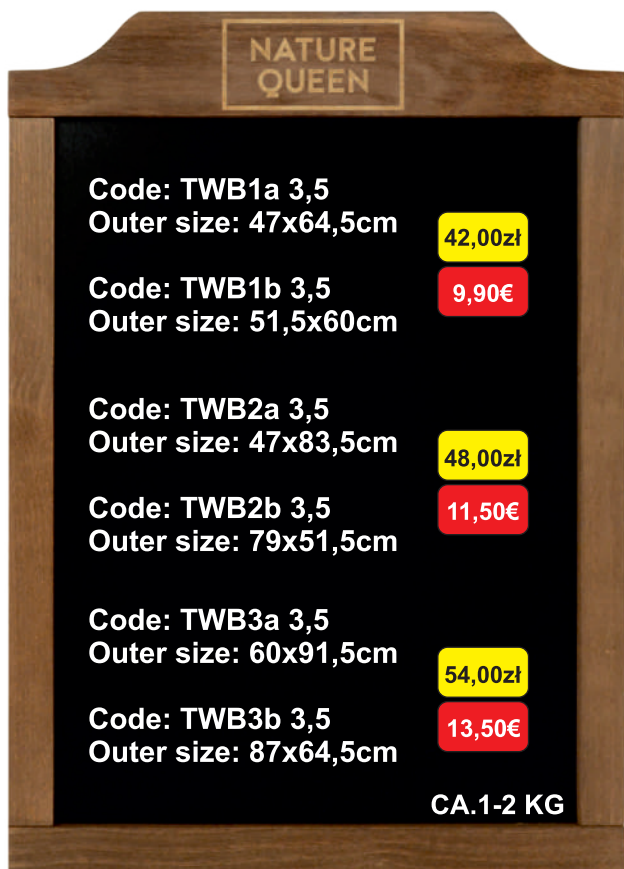

PRICE ON REQUEST

Code: P2B/B  
 Outer size: 117(h) x 67cm(diameter)  
 Massive wood frame  
 Finishing: stain + lacquer  
 With metal rim  
 3mm ABS blackboard

Double side wine rack  
 Made of wood  
 Holds up to 36 wine bottles  
 Double-sided design  
 Outer size: 110x38cm  
 Custom logo available

PRICE ON REQUEST

One sided wine rack  
 Made of wood  
 Holds up to 21 wine bottles  
 Outer size: 110x38cm  
 Custom logo available

PRICE ON REQUEST

**BEST  
SELLER**

Massive wood frame: 3,5cm  
Finishing: stain  
Wood thickness: 2cm  
3mm HDF blackboard

Massive wood frame: 3,5cmWP  
Finishing: stain + oil  
Wood thickness: 2cm  
3mm ABS blackboard

Massive wood frame: 3,5cm  
Finishing: covering paint (RAL pallet)  
Wood thickness: 2cm  
3mm HDF blackboard

Massive wood frame: 3,5cmWP  
Finishing: covering paint (RAL pallet) + lacquer  
Wood thickness: 2cm  
3mm ABS blackboard

CHALKBOARD AVAILABLE  
IN 8 RAL COLORS

Massive wood frame: 3,5cm  
Finishing: stain  
Wood thickness: 2cm  
3mm HDF blackboard