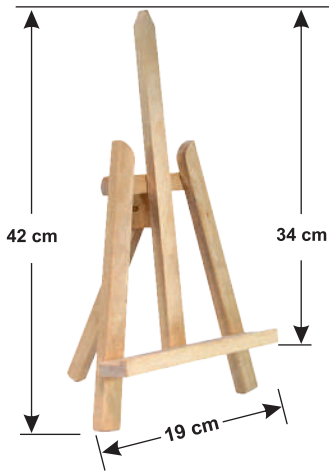

**PRICES UPON REQUEST**

**NEW!**

PT - Pine wood table  
Outer size: 50x50x50cm  
Finishing: lacquer

**54,00€**

**221,00zł**

PS - Pine wood stool  
Outer size: 35x35x35cm  
Finishing: lacquer

**38,00€**

**156,00zł**

PTW - Pine white wood table  
Outer size: 50x50x50cm  
Finishing: white RAL paint

**59,00€**

**242,00zł**

PSW - Pine white wood stool  
Outer size: 35x35x35cm  
Finishing: white RAL paint

**42,00€**

**173,00zł**

WOODEN ART EASELS FOR DISPLAYING SKETCHES, DRAWINGS, PAINTINGS

PRICE ON REQUEST

SZ1M

SZ2M

SZ3M

SZ1

SZ2

SZ6