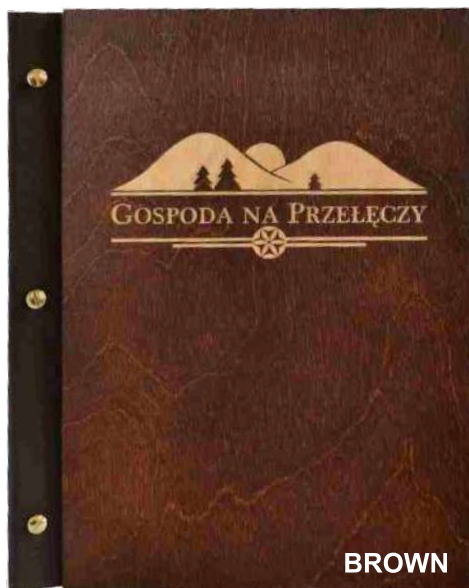

DARK BROWN

GRAY

BROWNISH

PISTACHIO

ROYAL WOOD MENU WITH LEATHER SPINE

SIZE A4 RML024

14,50€

59,00zł

NATURAL

BROWN

GRAY

PISTACHIO

BROWNISH

PLYWOOD MENU  
WITH LEATHER SPINE

SIZE A4 PML024

14,90€ 59,00zł