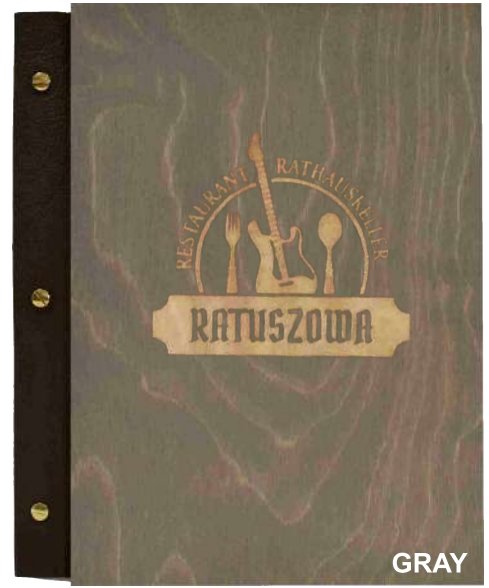

DARK BROWN

GRAY

BROWNISH

PISTACHIO

ROYAL WOOD MENU WITH LEATHER SPINE

SIZE A4 RML024

14,50€

59,00zł

NATURAL

BROWN

GRAY

PISTACHIO

BROWNISH

PLYWOOD MENU  
WITH LEATHER SPINE

SIZE A4 PML024

14,90€ 59,00zł