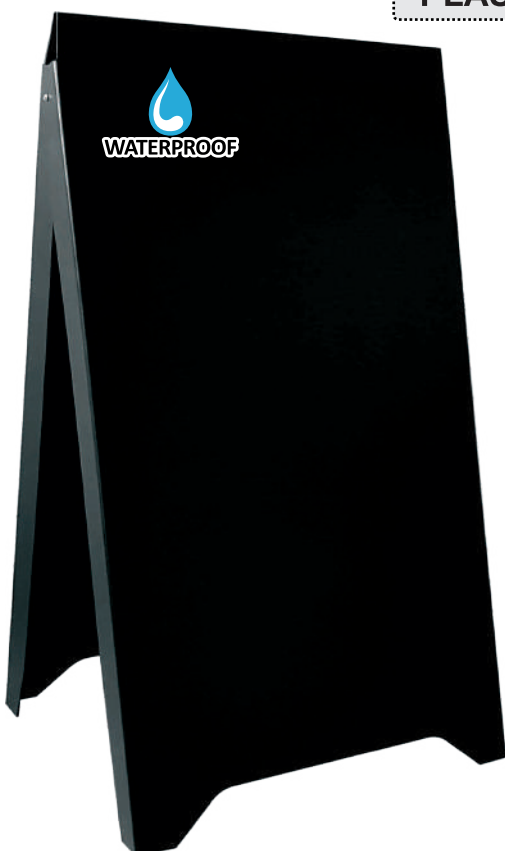

PLASTIC A-BOARDS

Code: P2B ABS 2

Outer size: 118x61cm

3mm ABS blackboard

175,00zł

42,50€