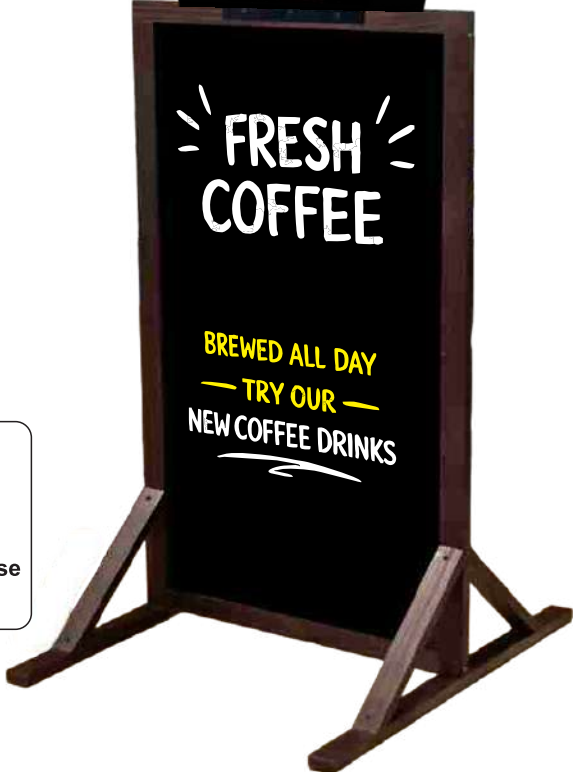

WE CAN DO ANY PATTERN

PROTECTED BY THE LAW