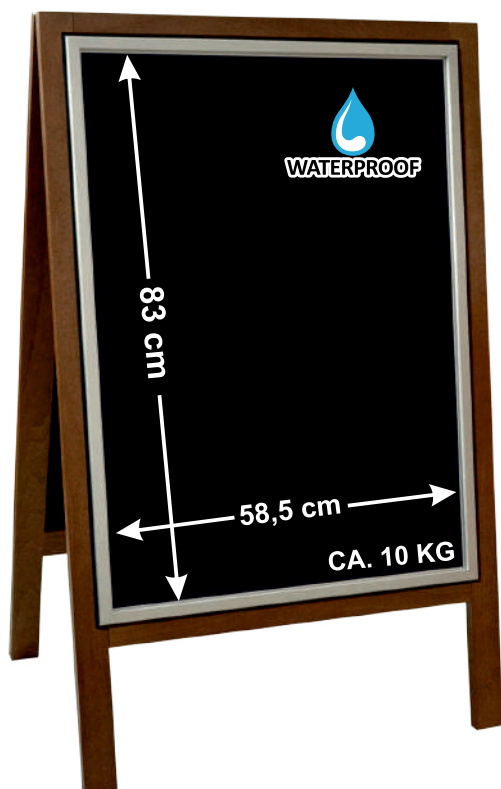

235,00zł  
 57,00€

AN EASILY  
 DETACHABLE  
 LACQUERED  
 TOP PANEL,  
 28 CM HIGH,  
 DESIGNED FOR  
 EASY PRINTING  
 OR ENGRAVING

ALSO AVAILABLE  
 IN A NATURAL  
 LACQUERED  
 VERSION

Code: P2B LOGO A WP  
 Outer size: 118x61cm  
 Massive wood frame: 4cm  
 Finishing: stain + oil  
 Wood thickness: 2cm  
 3mm ABS blackboard  
 Chain stopper

145,00zł

38,50€

Code: P2B LOGO A  
 Outer size: 118x61cm  
 Massive wood frame: 4cm  
 Finishing: stain  
 Wood thickness: 2cm  
 3mm HDF blackboard  
 Chain stopper

99,00zł

24,60€

Code: P2BO OWZ WP  
 Outer size: 110x70cm  
 Massive wood frame: 5cm  
 Finishing: stain + oil  
 Wood thickness: 2cm  
 3mm ABS blackboard  
 Chain stopper