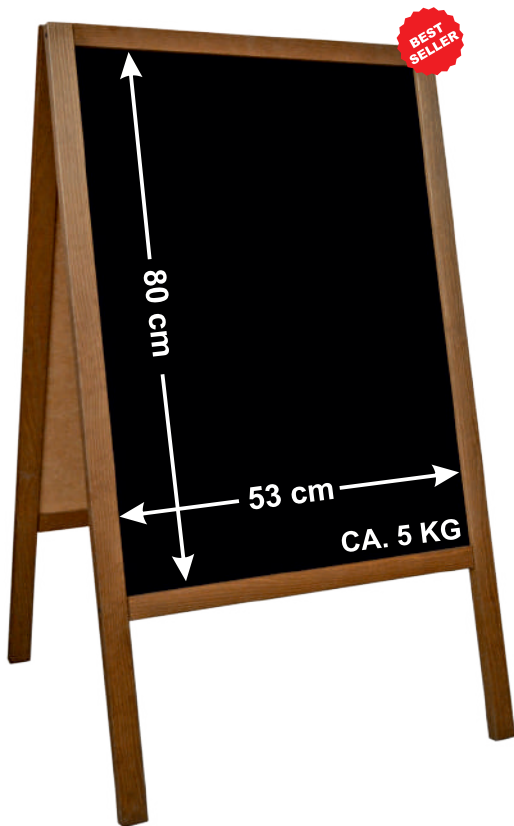

Code: P2B
Outer size: 118x61cm
Massive wood frame: 4cm
Finishing: stain
Wood thickness: 2cm
3mm HDF blackboard
Chain stopper

95,00zł

23,50€