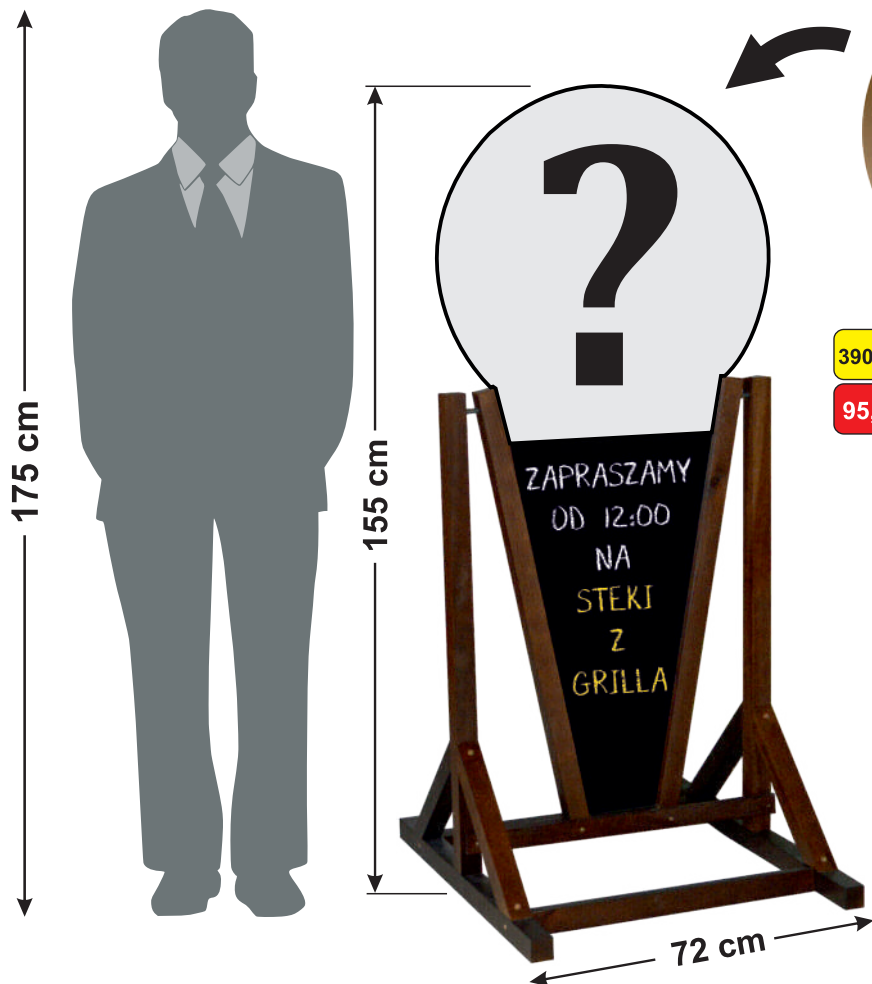

390,00zł

95,00€

OUR UNIQUE ADVERTISING BOARDS ARE A GREAT WAY TO ATTRACT THE ATTENTION OF A LARGE NUMBER OF CUSTOMERS, REGARDLESS OF THE INDUSTRY. MADE OF NATURAL MATERIALS (WOOD, PLYWOOD), WATERPROOF, WITH A LARGE WRITING AREA - WRITABLE WITH CHALK. A WIDE RANGE OF DESIGNS WILL ALLOW YOU TO ADAPT THE ADVERTISEMENT TO YOUR OWN ESTABLISHMENT. IN ADDITION, IT IS POSSIBLE TO MAKE A DESIGN WITH YOUR OWN GRAPHICS OR LOGO - JUST CONTACT US AND WE WILL PREPARE A PROJECT FOR YOU FOR FREE!