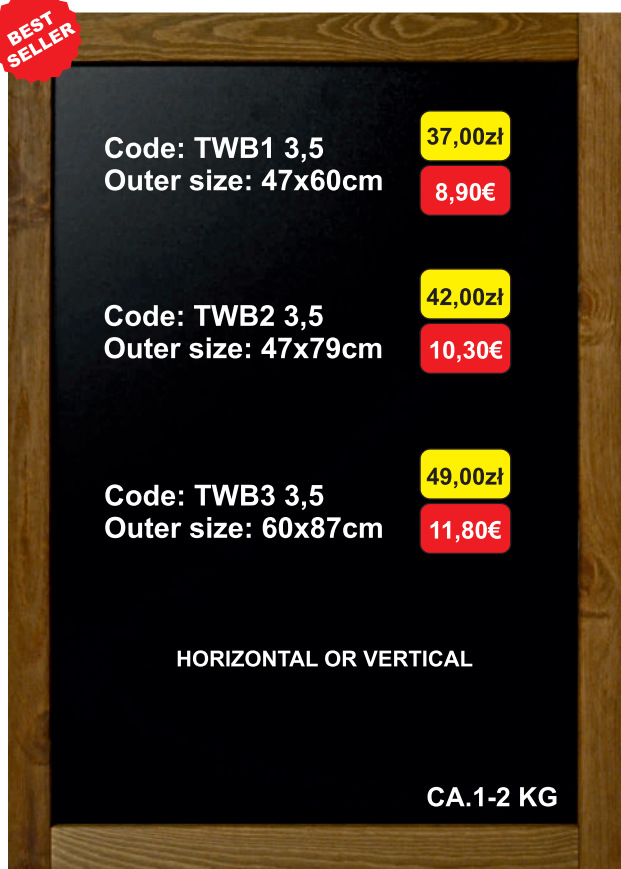

Code: P2BOW + CASTORS  
Outer size: 118x65cm  
Massive wood frame: 6cm  
Finishing: stain + oil  
Wood thickness: 4cm  
18mm waferboard  
Chain stopper

245,00zł

59,00€

Code: P2BOW LOGO A/B  
Outer size: 118x65cm  
Massive wood frame: 6cm  
Finishing: stain + oil  
Wood thickness: 4cm  
Top frame: 10cm  
18mm waferboard  
Chain stopper

PRICE ON REQUEST

Code: P2B/B  
 Outer size: 117(h) x 67cm(diameter)  
 Massive wood frame  
 Finishing: stain + lacquer  
 With metal rim  
 3mm ABS blackboard

Double side wine rack  
 Made of wood  
 Holds up to 36 wine bottles  
 Double-sided design  
 Outer size: 110x38cm  
 Custom logo available

PRICE ON REQUEST

One sided wine rack  
 Made of wood  
 Holds up to 21 wine bottles  
 Outer size: 110x38cm  
 Custom logo available

PRICE ON REQUEST

**BEST  
SELLER**

Massive wood frame: 3,5cm  
Finishing: stain  
Wood thickness: 2cm  
3mm HDF blackboard