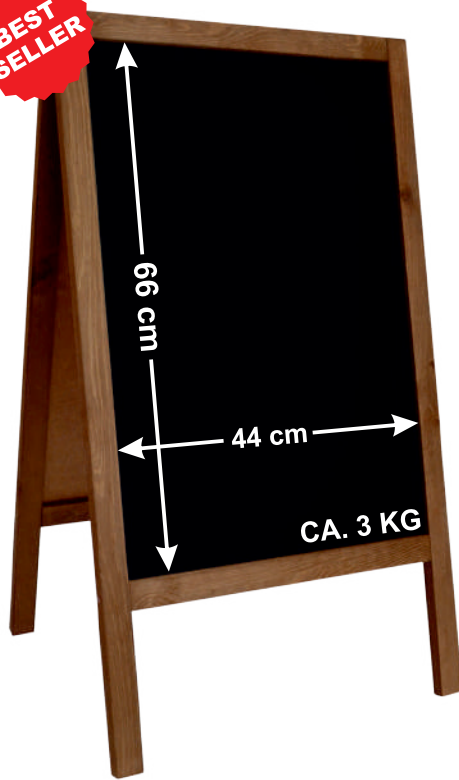

## PLASTIC A-BOARDS

Code: P2B ABS 2

Outer size: 118x61cm

3mm ABS blackboard

175,00zł

42,50€

Code: P2B ABS 1

Outer size: 100x55cm

3mm ABS blackboard

158,00zł

38,50€

**BEST  
SELLER**

Code: P2B XS  
Outer size: 90x51cm  
Massive wood frame: 3,5cm  
Finishing: stain  
Wood thickness: 2cm  
3mm HDF blackboard  
Chain stopper

69,00zł

16,90€