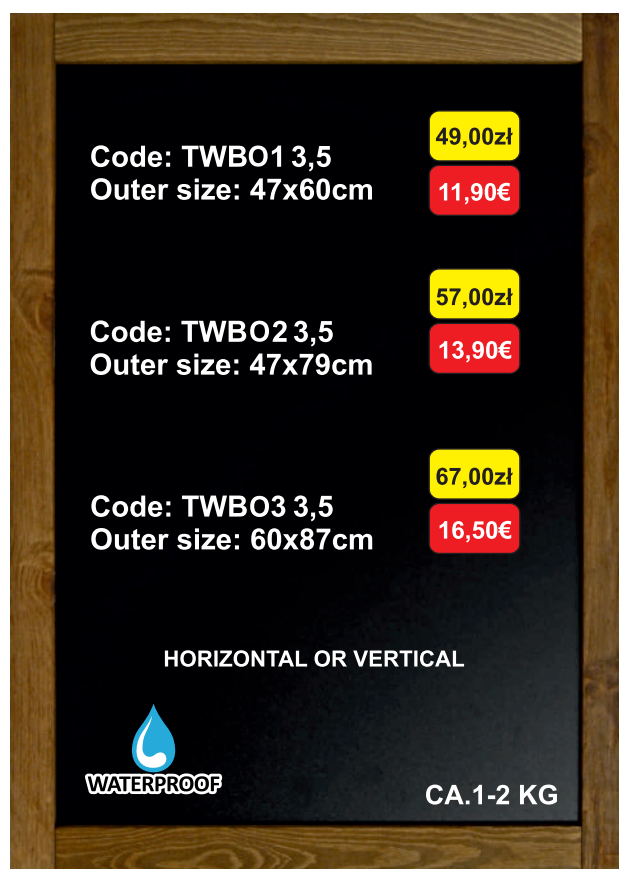

PRICE ON REQUEST

Code: P2B/B  
 Outer size: 117(h) x 67cm(diameter)  
 Massive wood frame  
 Finishing: stain + lacquer  
 With metal rim  
 3mm ABS blackboard

Double side wine rack  
 Made of wood  
 Holds up to 36 wine bottles  
 Double-sided design  
 Outer size: 110x38cm  
 Custom logo available

PRICE ON REQUEST

One sided wine rack  
 Made of wood  
 Holds up to 21 wine bottles  
 Outer size: 110x38cm  
 Custom logo available

PRICE ON REQUEST

**BEST  
SELLER**

Massive wood frame: 3,5cm  
Finishing: stain  
Wood thickness: 2cm  
3mm HDF blackboard