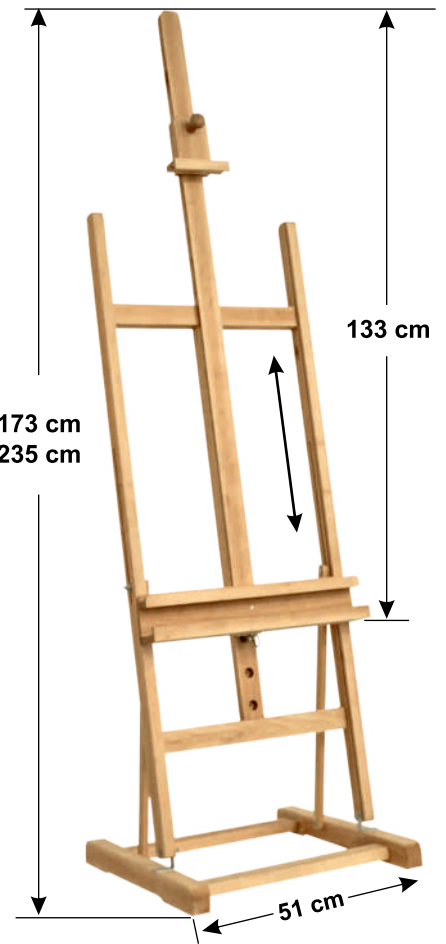

WOODEN ART EASELS FOR DISPLAYING SKETCHES, DRAWINGS, PAINTINGS

PRICE ON REQUEST

SZ1M

SZ2M

SZ3M

SZ1

SZ2

SZ6

OILED VERSION

RESTAURANT MENU COVERS

OLD WOOD MENU WITH LEATHER SPINE

SIZE A4 OML014

19,50€

79,00zł

NATURAL

BROWN