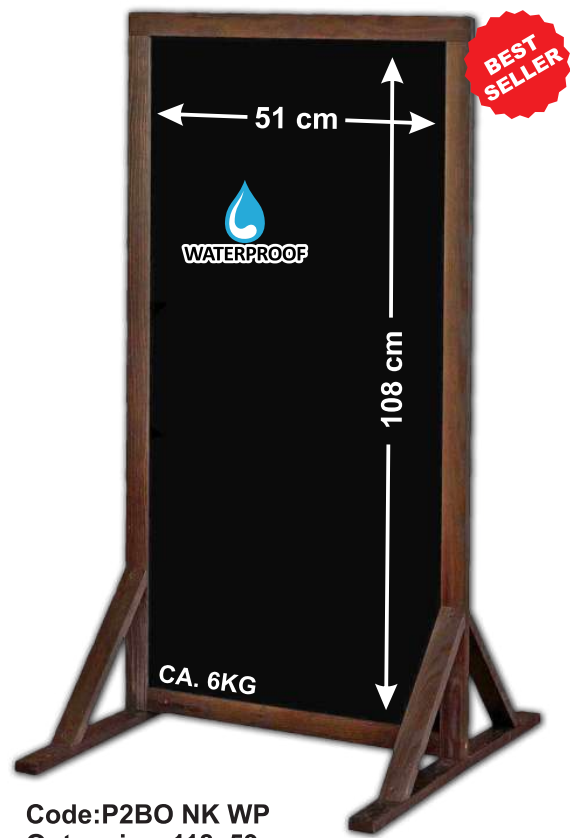

34,70€

A-BOARD AVAILABLE  
 IN 8 RAL COLORS

Code: P2BS + ZP WP  
 The plate slides upwards  
 Outer size: 100x60cm  
 Massive wood frame: 3,5cm  
 Finishing: stain + oil  
 Wood thickness: 2cm  
 3mm ABS blackboard

147,00zł  
 35,80€

Code: P2BO NK WP  
 Outer size: 118x59cm  
 Massive wood frame: 4cm  
 Finishing: stain + lacquer  
 Wood thickness: 2cm  
 4mm ABS blackboard

178,00zł  
 43,50€

Code: P2BL LOGO 28  
 Outer size: 118x61cm  
 Massive wood frame: 4cm  
 Finishing: stain + lacquer  
 Wood thickness: 3cm  
 3mm ABS blackboard

235,00zł  
 57,00€

AN EASILY  
 DETACHABLE  
 LACQUERED  
 TOP PANEL,  
 28 CM HIGH,  
 DESIGNED FOR  
 EASY PRINTING  
 OR ENGRAVING

ALSO AVAILABLE  
 IN A NATURAL  
 LACQUERED  
 VERSION

Code: P2B LOGO A WP  
 Outer size: 118x61cm  
 Massive wood frame: 4cm  
 Finishing: stain + oil  
 Wood thickness: 2cm  
 3mm ABS blackboard  
 Chain stopper