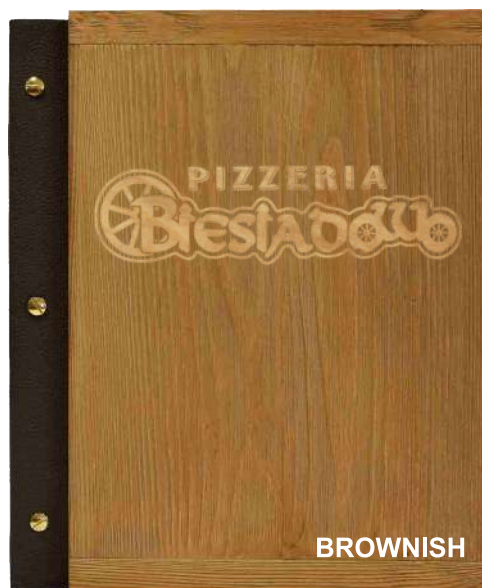

OILED VERSION

RESTAURANT MENU COVERS

OLD WOOD MENU WITH LEATHER SPINE

SIZE A4 OML014

19,50€

79,00zł

NATURAL

BROWN

DARK BROWN

GRAY

BROWNISH

PISTACHIO

ROYAL WOOD MENU WITH LEATHER SPINE

SIZE A4 RML024

14,50€

59,00zł