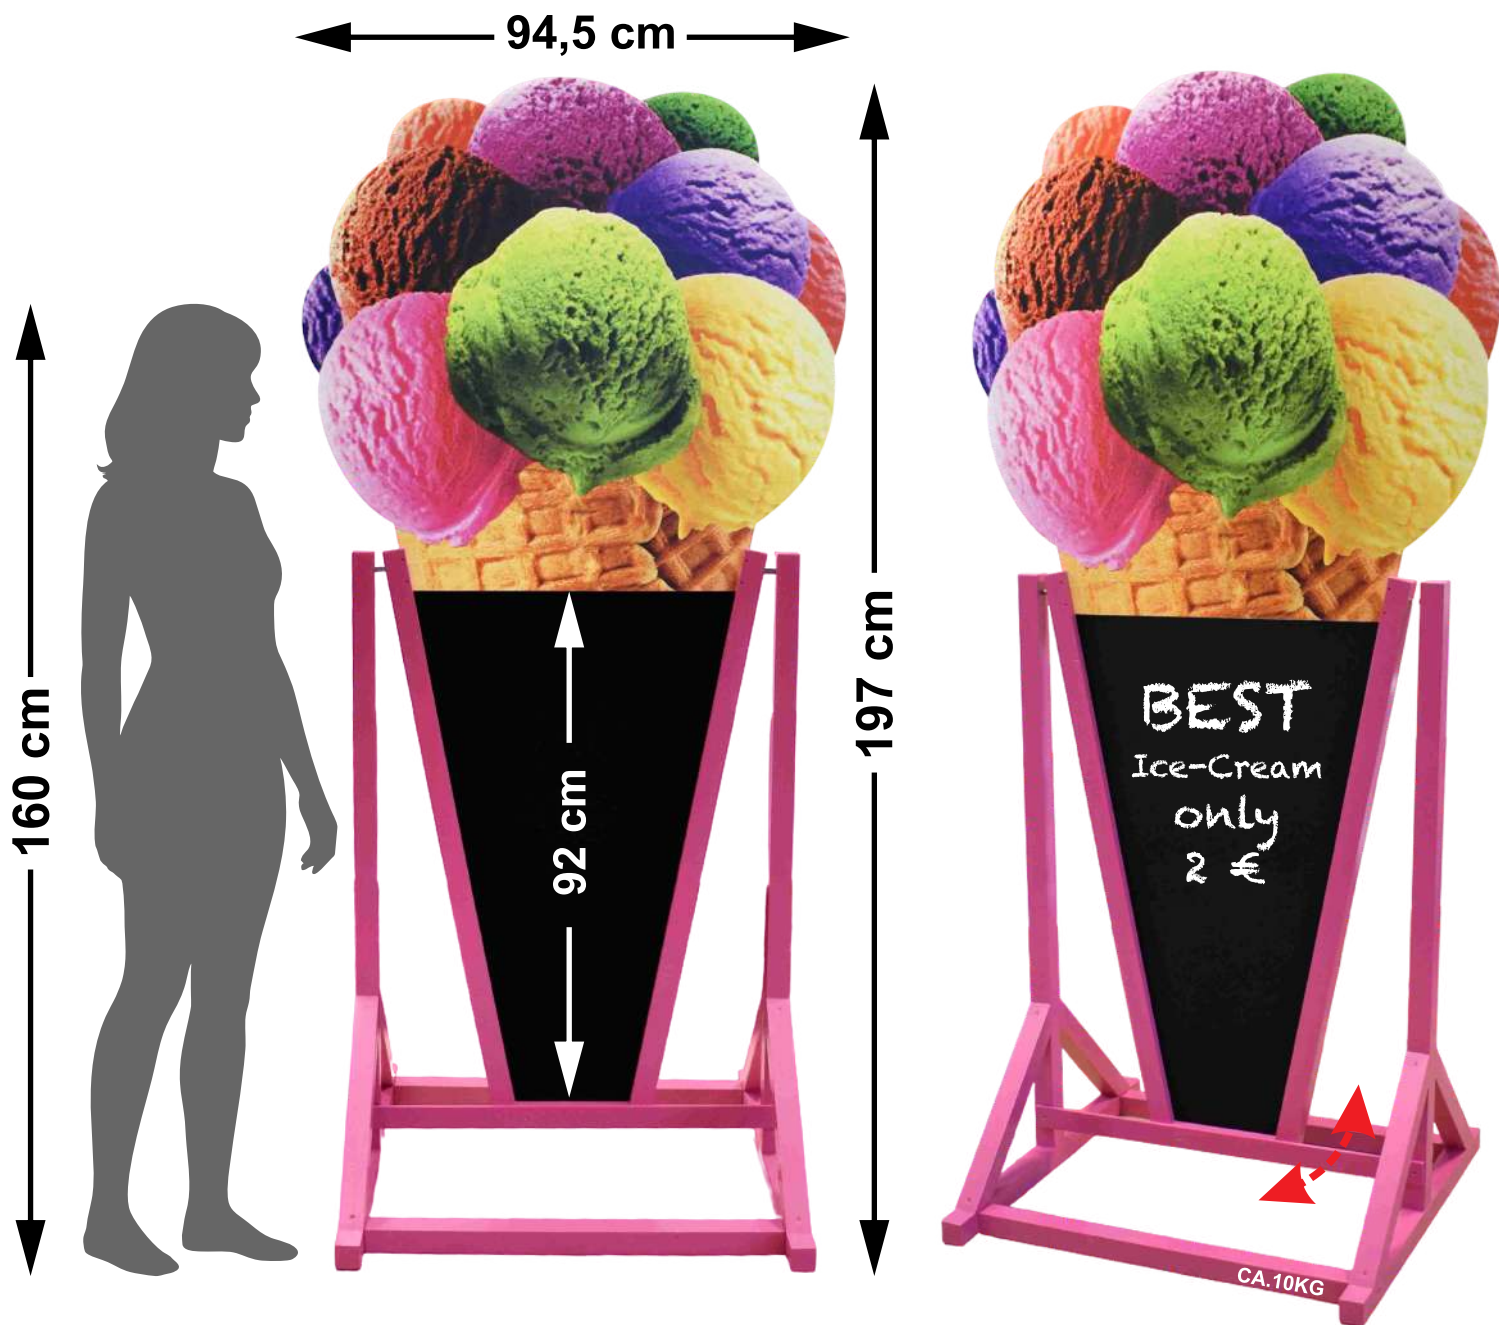

### 3 BASE COLORS

DOUBLE-SIDED A-BOARD - ICE-CREAM

Code:L2/G WATERPROOF  
Outer size: 154x74cm  
Massive wood frame: 4cm  
Finishing: stain + lacquer  
Wood thickness: 2cm  
5mm plywood

390,00zł

95,00€

Code:L2/S WATERPROOF  
Outer size: 164x62cm  
Massive wood frame: 4cm  
Finishing: stain + lacquer  
Wood thickness: 2cm  
5mm plywood

390,00zł

95,00€

REGISTERED EU INDUSTRIAL DESIGN NO 008168561-0001

4 BASE COLORS

DOUBLE-SIDED A-BOARD - ICE-CREAM

Code: L2/G - BIG  
Outer size: 197x94,5cm  
Massive wood frame: 4cm  
Finishing: stain + lacquer  
Wood thickness: 2cm  
Double-sided ice cream graphic  
printed on a plastic board