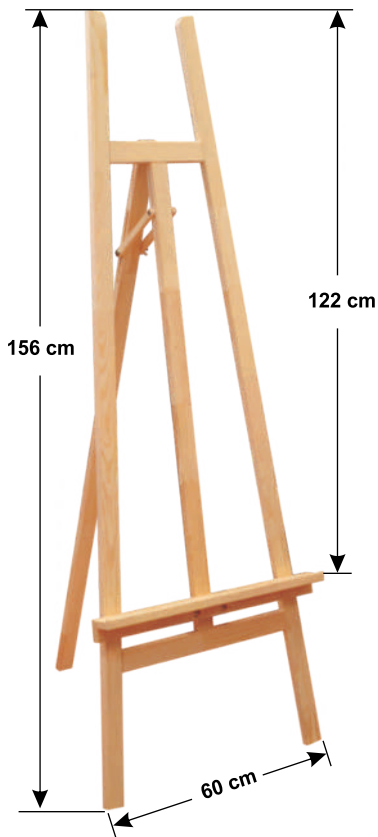

PTW - Pine white wood table  
Outer size: 50x50x50cm  
Finishing: white RAL paint

**59,00€**

**242,00zł**

PSW - Pine white wood stool  
Outer size: 35x35x35cm  
Finishing: white RAL paint

**42,00€**

**173,00zł**

WOODEN ART EASELS FOR DISPLAYING SKETCHES, DRAWINGS, PAINTINGS

PRICE ON REQUEST

SZ1M

SZ2M

SZ3M

SZ1

SZ2

SZ6

OILED VERSION

RESTAURANT MENU COVERS

OLD WOOD MENU WITH LEATHER SPINE

SIZE A4 OML014

19,50€

79,00zł

NATURAL

BROWN