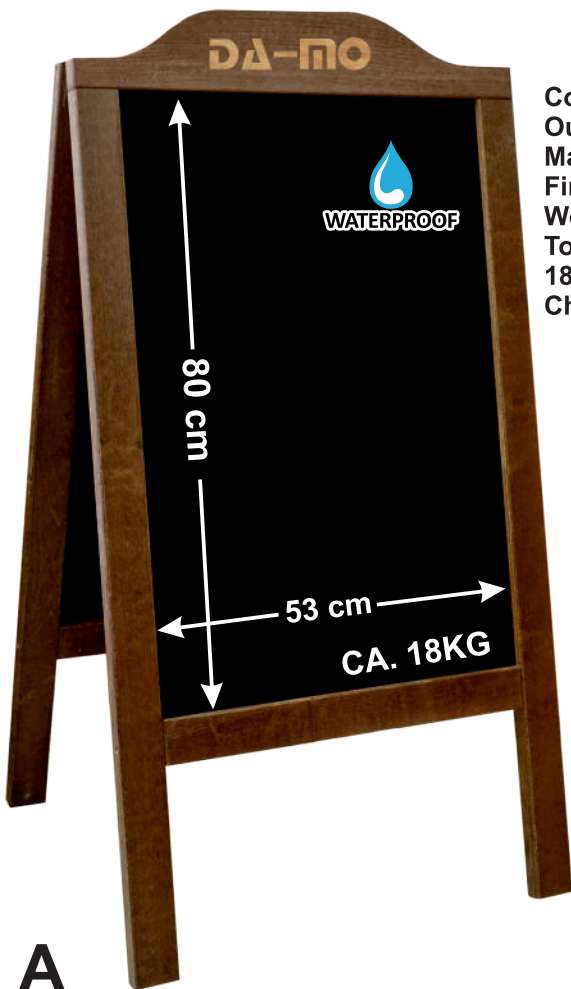

218,00zł

54,00€

Code: P2BO WP/12 LOGO A/B  
Outer size: 118x65cm  
Massive wood frame: 6cm  
Finishing: stain + oil  
Wood thickness: 3 cm  
Top frame: 10cm  
3mm ABS blackboard  
Chain stopper

238,00zł

58,00€

**A**

**B**

**BEST  
SELLER**

Code: P2BOW  
Outer size: 118x65cm  
Massive wood frame: 6cm  
Finishing: stain + oil  
Wood thickness: 4cm  
18mm waferboard  
Chain stopper

218,00zł

55,00€

PROTECTED FROM UNFAVOURABLE  
WEATHER CONDITIONS SUCH AS:  
RAIN, SNOW, STRONG AND GUSTY  
WIND, SOLAR RADIATION,  
LOW AND HIGH TEMPERATURE.  
STABLE, WEIGHT 21 KG  
WRITING BOARDS - 18mm

Code: P2BOW + CASTORS  
Outer size: 118x65cm  
Massive wood frame: 6cm  
Finishing: stain + oil  
Wood thickness: 4cm  
18mm waferboard  
Chain stopper

245,00zł

59,00€

Code: P2BOW LOGO A/B  
Outer size: 118x65cm  
Massive wood frame: 6cm  
Finishing: stain + oil  
Wood thickness: 4cm  
Top frame: 10cm  
18mm waferboard  
Chain stopper