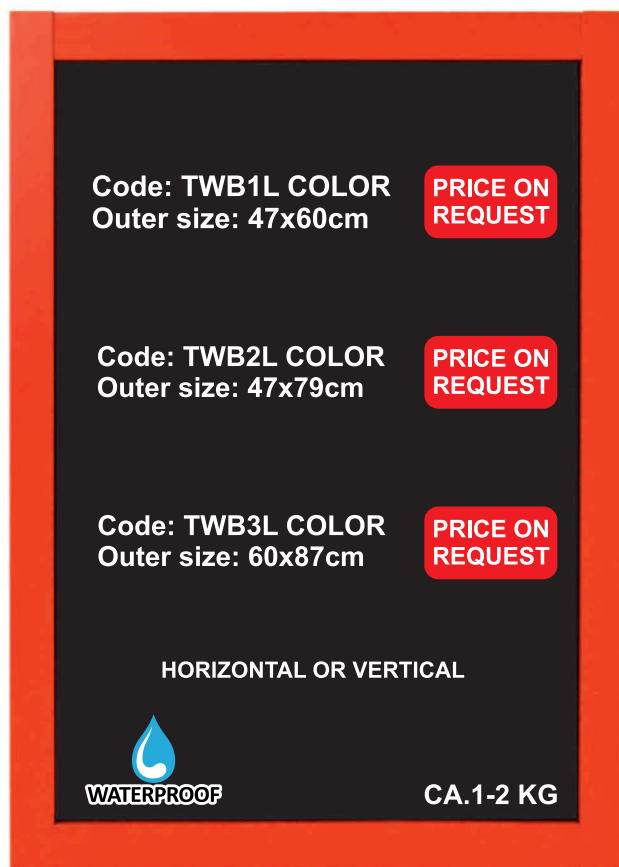

**BEST
SELLER**

Massive wood frame: 3,5cm
Finishing: stain
Wood thickness: 2cm
3mm HDF blackboard

Massive wood frame: 3,5cmWP
Finishing: stain + oil
Wood thickness: 2cm
3mm ABS blackboard

Massive wood frame: 3,5cm
Finishing: covering paint (RAL pallet)
Wood thickness: 2cm
3mm HDF blackboard

Massive wood frame: 3,5cmWP
Finishing: covering paint (RAL pallet) + lacquer
Wood thickness: 2cm
3mm ABS blackboard

CHALKBOARD AVAILABLE
IN 8 RAL COLORS