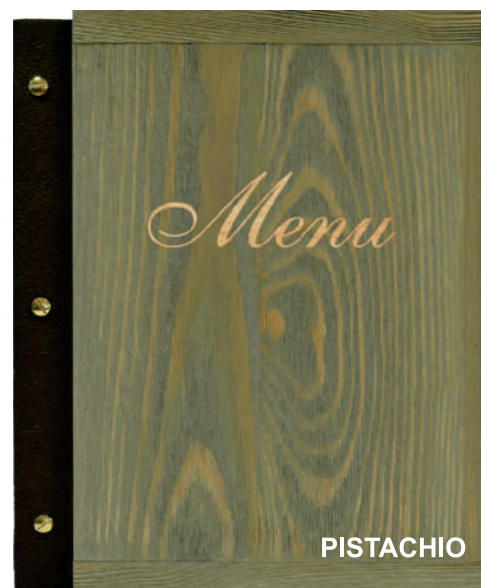

WOODEN ART EASELS FOR DISPLAYING SKETCHES, DRAWINGS, PAINTINGS

PRICE ON REQUEST

SZ1M

SZ2M

SZ3M

SZ1

SZ2

SZ6

OILED VERSION

RESTAURANT MENU COVERS

OLD WOOD MENU WITH LEATHER SPINE

SIZE A4 OML014

19,50€

79,00zł

NATURAL

BROWN

DARK BROWN

GRAY

BROWNISH

PISTACHIO

ROYAL WOOD MENU WITH LEATHER SPINE

SIZE A4 RML024

14,50€

59,00zł

NATURAL

BROWN

GRAY

PISTACHIO

BROWNISH

PLYWOOD MENU  
WITH LEATHER SPINE

SIZE A4 PML024

14,90€ 59,00zł