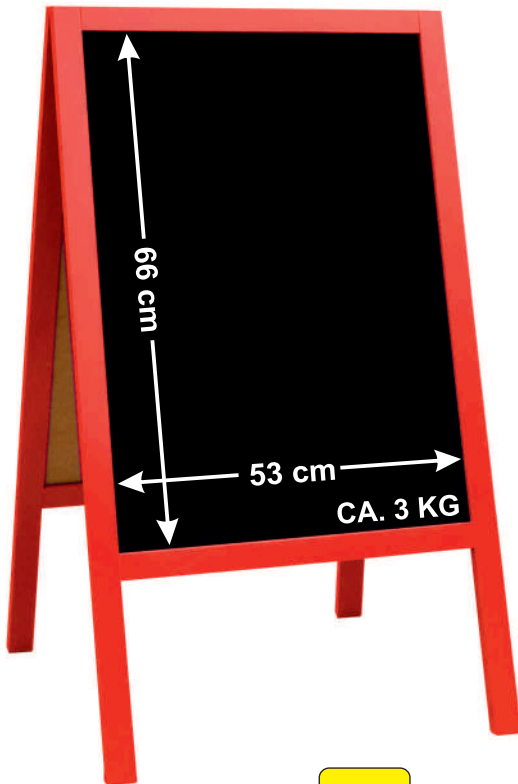

Code: P2BS COLOR
Outer size: 100x60cm
Massive wood frame: 3,5cm
Finishing: covering paint (RAL pallet)
Wood thickness: 2cm
3mm HDF blackboard
Chain stopper

96,00zł

23,40€