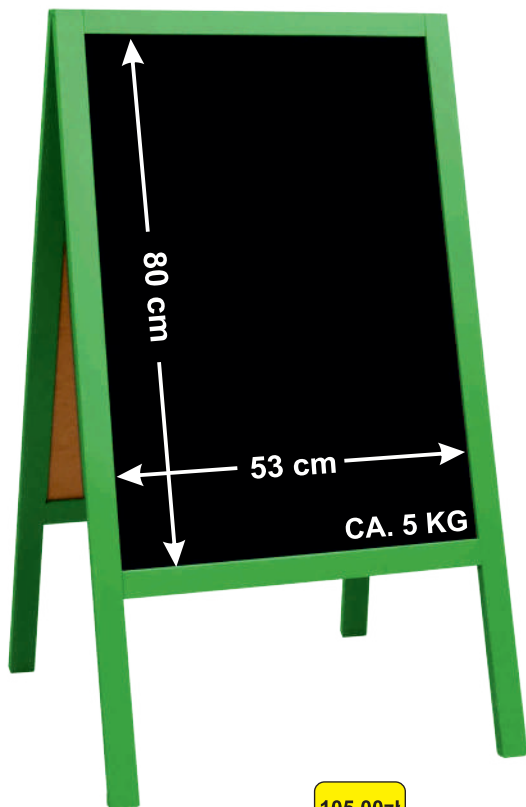

Code: P2B COLOR
Outer size: 118x61cm
Massive wood frame: 4cm
Finishing: covering paint (RAL pallet)
Wood thickness: 2cm
3mm HDF blackboard
Chain stopper

105,00zł

25,50€