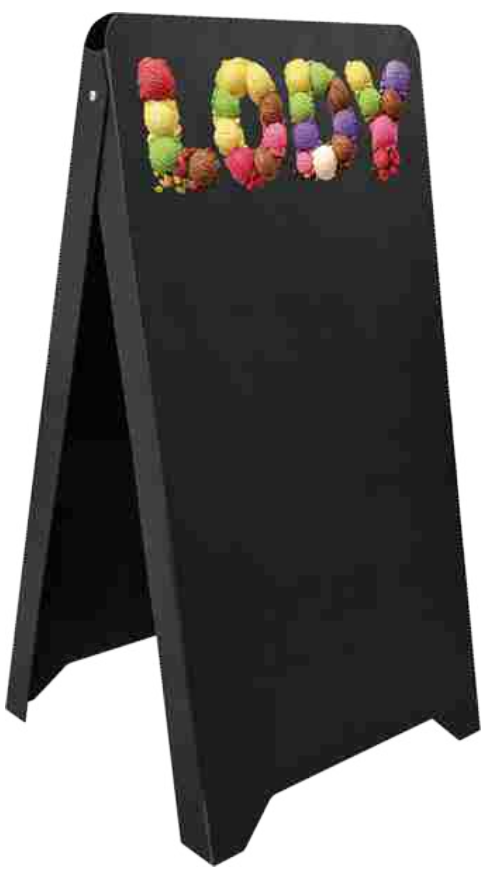

**PRICE ON  
REQUEST**

**TAN A6**  
10x16cm

**PRICE ON  
REQUEST**

**TAN A5**  
15x22cm

**PRICE ON  
REQUEST**

**TAN A4**  
21x31cm

**\*DIMENSIONS ARE REFERRING TO THE VISIBLE BLACKBOARD AREA.**

WATERPROOF  
 Code: P2B ABS ICE CREAM  
 Outer size: 118x61cm  
 3mm ABS blackboard  
 Printed on both sides

240,00zł 58,00€

REGISTERED EU INDUSTRIAL  
 DESIGN NO 015134512

WATERPROOF  
 Code: P2B ABS ICE CREAM  
 Outer size: 118x61cm  
 3mm ABS blackboard  
 Printed on both sides

275,00zł 67,00€

REGISTERED EU INDUSTRIAL  
 DESIGN NO 015134512

WATERPROOF  
 Code: P2B ABS ICE CREAM  
 Outer size: 118x61cm  
 3mm ABS blackboard  
 Printed on both sides

275,00zł 67,00€

REGISTERED EU INDUSTRIAL  
 DESIGN NO 015134512

Code: P2B + LG  
 Outer size: ca. 190x74 cm  
 Plywood 5 mm printed on both sides  
 4x2cm wooden base  
 3mm HDF blackboard