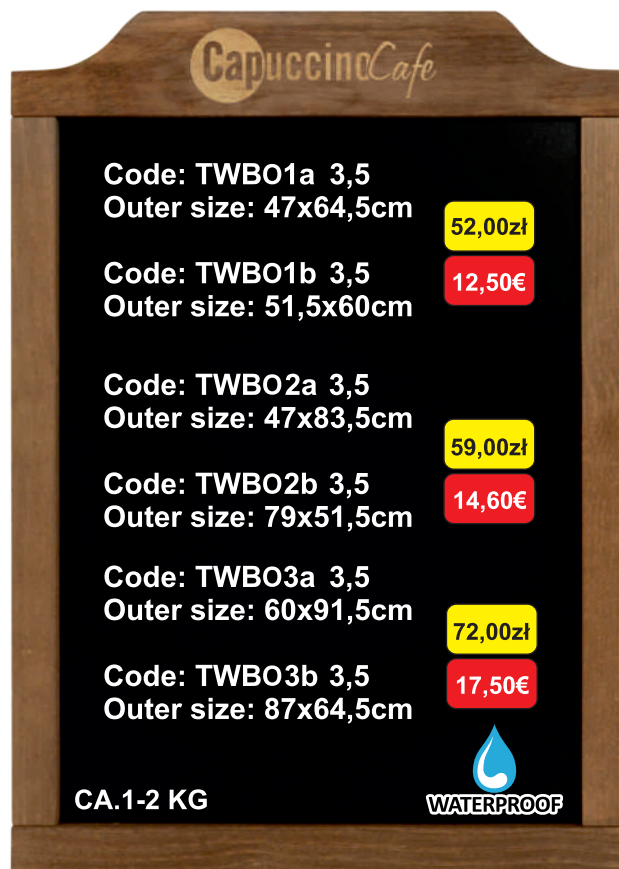

Massive wood frame: 3,5cm
Finishing: stain + oil
Wood thickness: 2cm
3mm ABS blackboard