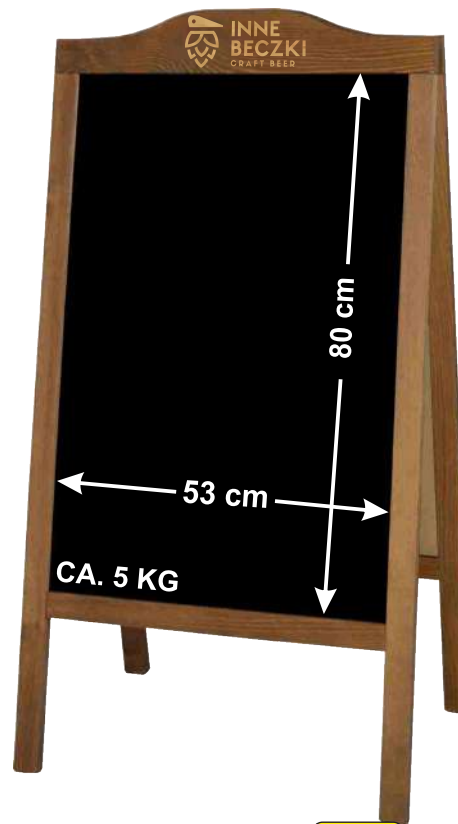

147,00zł  
 35,80€

Code: P2BO NK WP  
 Outer size: 118x59cm  
 Massive wood frame: 4cm  
 Finishing: stain + lacquer  
 Wood thickness: 2cm  
 4mm ABS blackboard

178,00zł  
 43,50€

Code: P2BL LOGO 28  
 Outer size: 118x61cm  
 Massive wood frame: 4cm  
 Finishing: stain + lacquer  
 Wood thickness: 3cm  
 3mm ABS blackboard

235,00zł  
 57,00€

AN EASILY  
 DETACHABLE  
 LACQUERED  
 TOP PANEL,  
 28 CM HIGH,  
 DESIGNED FOR  
 EASY PRINTING  
 OR ENGRAVING

ALSO AVAILABLE  
 IN A NATURAL  
 LACQUERED  
 VERSION

Code: P2B LOGO A WP  
 Outer size: 118x61cm  
 Massive wood frame: 4cm  
 Finishing: stain + oil  
 Wood thickness: 2cm  
 3mm ABS blackboard  
 Chain stopper

145,00zł

38,50€

Code: P2B LOGO A  
 Outer size: 118x61cm  
 Massive wood frame: 4cm  
 Finishing: stain  
 Wood thickness: 2cm  
 3mm HDF blackboard  
 Chain stopper

99,00zł

24,60€

Code: P2BO OWZ WP  
 Outer size: 110x70cm  
 Massive wood frame: 5cm  
 Finishing: stain + oil  
 Wood thickness: 2cm  
 3mm ABS blackboard  
 Chain stopper

### A4 SIZE

BOARD DIMENSIONS: 21x30cm  
BASE DIMENSIONS: 21x5x3cm