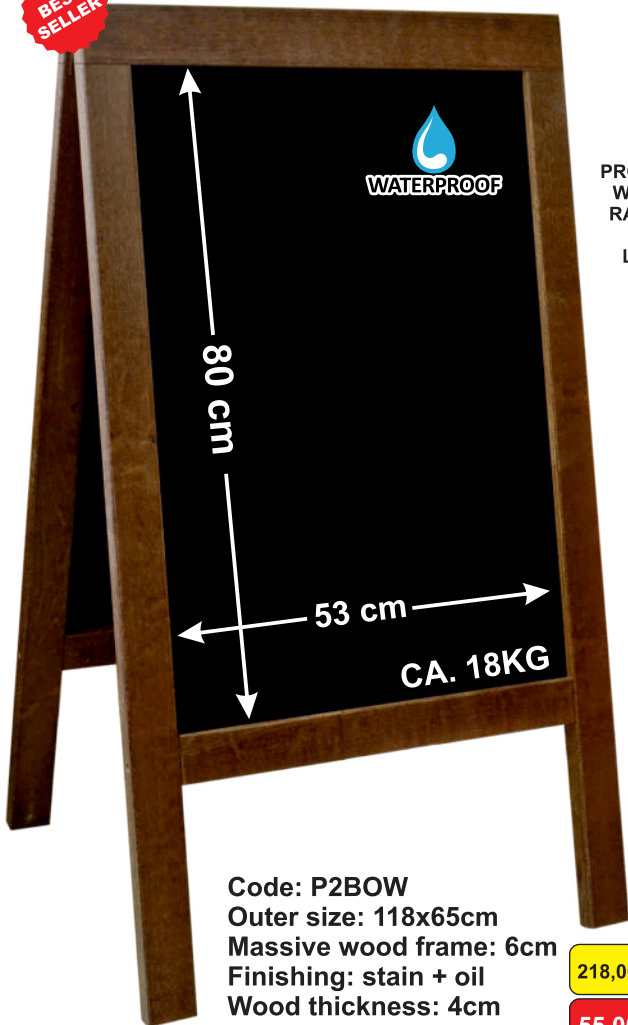

**BEST  
SELLER**

Code: P2BSO W  
Outer size: 100x60cm  
Massive wood frame: 4cm  
Finishing: stain + oil  
Wood thickness: 4cm  
18mm waferboard  
Chain stopper

159,00zł

39,00€

Code: P2BO WP/12  
Outer size: 118x65cm  
Massive wood frame: 6cm  
Finishing: stain + oil  
Wood thickness: 3cm  
3mm ABS blackboard  
Chain stopper

218,00zł

54,00€

Code: P2BO WP/12 LOGO A/B  
Outer size: 118x65cm  
Massive wood frame: 6cm  
Finishing: stain + oil  
Wood thickness: 3 cm  
Top frame: 10cm  
3mm ABS blackboard  
Chain stopper

238,00zł

58,00€

**A**

**B**

**BEST  
SELLER**

Code: P2BOW  
Outer size: 118x65cm  
Massive wood frame: 6cm  
Finishing: stain + oil  
Wood thickness: 4cm  
18mm waferboard  
Chain stopper

218,00zł

55,00€

PROTECTED FROM UNFAVOURABLE  
WEATHER CONDITIONS SUCH AS:  
RAIN, SNOW, STRONG AND GUSTY  
WIND, SOLAR RADIATION,  
LOW AND HIGH TEMPERATURE.  
STABLE, WEIGHT 21 KG  
WRITING BOARDS - 18mm

### A4 SIZE

BOARD DIMENSIONS: 21x30cm  
BASE DIMENSIONS: 21x5x3cm