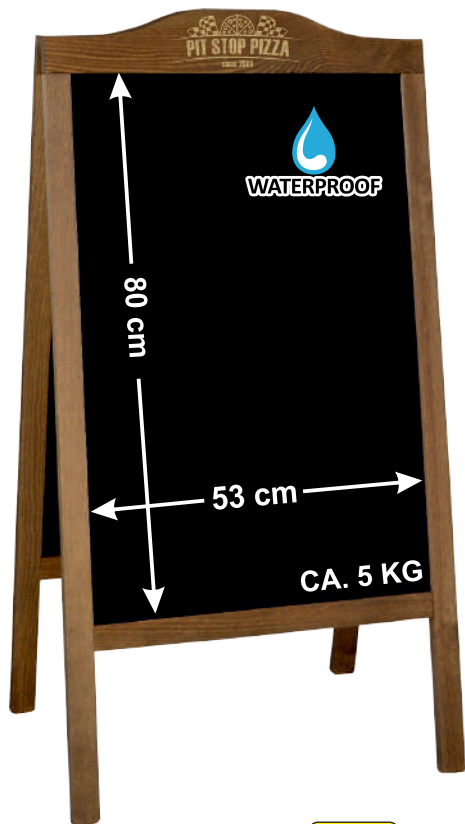

147,00zł  
 35,80€

Code: P2BO NK WP  
 Outer size: 118x59cm  
 Massive wood frame: 4cm  
 Finishing: stain + lacquer  
 Wood thickness: 2cm  
 4mm ABS blackboard

178,00zł  
 43,50€

Code: P2BL LOGO 28  
 Outer size: 118x61cm  
 Massive wood frame: 4cm  
 Finishing: stain + lacquer  
 Wood thickness: 3cm  
 3mm ABS blackboard

235,00zł  
 57,00€

AN EASILY  
 DETACHABLE  
 LACQUERED  
 TOP PANEL,  
 28 CM HIGH,  
 DESIGNED FOR  
 EASY PRINTING  
 OR ENGRAVING

ALSO AVAILABLE  
 IN A NATURAL  
 LACQUERED  
 VERSION

Code: P2B LOGO A WP  
 Outer size: 118x61cm  
 Massive wood frame: 4cm  
 Finishing: stain + oil  
 Wood thickness: 2cm  
 3mm ABS blackboard  
 Chain stopper