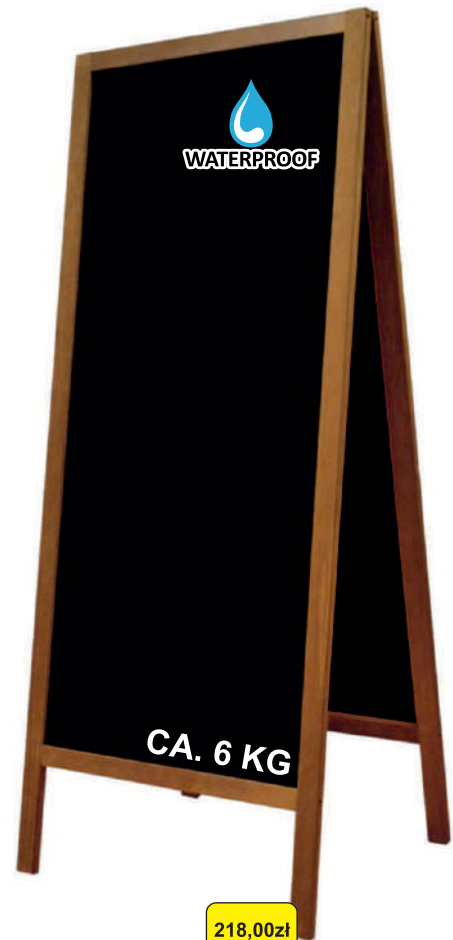

235,00zł  
 57,00€

AN EASILY  
 DETACHABLE  
 LACQUERED  
 TOP PANEL,  
 28 CM HIGH,  
 DESIGNED FOR  
 EASY PRINTING  
 OR ENGRAVING

ALSO AVAILABLE  
 IN A NATURAL  
 LACQUERED  
 VERSION

Code: P2B LOGO A WP  
 Outer size: 118x61cm  
 Massive wood frame: 4cm  
 Finishing: stain + oil  
 Wood thickness: 2cm  
 3mm ABS blackboard  
 Chain stopper

145,00zł

38,50€

Code: P2B LOGO A  
 Outer size: 118x61cm  
 Massive wood frame: 4cm  
 Finishing: stain  
 Wood thickness: 2cm  
 3mm HDF blackboard  
 Chain stopper

99,00zł

24,60€

Code: P2BO OWZ WP  
 Outer size: 110x70cm  
 Massive wood frame: 5cm  
 Finishing: stain + oil  
 Wood thickness: 2cm  
 3mm ABS blackboard  
 Chain stopper

PRICE ON REQUEST

Code: P2BO OWZ LOGO A/B WP  
 Outer size: 115x70cm  
 Massive wood frame: 5cm  
 Finishing: stain + oil  
 Wood thickness: 2cm  
 3mm ABS blackboard  
 Chain stopper

PRICE ON REQUEST

135,00zł

33,80€

Code: P2B XL  
 Outer size: 160x72cm  
 Massive wood frame: 4cm  
 Finishing: stain  
 Wood thickness: 2cm  
 3mm HDF blackboard  
 Chain stopper

218,00zł

54,00€

Code: P2BO XL WP  
 Outer size: 160x72cm  
 Massive wood frame: 4cm  
 Finishing: stain + oil  
 Wood thickness: 2cm  
 3mm ABS blackboard  
 Chain stopper