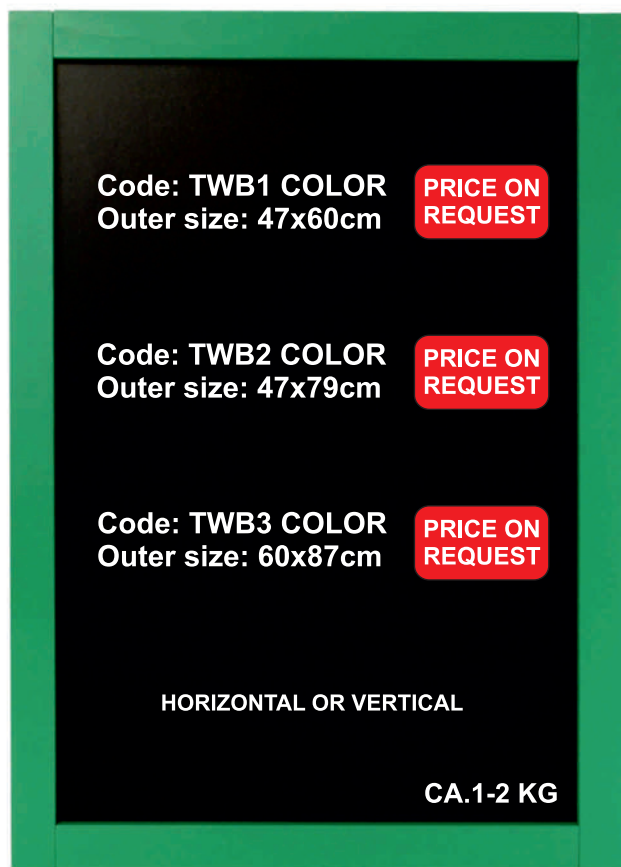

Massive wood frame: 3,5cm
Finishing: covering paint (RAL pallet)
Wood thickness: 2cm
3mm HDF blackboard