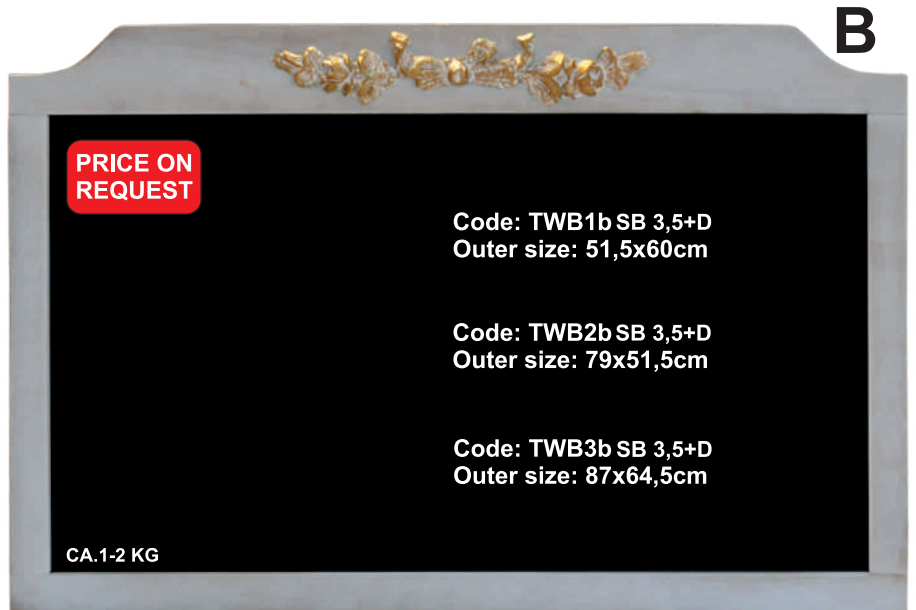

HORIZONTAL OR VERTICAL

WATERPROOF

CA.1-2 KG

Massive wood frame: 3,5cmWP
Finishing: covering paint (RAL pallet) + lacquer
Wood thickness: 2cm
3mm ABS blackboard

CHALKBOARD AVAILABLE
IN 8 RAL COLORS

Massive wood frame: 3,5cm
 Finishing: white-wash
 Wood thickness: 2cm
 3mm HDF blackboard