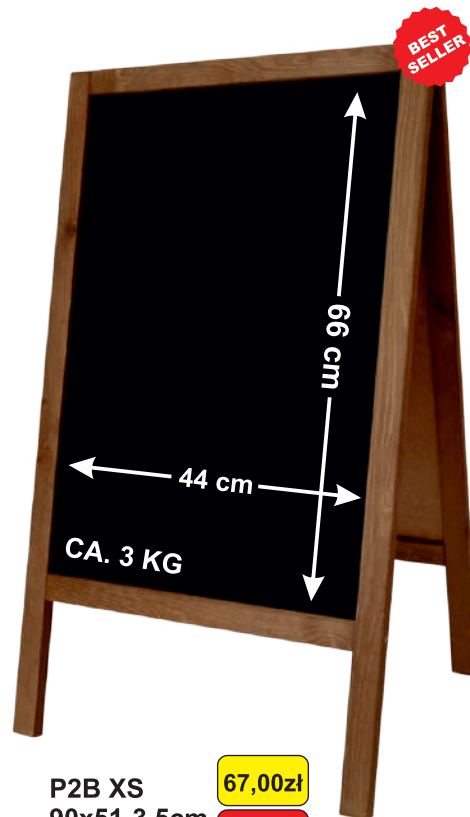

TKR1 **22,80zł** **4,85€**

L2/G **495,00zł**
154x74cm **105,00€**

BEST SELLER

P2B XS **67,00zł**
90x51-3,5cm **14,50€**

NEW

P2B LED HDF **310,00zł**
118x59-3cm **74,00€**

WITH EXTRA LED LIGHTING

NEW