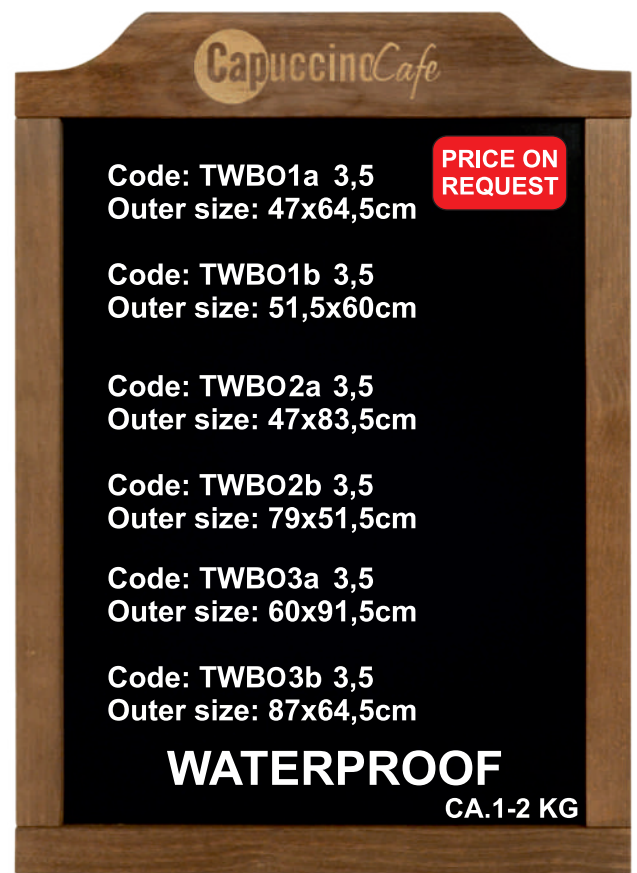

Massive wood frame: 3,5cm WP
Finishing: stain + oil
Wood thickness: 2cm
3mm ABS blackboard