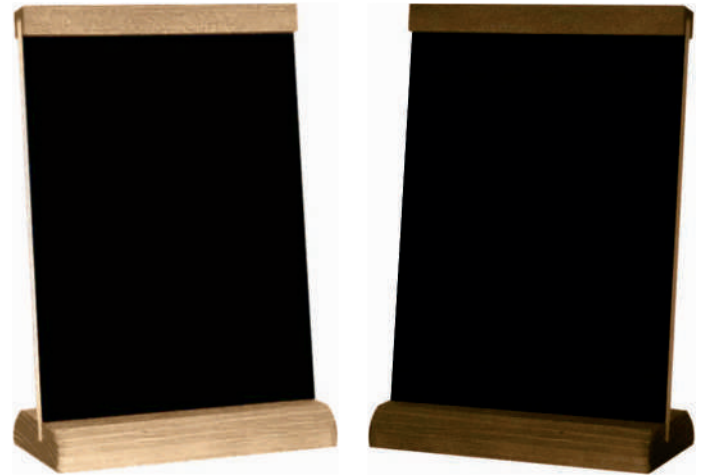

PRICE ON REQUEST

POSTER SIZE
A1: 59,4x84,1cm

Code: TWBO OWZ WP
Outer size: 94x70cm
Massive wood frame: 3cm
Finishing: stain + oil
Wood thickness: 2cm
3mm ABS blackboard

PRICE ON REQUEST

Code: TWBO A OWZ WP
Outer size: 98x70cm
Massive wood frame: 3cm
Finishing: stain + oil
Wood thickness: 2cm
3mm ABS blackboard

PRICE ON REQUEST

TABLETOP BOARDS

TS2B A5 21x15cm 19,90zł 4,25€
 TS2B A4 31x20cm 22,00zł 4,70€

TSB A5 21x15cm 19,90zł 4,25€
 TSB A4 31x20cm 22,00zł 4,70€

TS2B+K A5 21x15cm 23,00zł 4,95€
 TS2B+K A4 31x20cm 26,00zł 5,50€

TS2B-R A5 21x15cm PRICE ON REQUEST
 TS2B-R A4 31x20cm PRICE ON REQUEST

TSBM 24x15cm 16,00zł 3,40€

EXAMPLES OF USE:

*DIMENSIONS ARE REFERRING TO THE VISIBLE BLACKBOARD AREA.

DOUBLE-SIDED TABLETOP BOARDS

BASE COLOR: WHITE