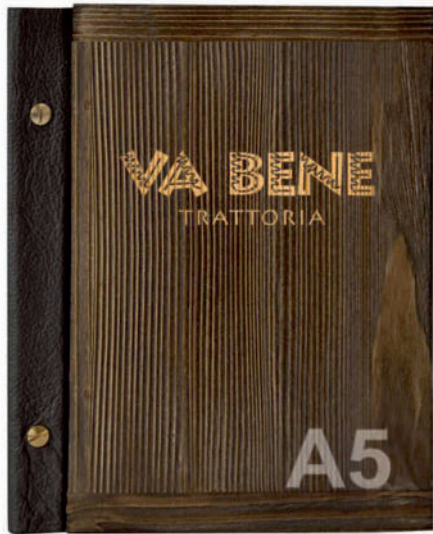

SZ2M/B
35,20zł 7,50€

SZ3M
37,00zł 7,90€

SZ3M/B
41,80zł 8,90€

SZ1/B
88,00zł 18,80€

WOODEN ART EASELS FOR DISPLAYING SKETCHES, DRAWINGS, PAINTINGS

SZ1 59,70zł
12,70€

SZ2 69,90zł
14,90€

SZ3 78,50zł
16,70€

WOODEN EASELS WITH HEIGHT ADJUSTMENT

SZ4 88,00zł 18,70€

SZ5 135,50zł 28,80€

SZ6 299,00zł 64,00€
OILED VERSION

ROYAL WOOD MENU WITH LEATHER SPINE

SIZE A5 RML021 **42,00zł**
9,00€

SIZE A4 RML024 **52,00zł**
11,20€

Available wood colors

ROYAL WOOD MENU WITH LEATHER SPINE AND 6 DUST JACKETS

SIZE A5 RML022 **49,00zł** **10,50€**

SIZE A4 RML025 **66,70zł** **14,20€**

ROYAL WOOD MENU WITH DECORATIVE HINGES

SIZE A5 RMH046 **58,70zł**
12,50€

SIZE A4 RMH049 **68,00zł**
14,50€

ROYAL WOOD MENU WITH DECORATIVE HINGES AND 6 DUST JACKETS

SIZE A5 RMH050 **67,70zł** **14,40€**
SIZE A4 RMH051 **78,00zł** **16,60€**

Available wood colors

NEW

EKO VINYL MENU WITH 6 DUST JACKETS