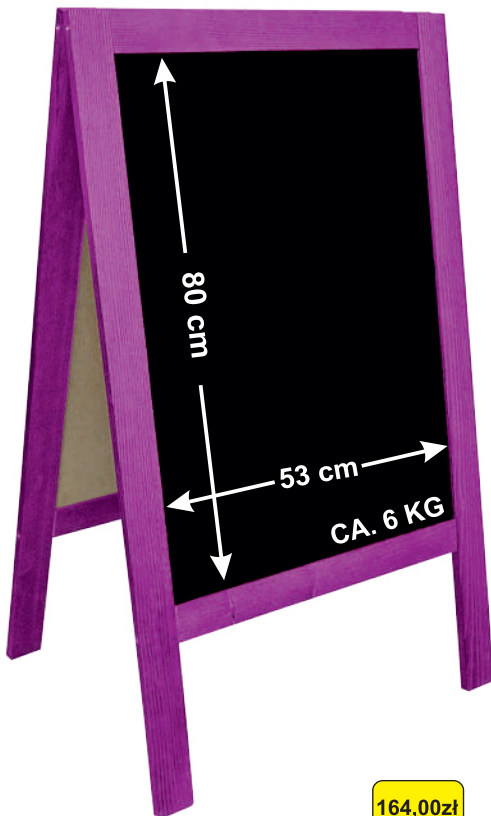

Code: P2BL COLOR/6
Outer size: 118x65cm
Massive wood frame: 6cm
Finishing: covering paint (RAL pallet)
Wood thickness: 2cm
3mm HDF blackboard
Chain stopper

164,00zł
34,90€