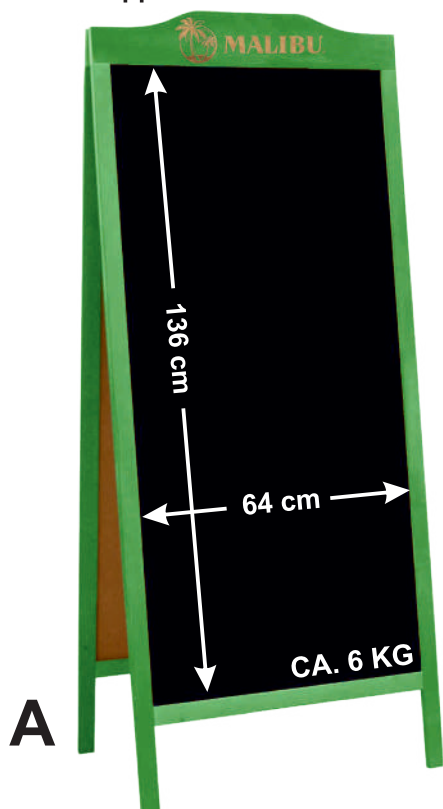

Code: P2B XL LOGO A/BCOLOR
Outer size: 160x72cm
Massive wood frame: 4cm
Finishing: covering paint (RAL pallet)
Wood thickness: 2cm
3mm HDF blackboard
Chain stopper

PRICE ON REQUEST