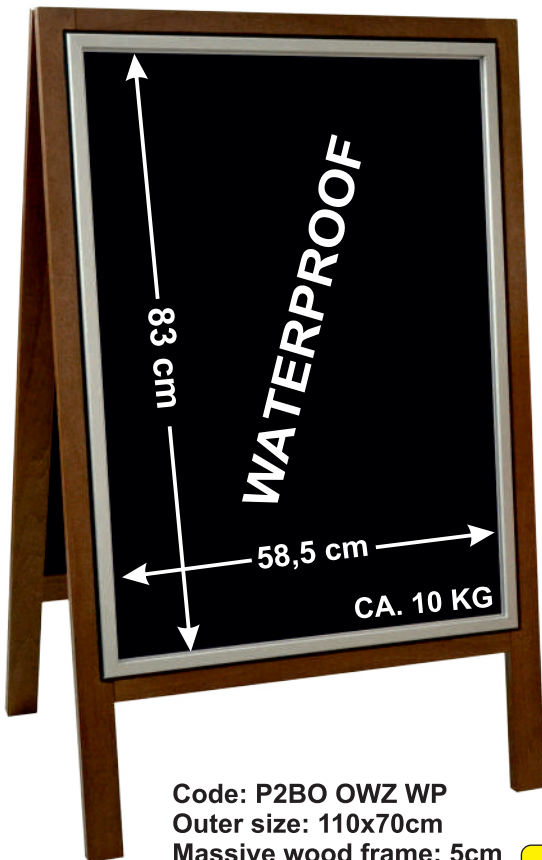

17,00zł

3,60€

B

DUAL-FUNCTION A-BOARD
PROTECTED BY THE LAW

Code: P2B OWZ
Outer size: 110x70cm
Massive wood frame: 5cm
Finishing: stain
Wood thickness: 2cm
3mm HDF blackboard
Chain stopper

303,00zł

64,50€

A-BOARD WITH ANTI-REFLECTIVE FOIL WITH POSSIBILITY TO PUT A POSTER IN A1 SIZE TECHNOLOGY
OPEN - PUT INSIDE - CLOSE OR WRITE ON HDF BOARD

POSTER SIZE
A1: 59,4x84,1 cm

Code: P2B OWZ LOGO A/B
Outer size: 115x70cm
Massive wood frame: 5cm
Finishing: stain
Wood thickness: 2cm
3mm HDF blackboard
Chain stopper

328,00zł

69,80€

A

Code: P2BO OWZ WP
Outer size: 110x70cm
Massive wood frame: 5cm
Finishing: stain + oil
Wood thickness: 2cm
3mm ABS blackboard
Chain stopper