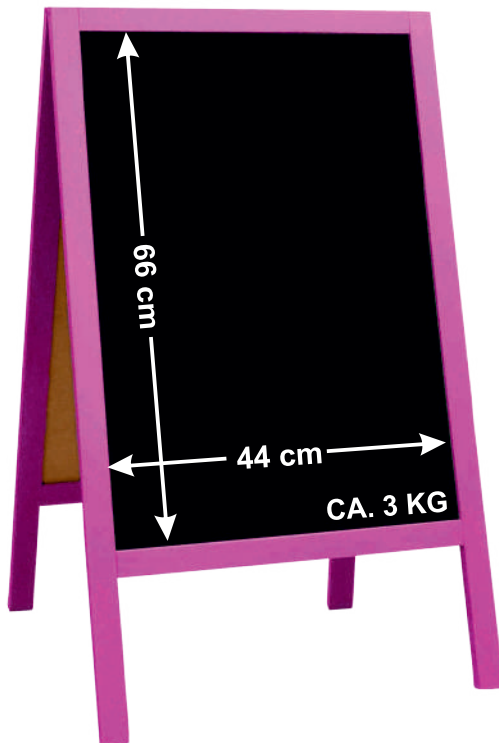

P2B LED WP **386,00zł**
118x59-3cm **89,00€**

**BEST
SELLER**

Code: P2B XS
Outer size: 90x51cm
Massive wood frame: 3,5cm
Finishing: stain
Wood thickness: 2cm
3mm HDF blackboard
Chain stopper

67,00zł

14,50€

Code: P2BO XS WP
Outer size: 90x51cm
Massive wood frame: 3,5cm
Finishing: stain + oil
Wood thickness: 2cm
3mm ABS blackboard
Chain stopper

125,00zł

26,50€

Code: P2B XS COLOR
Outer size: 90x51cm
Massive wood frame: 3,5cm
Finishing: covering paint (RAL pallet)
Wood thickness: 2cm
3mm HDF blackboard
Chain stopper