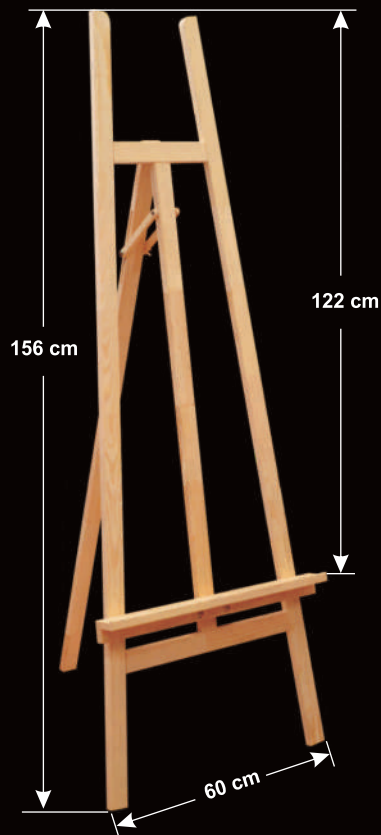

TAN A5
15x22cm

PRICE ON REQUEST

TAN A4
21x31cm

*DIMENSIONS ARE REFERRING TO THE VISIBLE BLACKBOARD AREA.

TABLETOP BOARDS IN DIFFERENT SHAPE

DIMENSIONS OF THE HDF BOARDS (6MM THICKNESS) CLOSE TO THE SIZE A6
WOODEN BASE DIMENSIONS: 10x5x3cm

SZ2M/B
35,20zł 7,50€

SZ3M
37,00zł 7,90€

SZ3M/B
41,80zł 8,90€

SZ1/B
88,00zł 18,80€

WOODEN ART EASELS FOR DISPLAYING SKETCHES, DRAWINGS, PAINTINGS

SZ1 59,70zł
12,70€

SZ2 69,90zł
14,90€

SZ3 78,50zł
16,70€

WOODEN EASELS WITH HEIGHT ADJUSTMENT

SZ4 88,00zł 18,70€

SZ5 135,50zł 28,80€

SZ6 299,00zł 64,00€
OILED VERSION

ROYAL WOOD MENU WITH LEATHER SPINE

SIZE A5 RML021 **42,00zł**
9,00€

SIZE A4 RML024 **52,00zł**
11,20€