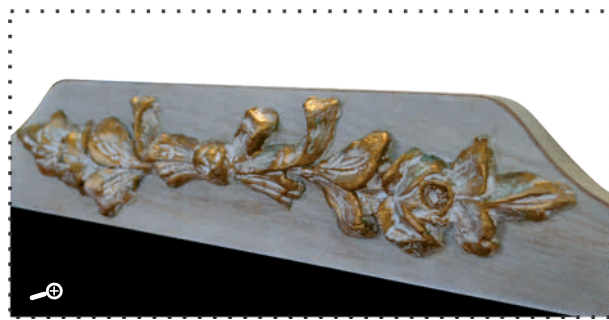

HORIZONTAL OR VERTICAL

WATERPROOF

CA.1-2 KG

Massive wood frame: 3,5cmWP
Finishing: covering paint (RAL pallet) + lacquer
Wood thickness: 2cm
3mm ABS blackboard

CHALKBOARD AVAILABLE
IN 8 RAL COLORS

Massive wood frame: 3,5cm
 Finishing: white-wash
 Wood thickness: 2cm
 3mm HDF blackboard