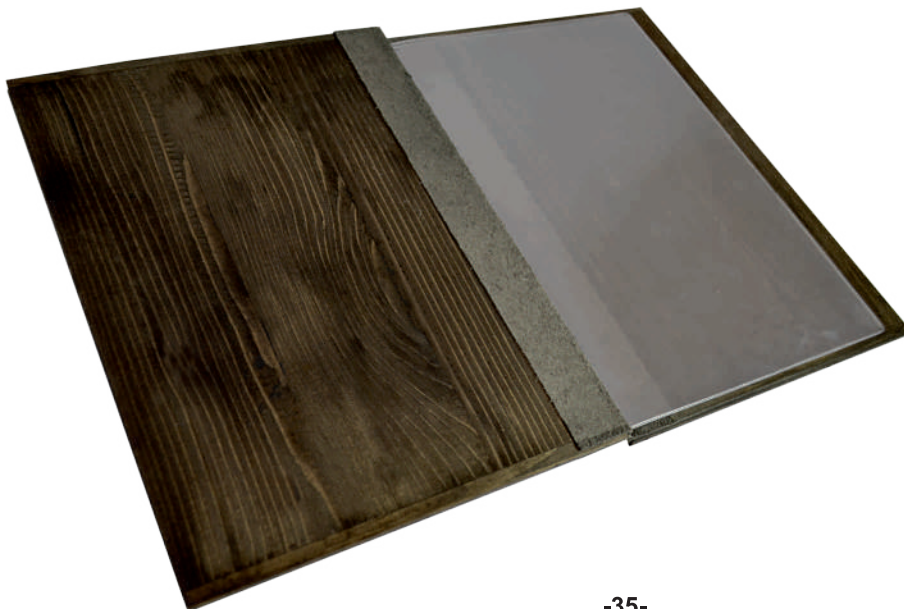

ROYAL WOOD MENU WITH LEATHER SPINE AND 6 DUST JACKETS

SIZE A5 RML022 **49,00zł** **10,50€**

SIZE A4 RML025 **66,70zł** **14,20€**