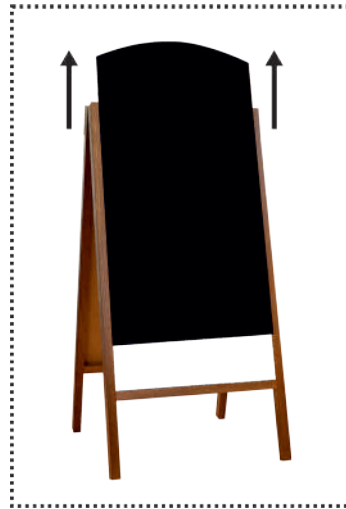

A-BOARD WITH EXCHANGABLE BOARDS

Code: P2B ZP
Outer size: 130x61cm
Massive wood frame: 4cm
Finishing: stain
Wood thickness: 2cm
3mm HDF blackboard
Chain stopper

153,00zł

32,50€

Code: P2BO ZP WP
Outer size: 130x61cm
Massive wood frame: 4cm
Finishing: stain + oil
Wood thickness: 2cm
3mm ABS blackboard
Chain stopper

233,00zł

49,50€