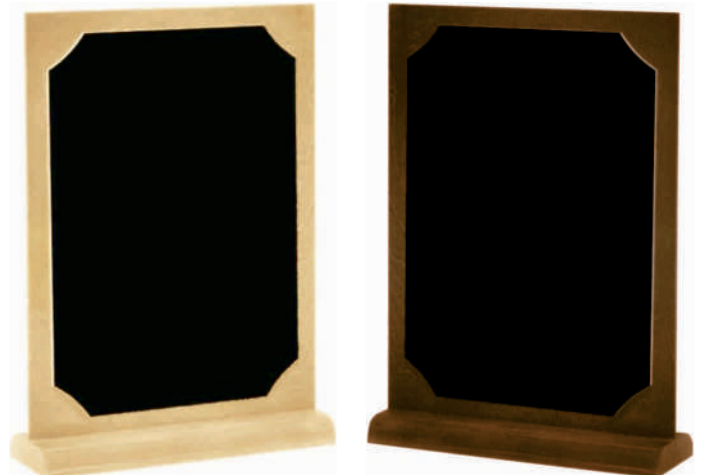

PRICE ON REQUEST

POSTER SIZE
A1: 59,4x84,1cm

Code: TWBO OWZ WP
Outer size: 94x70cm
Massive wood frame: 3cm
Finishing: stain + oil
Wood thickness: 2cm
3mm ABS blackboard

PRICE ON REQUEST

Code: TWBO A OWZ WP
Outer size: 98x70cm
Massive wood frame: 3cm
Finishing: stain + oil
Wood thickness: 2cm
3mm ABS blackboard

PRICE ON REQUEST

TABLETOP BOARDS

TS2B A5 21x15cm 19,90zł 4,25€
 TS2B A4 31x20cm 22,00zł 4,70€

TSB A5 21x15cm 19,90zł 4,25€
 TSB A4 31x20cm 22,00zł 4,70€

TS2B+K A5 21x15cm 23,00zł 4,95€
 TS2B+K A4 31x20cm 26,00zł 5,50€

TS2B-R A5 21x15cm PRICE ON REQUEST
 TS2B-R A4 31x20cm PRICE ON REQUEST

TSBM 24x15cm 16,00zł 3,40€

EXAMPLES OF USE:

*DIMENSIONS ARE REFERRING TO THE VISIBLE BLACKBOARD AREA.

DOUBLE-SIDED TABLETOP BOARDS

BASE COLOR: WHITE