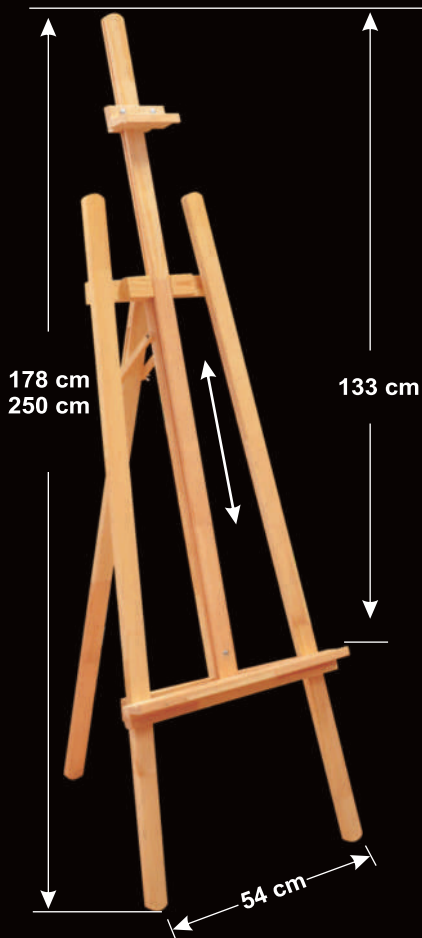

TAN A5
15x22cm

PRICE ON REQUEST

TAN A4
21x31cm

*DIMENSIONS ARE REFERRING TO THE VISIBLE BLACKBOARD AREA.

TABLETOP BOARDS IN DIFFERENT SHAPE

DIMENSIONS OF THE HDF BOARDS (6MM THICKNESS) CLOSE TO THE SIZE A6
WOODEN BASE DIMENSIONS: 10x5x3cm

SZ2M/B
35,20zł 7,50€

SZ3M
37,00zł 7,90€

SZ3M/B
41,80zł 8,90€

SZ1/B
88,00zł 18,80€

WOODEN ART EASELS FOR DISPLAYING SKETCHES, DRAWINGS, PAINTINGS

SZ1 59,70zł
12,70€

SZ2 69,90zł
14,90€

SZ3 78,50zł
16,70€

WOODEN EASELS WITH HEIGHT ADJUSTMENT

SZ4 88,00zł 18,70€

SZ5 135,50zł 28,80€

SZ6 299,00zł 64,00€
OILED VERSION

ROYAL WOOD MENU WITH LEATHER SPINE

SIZE A5 RML021 **42,00zł**
9,00€

SIZE A4 RML024 **52,00zł**
11,20€