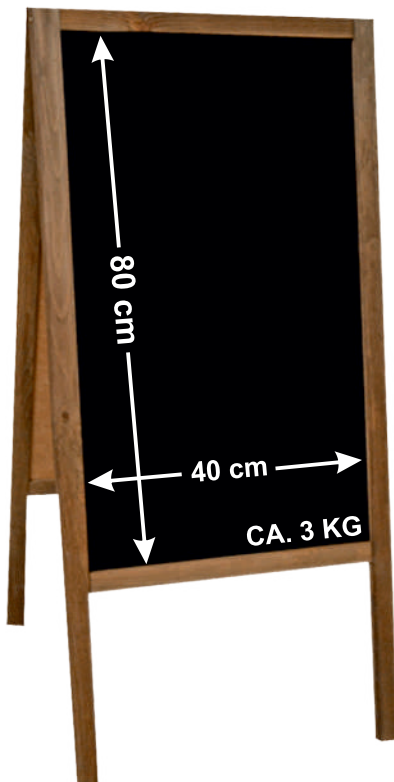

155,00zł

33,00€

**A-BOARD AVAILABLE
IN 8 RAL COLORS**

Code: P2BS LOGO
 Outer size: 100x60cm
 Massive wood frame: 3,5cm
 Finishing: stain
 Wood thickness: 2cm
 3mm HDF blackboard
 Chain stopper

PRICE ON REQUEST

Code: P2BSO WPLOGO
 Outer size: 100x60cm
 Massive wood frame: 3,5cm
 Finishing: stain + oil
 Wood thickness: 2cm
 3mm ABS blackboard
 Chain stopper

PRICE ON REQUEST

Code: P2BS 3,5
 Outer size: 118x47cm
 Massive wood frame: 3,5cm
 Finishing: stain
 Wood thickness: 2cm
 3mm HDF blackboard
 Chain stopper