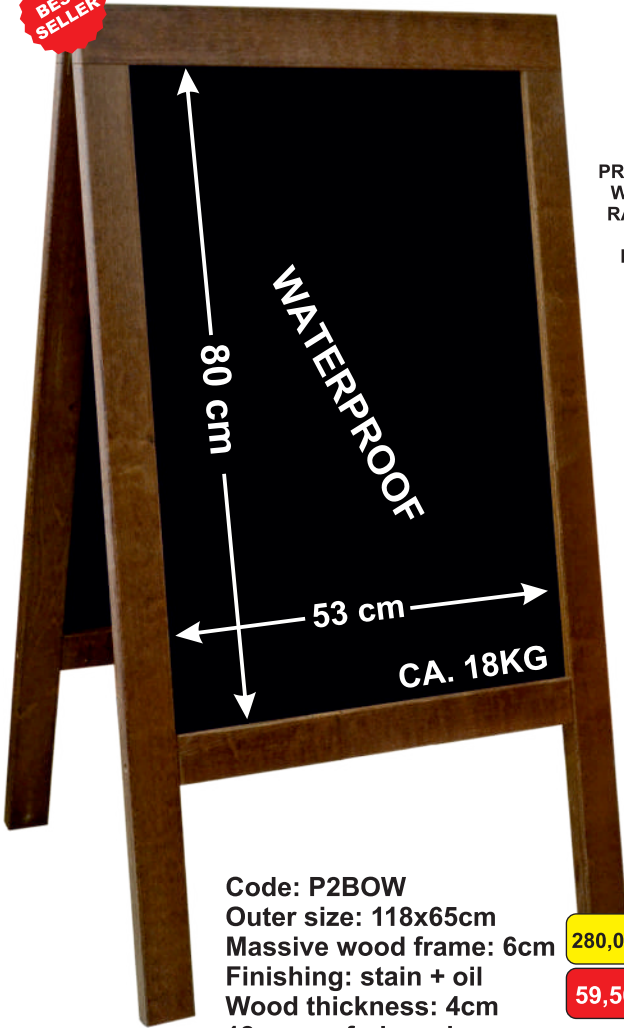

337,00zł
71,80€

17,00zł **3,60€**

A

LASER BURNING (MAXIMUM 240CM² ON BOTH SIDES)

B

**BEST
SELLER**

Code: P2BOW
Outer size: 118x65cm
Massive wood frame: 6cm
Finishing: stain + oil
Wood thickness: 4cm
18mm waferboard
Chain stopper

280,00zł

59,50€

PROTECTED FROM UNFAVOURABLE WEATHER CONDITIONS SUCH AS: RAIN, SNOW, STRONG AND GUSTY WIND, SOLAR RADIATION, LOW AND HIGH TEMPERATURE. STABLE, WEIGHT 21 KG WRITING BOARDS - 18mm

Code: P2BOW + CASTORS
Outer size: 118x65cm
Massive wood frame: 6cm
Finishing: stain + oil
Wood thickness: 4cm
18mm waferboard
Chain stopper