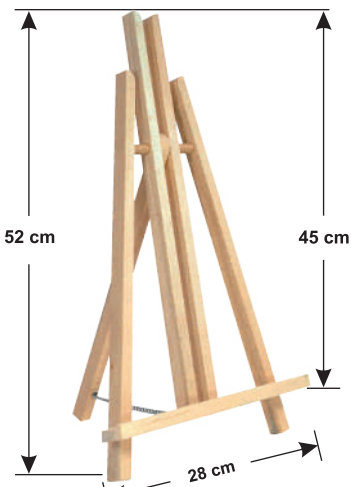

SZ2M
31,50zł 6,70€