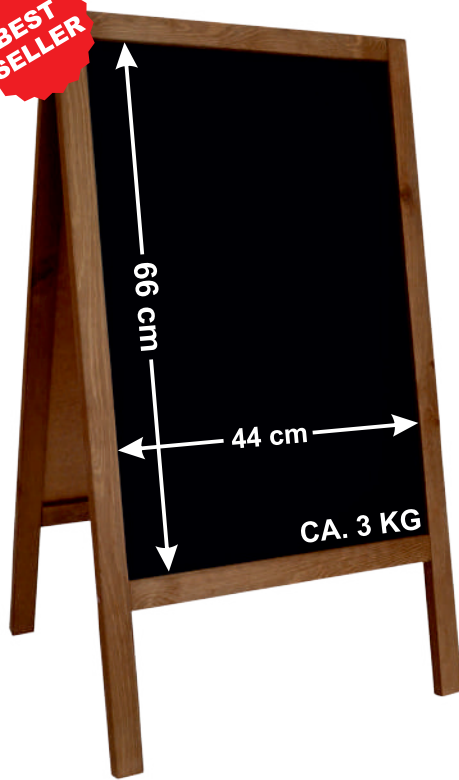

**BEST
SELLER**

Code: P2B XS
Outer size: 90x51cm
Massive wood frame: 3,5cm
Finishing: stain
Wood thickness: 2cm
3mm HDF blackboard
Chain stopper

67,00zł

14,50€