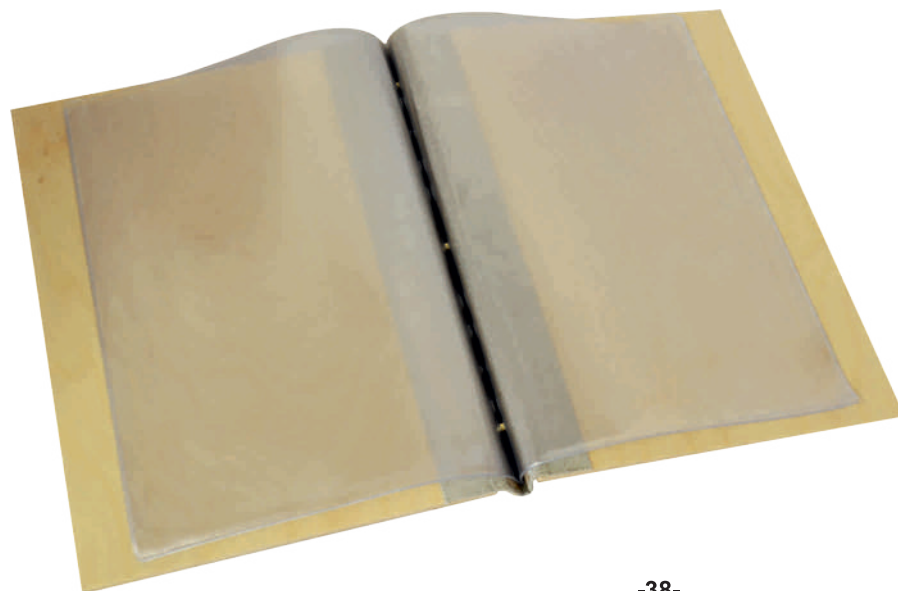

Available colors

NATURAL

BROWN