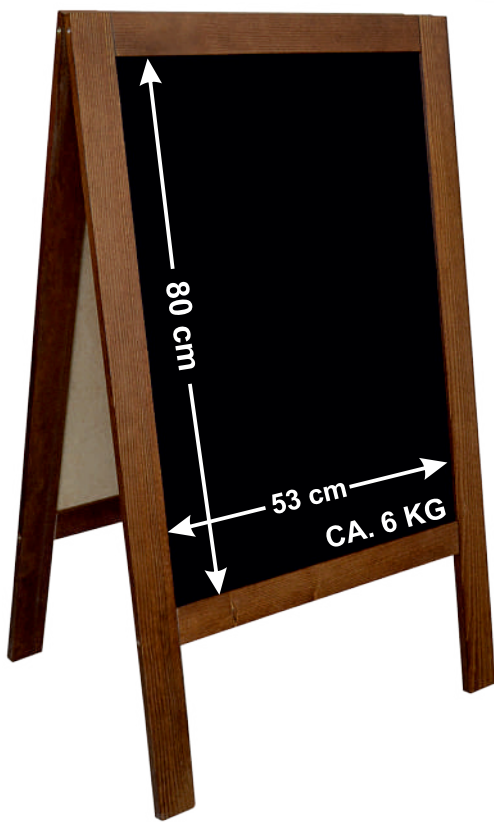

Code: P2BL/6
Outer size: 118x65cm
Massive wood frame: 6cm
Finishing: stain
Wood thickness: 2cm
3mm HDF blackboard
Chain stopper

153,00zł
32,50€