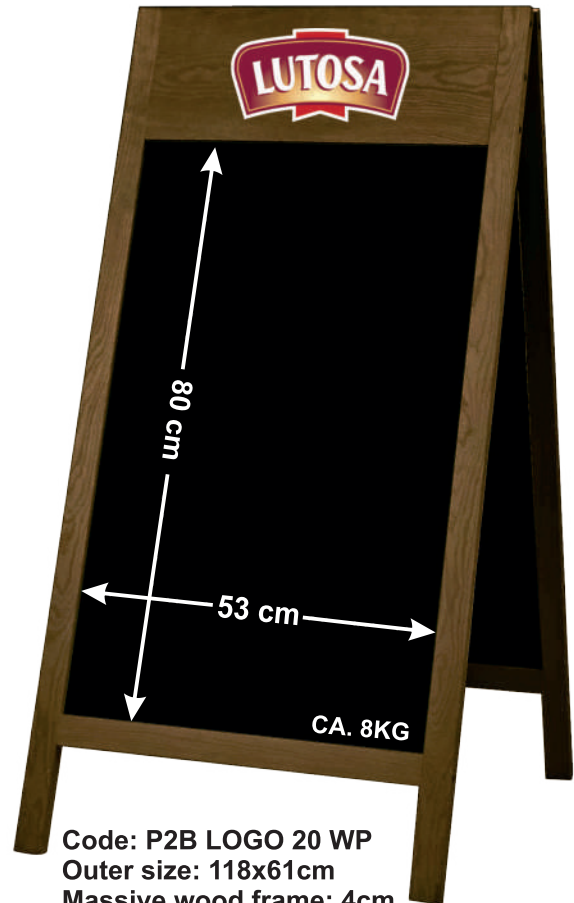

3,60€

Code: P2BL LOGO SB
Outer size: 118x61cm
Massive wood frame: 4cm
Finishing: white-wash
Wood thickness: 2cm
3mm HDF blackboard
Chain stopper

PRICE ON
REQUEST

NEW

Code: P2B LOGO 20
Outer size: 118x61cm
Massive wood frame: 4cm
Top panel: 20cm
Finishing: stain
Wood thickness: 2cm
3mm HDF blackboard
Chain stopper

198,00zł

47,10€

Code: P2B LOGO 20 WP
Outer size: 118x61cm
Massive wood frame: 4cm
Top panel: 20cm
Finishing: stain + oil
Wood thickness: 2cm
3mm ABS blackboard
Chain stopper

245,00zł

58,30€

Code: P2B XL 146,00zł
 Outer size: 160x72cm 31,00€
 Massive wood frame: 4cm
 Finishing: stain
 Wood thickness: 2cm
 3mm HDF blackboard
 Chain stopper