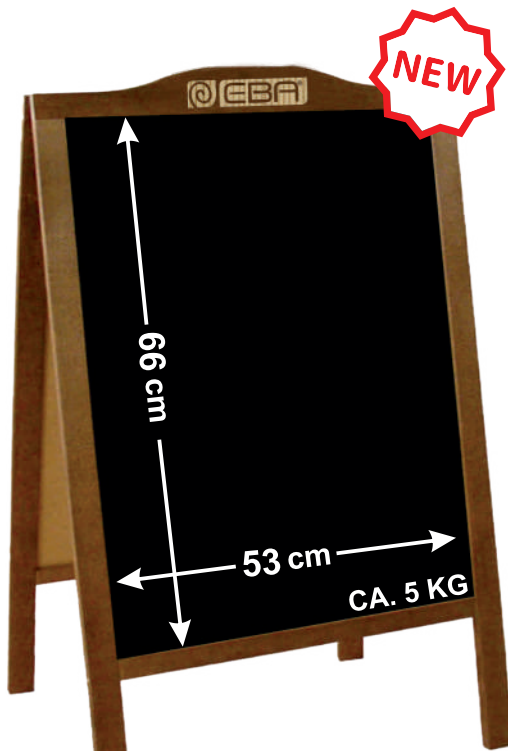

**BEST
SELLER**

Code: P2BS
Outer size: 100x60cm
Massive wood frame: 3,5cm
Finishing: stain
Wood thickness: 2cm
3mm HDF blackboard
Chain stopper

78,00zł

16,50€

Code: P2BSO WP
Outer size: 100x60cm
Massive wood frame: 3,5cm
Finishing: stain + oil
Wood thickness: 2cm
3mm ABS blackboard
Chain stopper

150,00zł

32,00€

Code: P2BS COLOR
Outer size: 100x60cm
Massive wood frame: 3,5cm
Finishing: covering paint (RAL pallet)
Wood thickness: 2cm
3mm HDF blackboard
Chain stopper

93,00zł

19,80€

Code: P2BSL COLOR WP
Outer size: 100x60cm
Massive wood frame: 3,5cm
Finishing: covering paint (RAL pallet) + lacquer
Wood thickness: 2cm
3mm ABS blackboard
Chain stopper

155,00zł

33,00€

**A-BOARD AVAILABLE
IN 8 RAL COLORS**

Code: P2BS LOGO
 Outer size: 100x60cm
 Massive wood frame: 3,5cm
 Finishing: stain
 Wood thickness: 2cm
 3mm HDF blackboard
 Chain stopper

PRICE ON REQUEST