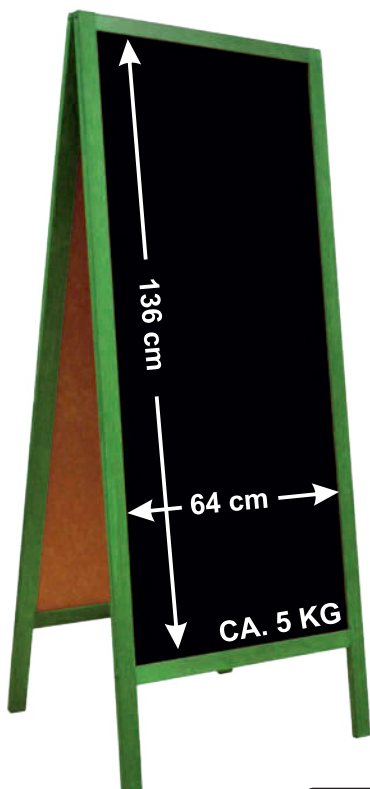

Code: P2B XL COLOR 186,00zł
Outer size: 160x72cm 39,50€
Massive wood frame: 4cm
Finishing: covering paint (RAL pallet)
Wood thickness: 2cm
3mm HDF blackboard
Chain stopper