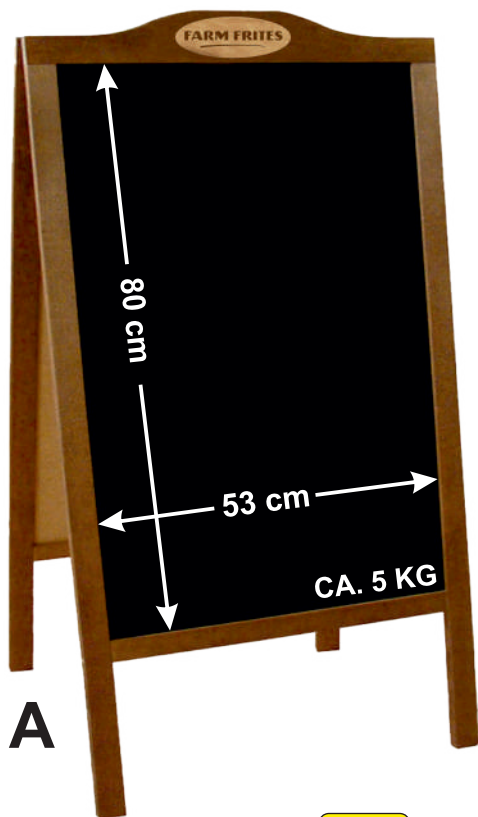

PINK

WHITE

BLACK

Code: P2B LOGO A/B
 Outer size: 118x61cm
 Massive wood frame: 4cm
 Finishing: stain
 Wood thickness: 2cm
 3mm HDF blackboard
 Chain stopper

126,00zł

26,80€

Code: P2BO LOGO A/B WP
 Outer size: 118x61cm
 Massive wood frame: 4cm
 Finishing: stain + oil
 Wood thickness: 2cm
 3mm ABS blackboard
 Chain stopper