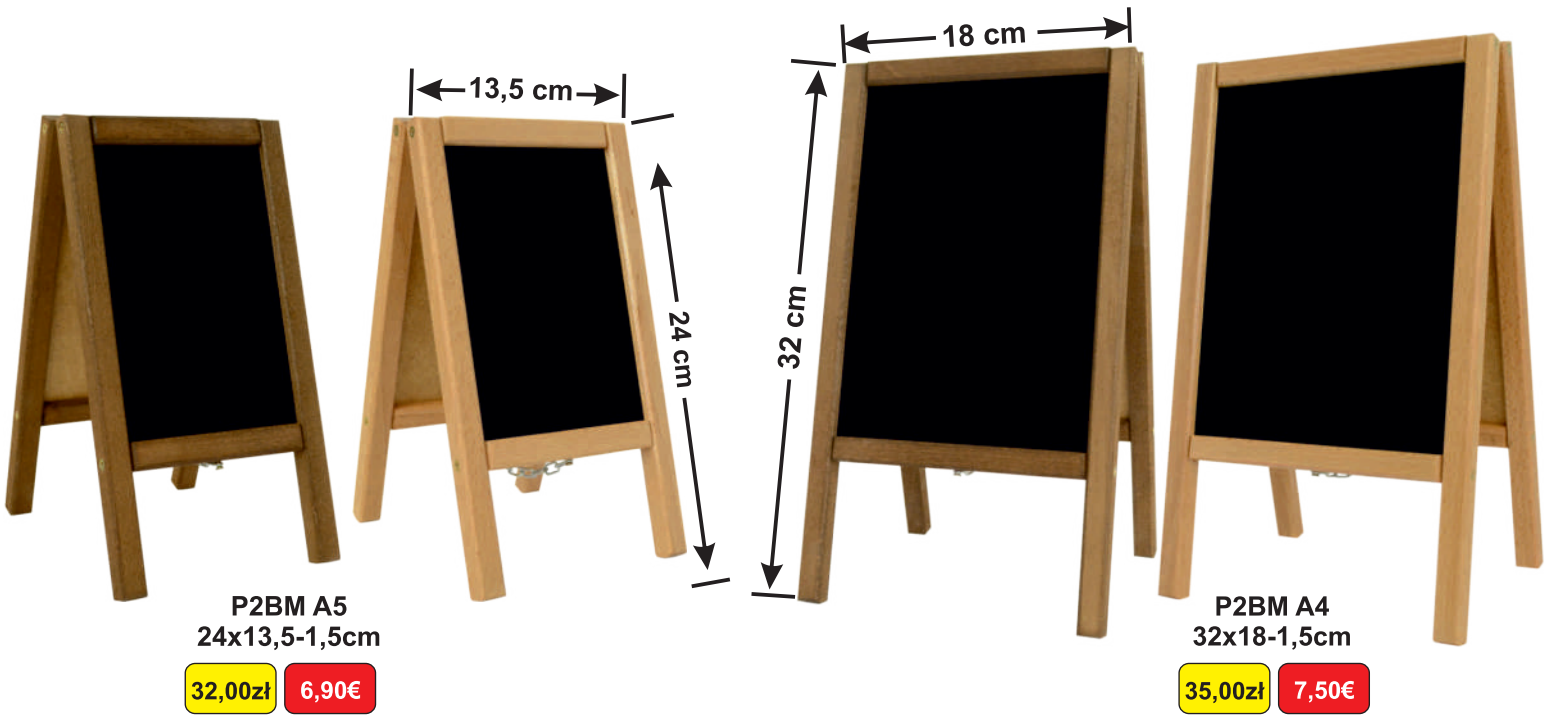

20,90zł 4,45€

TS A6/N

19,30zł 4,10€

A6 SIZE

BOARD DIMENSIONS: 10x15cm
BASE DIMENSIONS: 10x5x3cm

A5 SIZE

BOARD DIMENSIONS: 15x21cm
BASE DIMENSIONS: 15x5x3cm

A4 SIZE

BOARD DIMENSIONS: 21x30cm
BASE DIMENSIONS: 21x5x3cm

EXAMPLES OF ENGRAVING LOGO ON A WOODEN BASE PRICES DO NOT INCLUDE ADVERTISING INSERTS

*DIMENSIONS ARE REFERRING TO THE VISIBLE BLACKBOARD AREA.

A6 SIZE	A5 SIZE	A4 SIZE
BASE DIMENSIONS: 10x5x4cm	BASE DIMENSIONS: 15x5x4cm	BASE DIMENSIONS: 21x5x4cm

DOUBLE-SIDED MINI A-BOARD

P2BM A5
24x13,5-1,5cm

32,00zł	6,90€
---------	-------

P2BM A4
32x18-1,5cm

35,00zł	7,50€
---------	-------

DOUBLE-SIDED TABLETOP WITH ACRYLIC POCKET

BASE DIMENSIONS: 10x5x3cm

PRICE ON REQUEST