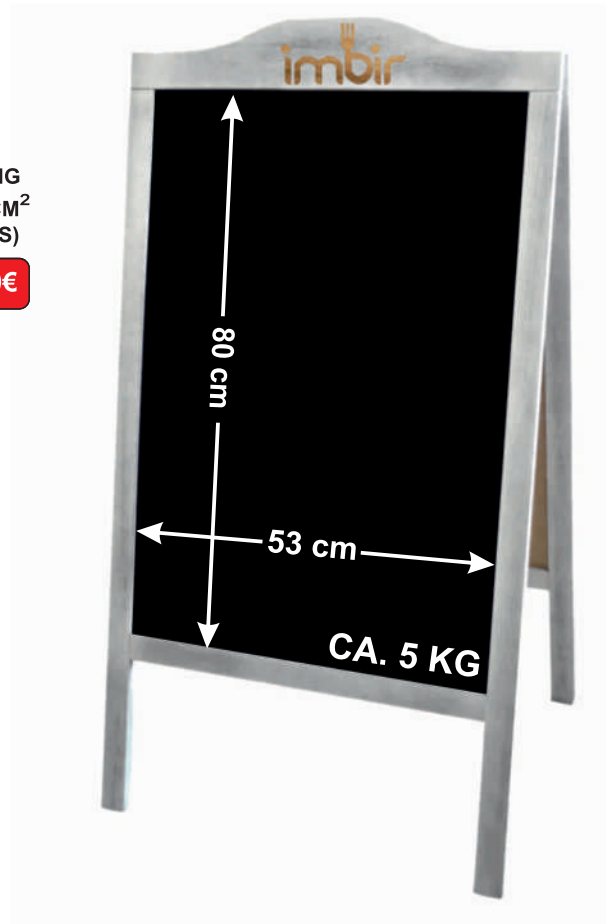

3,60€

Code: P2BL LOGO SB
Outer size: 118x61cm
Massive wood frame: 4cm
Finishing: white-wash
Wood thickness: 2cm
3mm HDF blackboard
Chain stopper

PRICE ON
REQUEST

NEW

Code: P2B LOGO 20
Outer size: 118x61cm
Massive wood frame: 4cm
Top panel: 20cm
Finishing: stain
Wood thickness: 2cm
3mm HDF blackboard
Chain stopper