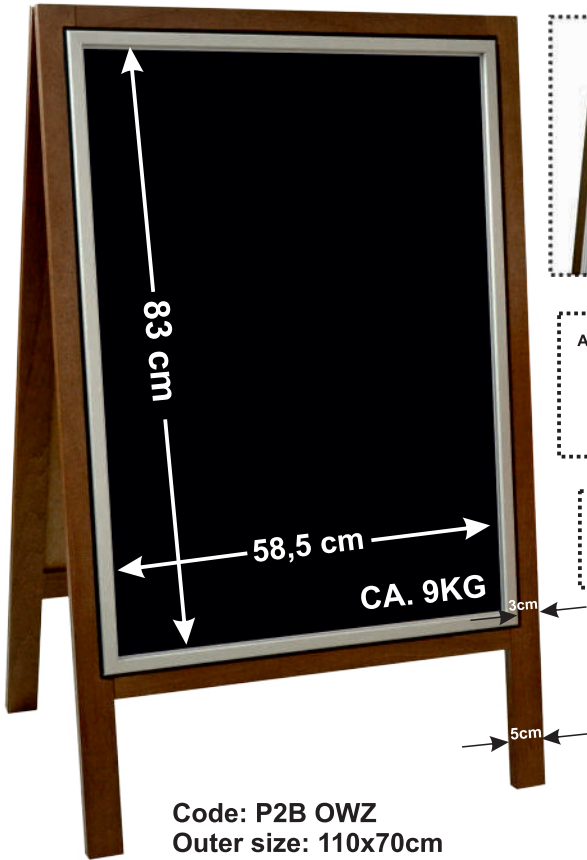

280,00zł

59,50€

PROTECTED FROM UNFAVOURABLE WEATHER CONDITIONS SUCH AS: RAIN, SNOW, STRONG AND GUSTY WIND, SOLAR RADIATION, LOW AND HIGH TEMPERATURE. STABLE, WEIGHT 21 KG WRITING BOARDS - 18mm

Code: P2BOW + CASTORS
Outer size: 118x65cm
Massive wood frame: 6cm
Finishing: stain + oil
Wood thickness: 4cm
18mm waferboard
Chain stopper

388,00zł

82,50€

Code: P2BOW LOGO A/B
Outer size: 118x65cm
Massive wood frame: 6cm
Finishing: stain + oil
Wood thickness: 4cm
Top frame: 10cm
18mm waferboard
Chain stopper

305,00zł

64,80€

A

LASER BURNING (MAXIMUM 240CM² ON BOTH SIDES)

17,00zł

3,60€

B

DUAL-FUNCTION A-BOARD
PROTECTED BY THE LAW

Code: P2B OWZ
Outer size: 110x70cm
Massive wood frame: 5cm
Finishing: stain
Wood thickness: 2cm
3mm HDF blackboard
Chain stopper

303,00zł

64,50€

A-BOARD WITH ANTI-REFLECTIVE FOIL WITH POSSIBILITY TO PUT A POSTER IN A1 SIZE TECHNOLOGY
OPEN - PUT INSIDE - CLOSE OR WRITE ON HDF BOARD