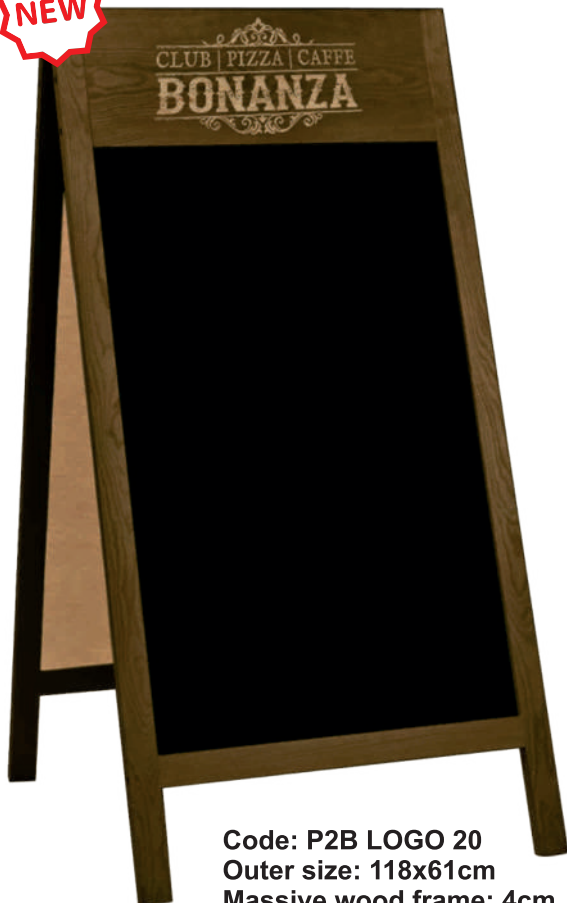

3,60€

Code: P2BL LOGO SB
Outer size: 118x61cm
Massive wood frame: 4cm
Finishing: white-wash
Wood thickness: 2cm
3mm HDF blackboard
Chain stopper

PRICE ON
REQUEST

NEW

Code: P2B LOGO 20
Outer size: 118x61cm
Massive wood frame: 4cm
Top panel: 20cm
Finishing: stain
Wood thickness: 2cm
3mm HDF blackboard
Chain stopper