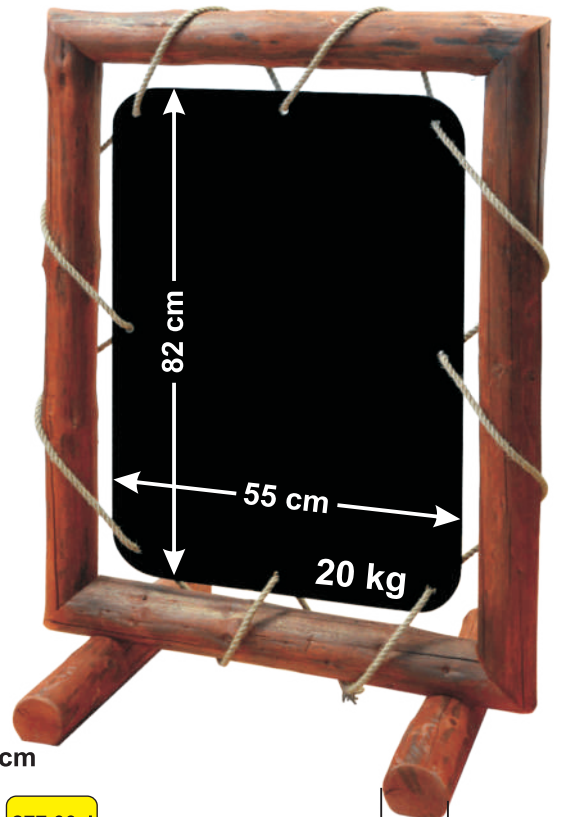

PRICE ON REQUEST

A-BOARD WITH EXCHANGABLE BOARDS

Code: P2B ZP
 Outer size: 130x61cm
 Massive wood frame: 4cm
 Finishing: stain
 Wood thickness: 2cm
 3mm HDF blackboard
 Chain stopper

153,00zł

32,50€

Code: P2BO ZP WP
 Outer size: 130x61cm
 Massive wood frame: 4cm
 Finishing: stain + oil
 Wood thickness: 2cm
 3mm ABS blackboard
 Chain stopper

233,00zł

49,50€

LACQUERED DOUBLE-SIDED A-BOARDS - "BOTTLE"

Code: P2BL BOTTLE*
 Outer size: 120x50cm
 Finishing: stain + lacquer
 3mm ABS blackboard
 Chain stopper

277,00zł

59,00€

DOUBLE-SIDED A-BOARDS MADE OF WOODEN LOGS

Code: P2 + SZ
 Outer size: 128x80cm
 Massive wood
 Finishing: stain
 18mm waferboard
 Jute cord

277,00zł

59,00€

DIAMETER CA.
8 CM

456,00zł

97,00€

OUR UNIQUE ADVERTISING BOARDS ARE A GREAT WAY TO ATTRACT THE ATTENTION OF A LARGE NUMBER OF CUSTOMERS, REGARDLESS OF THE INDUSTRY. MADE OF NATURAL MATERIALS (WOOD, PLYWOOD), WATERPROOF, WITH A LARGE WRITING AREA - WRITABLE WITH CHALK.

SELECTED PATTERNS OF EXCHANGEABLE PLATES

ONE-SIDED A-BOARD - ICE-CREAM

Code:L/G WATERPROOF
 Outer size: 148x83cm
 Massive wood frame: 4cm
 Finishing: stain + lacquer
 Wood thickness: 2cm
 5mm plywood

328,00zł