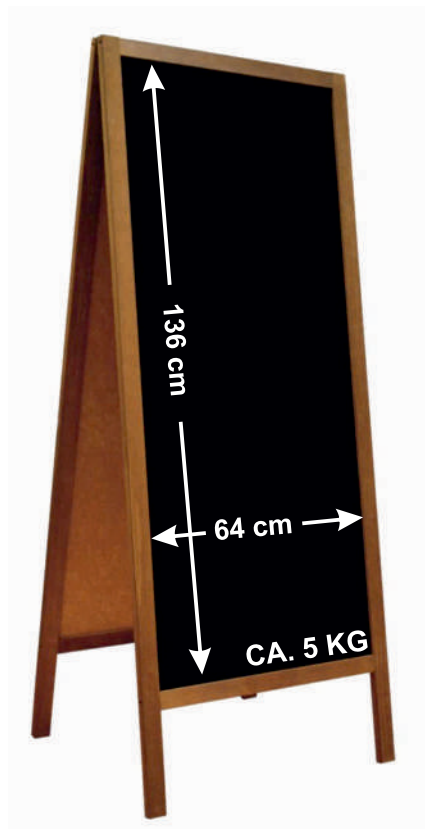

3,60€

Code: P2BL LOGO SB
Outer size: 118x61cm
Massive wood frame: 4cm
Finishing: white-wash
Wood thickness: 2cm
3mm HDF blackboard
Chain stopper

PRICE ON
REQUEST

NEW

Code: P2B LOGO 20
Outer size: 118x61cm
Massive wood frame: 4cm
Top panel: 20cm
Finishing: stain
Wood thickness: 2cm
3mm HDF blackboard
Chain stopper

198,00zł

47,10€

Code: P2B LOGO 20 WP
Outer size: 118x61cm
Massive wood frame: 4cm
Top panel: 20cm
Finishing: stain + oil
Wood thickness: 2cm
3mm ABS blackboard
Chain stopper

245,00zł

58,30€

Code: P2B XL 146,00zł
 Outer size: 160x72cm 31,00€
 Massive wood frame: 4cm
 Finishing: stain
 Wood thickness: 2cm
 3mm HDF blackboard
 Chain stopper