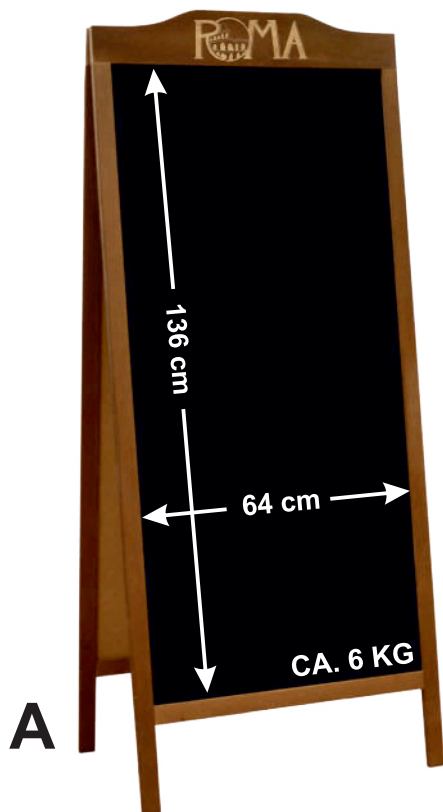

Code: P2B XL LOGO A/B
Outer size: 160x72cm
Massive wood frame: 4cm
Finishing: stain
Wood thickness: 2cm
3mm HDF blackboard
Chain stopper

209,00zł
44,50€