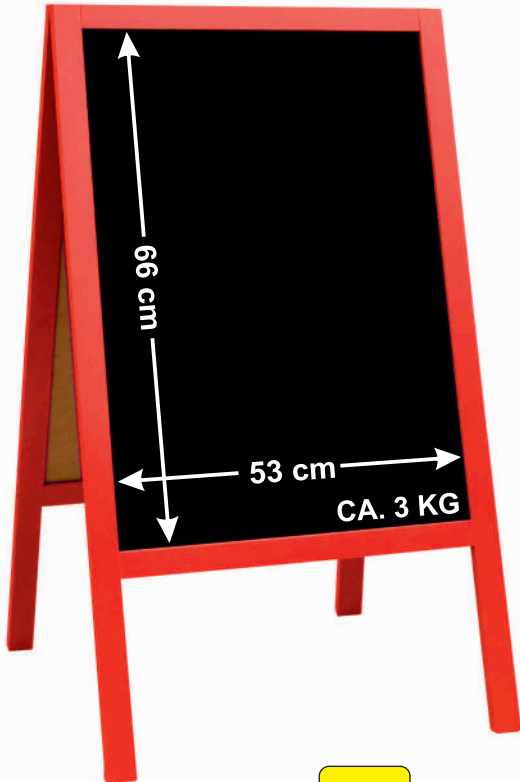

Code: P2BS COLOR
Outer size: 100x60cm
Massive wood frame: 3,5cm
Finishing: covering paint (RAL pallet)
Wood thickness: 2cm
3mm HDF blackboard
Chain stopper

93,00zł

19,80€