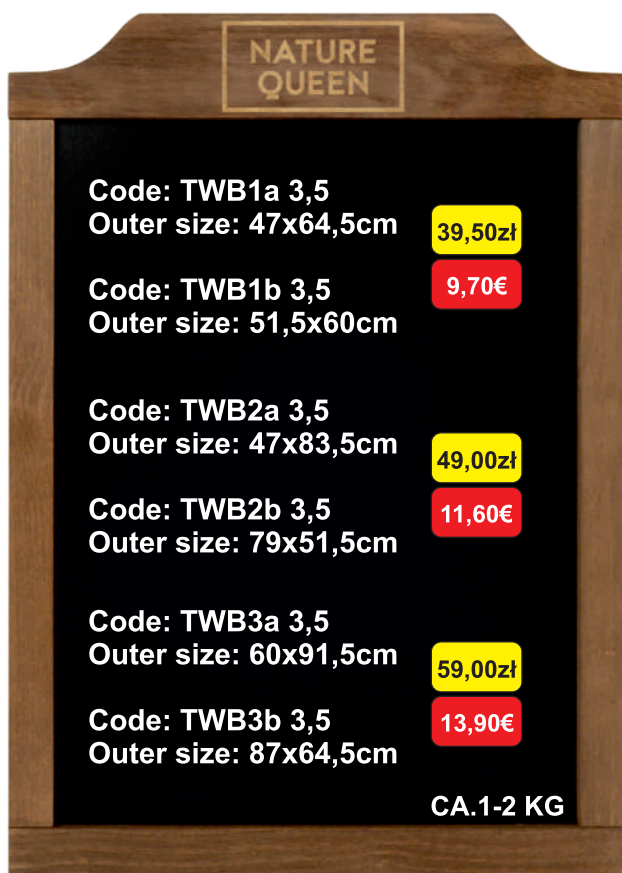

HORIZONTAL OR VERTICAL

WATERPROOF

CA.1-2 KG

Massive wood frame: 3,5cmWP
Finishing: stain + oil
Wood thickness: 2cm
3mm ABS blackboard

Code: TWB1 COLOR Outer size: 47x60cm	41,00zł 8,80€
Code: TWB2 COLOR Outer size: 47x79cm	47,00zł 9,90€
Code: TWB3 COLOR Outer size: 60x87cm	54,00zł 11,40€

HORIZONTAL OR VERTICAL

CA.1-2 KG

Massive wood frame: 3,5cm
Finishing: covering paint (RAL pallet)
Wood thickness: 2cm
3mm HDF blackboard

Code: TWB1L COLOR Outer size: 47x60cm	55,00zł 11,80€
Code: TWB2L COLOR Outer size: 47x79cm	69,00zł 14,60€
Code: TWB3L COLOR Outer size: 60x87cm	75,00zł 15,90€

HORIZONTAL OR VERTICAL

WATERPROOF

CA.1-2 KG

Massive wood frame: 3,5cmWP
Finishing: covering paint (RAL pallet) + lacquer
Wood thickness: 2cm
3mm ABS blackboard

CHALKBOARD AVAILABLE
IN 8 RAL COLORS

Massive wood frame: 3,5cm
 Finishing: white-wash
 Wood thickness: 2cm
 3mm HDF blackboard

Massive wood frame: 3,5cm
 Finishing: white-wash
 Wood thickness: 2cm
 3mm HDF blackboard

Massive wood frame: 3,5cm
 Finishing: white-wash
 Wood thickness: 2cm
 3mm HDF blackboard

Massive wood frame: 3,5cm
 Finishing: white-wash
 Wood thickness: 2cm
 3mm HDF blackboard