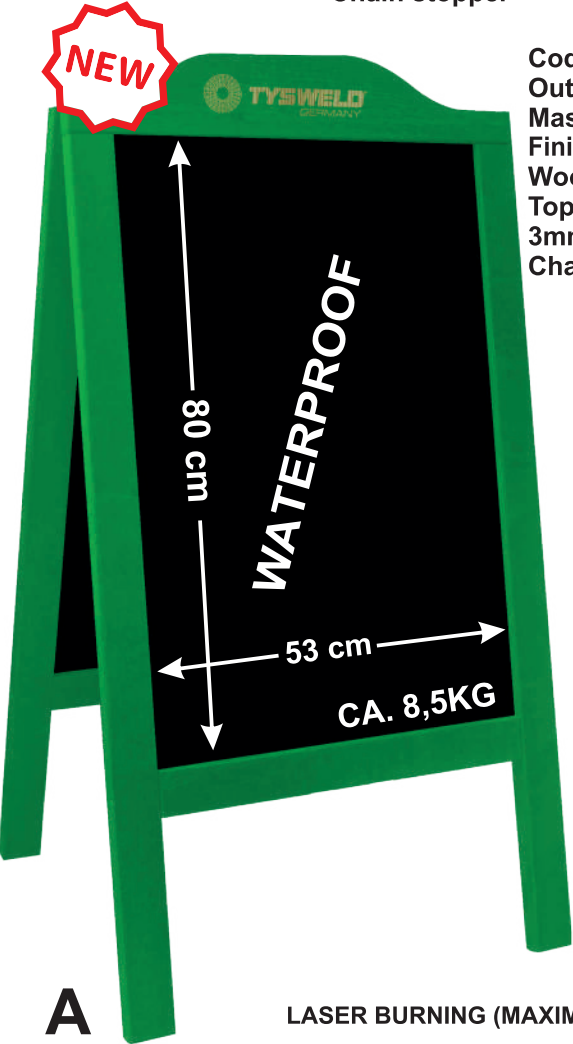

Code: P2BO WP/12 LOGO A/B COLOR
Outer size: 118x65cm
Massive wood frame: 6cm
Finishing: covering paint (RAL pallet)
Wood thickness: 3 cm + lacquer
Top frame: 10cm
3mm ABS blackboard
Chain stopper

337,00zł
71,80€