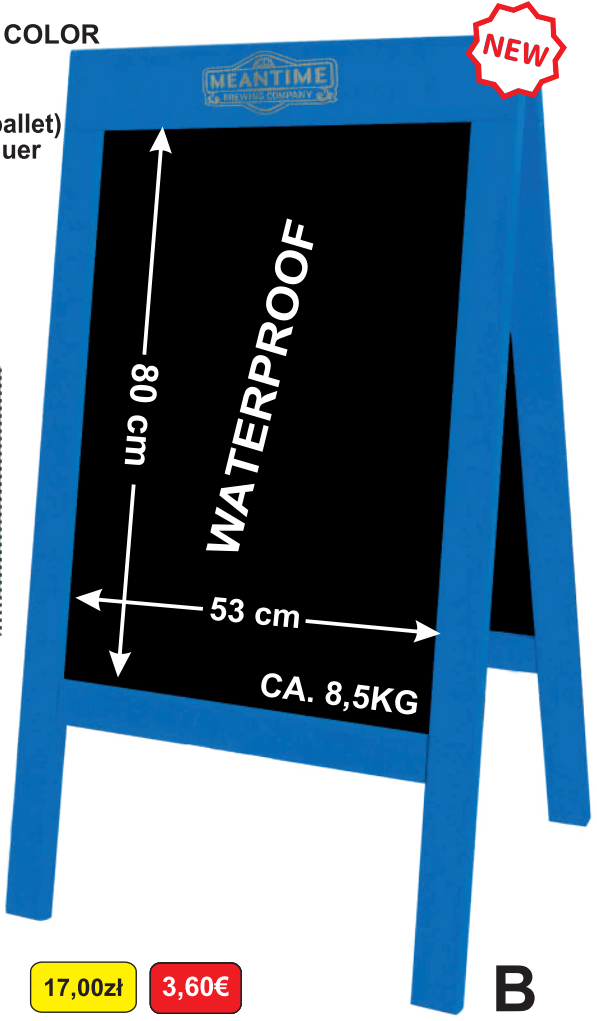

17,00zł **3,60€**

A

LASER BURNING (MAXIMUM 240CM² ON BOTH SIDES)

B