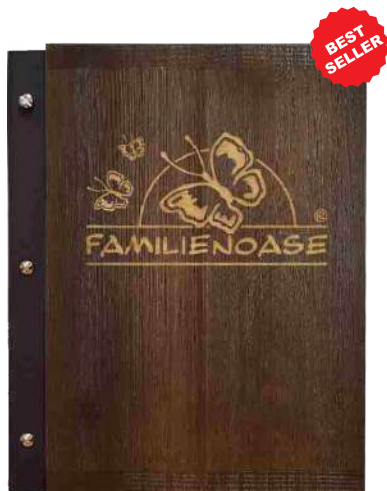

A-BOARDS AND ADVERTISING CHALKBOARDS

WE CAN PRODUCE COMPLETELY CUSTOMIZED PRODUCTS IN YOUR DIMENSIONS, WITH PRINTED OR LASER ENGRAVED LOGO. PRICES IN THE CATALOGUE DO NOT INCLUDE BRANDING.

BEST SELLER

RML024 **52,60zł**
11,20€

TKR1 **22,80zł** **4,85€**

L2/G **495,00zł**
154x74cm **105,00€**

BEST SELLER

P2B XS **67,00zł**
90x51-3,5cm **14,50€**

NEW

P2B LED HDF **310,00zł**
118x59-3cm **74,00€**

WITH EXTRA LED LIGHTING

NEW