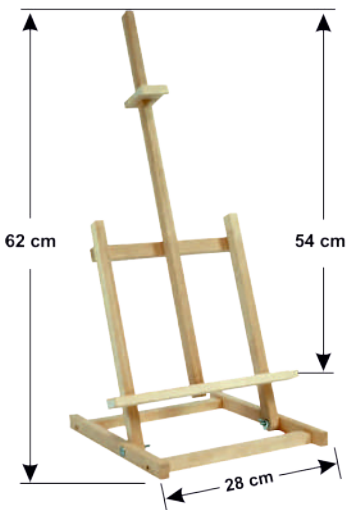

TS2S+C
A4
31x20cm
36,00zł
8,50€

TS2S+C
A5
21x15cm
27,50zł
6,25€

TS2H+C
A5
21x15cm
22,30zł
4,75€

TS2H+C
A4
31x20cm
29,40zł
6,25€

CLIPBOARDS

CUTLERY HOLDERS

BOARDS WITH STRAP

***DIMENSIONS ARE REFERRING TO THE VISIBLE BLACKBOARD AREA.**

SZ2M/B
35,20zł 7,50€

SZ3M
37,00zł 7,90€

SZ3M/B
41,80zł 8,90€

SZ1/B
88,00zł 18,80€

WOODEN ART EASELS FOR DISPLAYING SKETCHES, DRAWINGS, PAINTINGS

SZ1 59,70zł
12,70€

SZ2 69,90zł
14,90€

SZ3 78,50zł
16,70€

WOODEN EASELS WITH HEIGHT ADJUSTMENT

SZ4 88,00zł 18,70€

SZ5 135,50zł 28,80€

SZ6 299,00zł 64,00€
OILED VERSION

ROYAL WOOD MENU WITH LEATHER SPINE

SIZE A5 RML021 **42,00zł**
9,00€

SIZE A4 RML024 **52,00zł**
11,20€