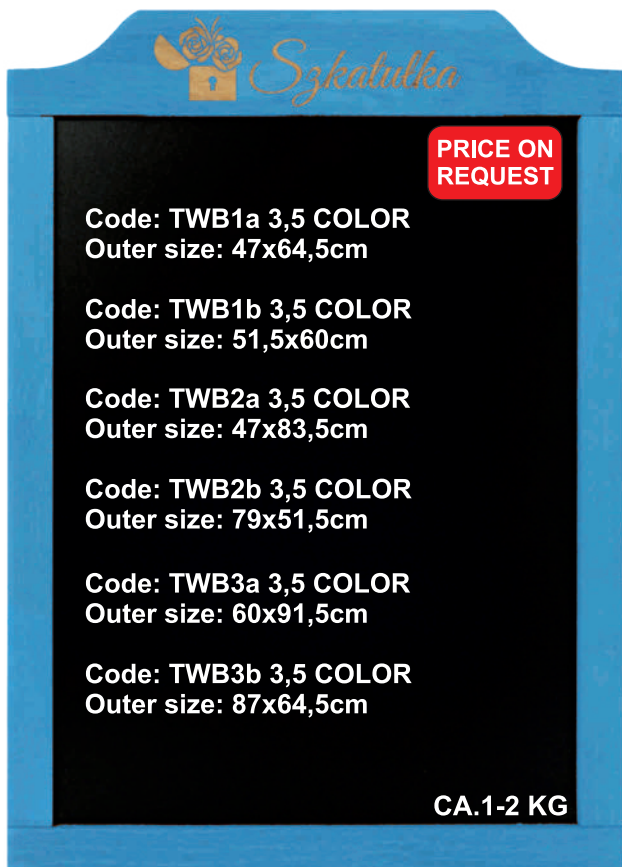

Massive wood frame: 3,5cm
Finishing: covering paint (RAL pallet)
Wood thickness: 2cm
3mm HDF blackboard