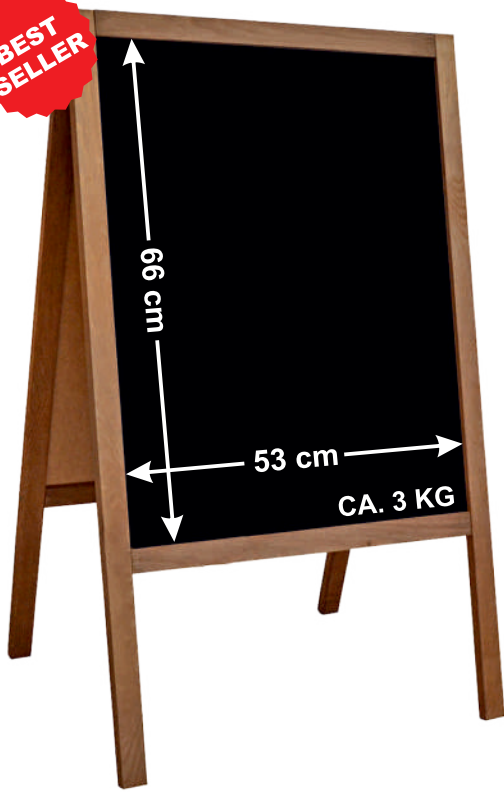

84,00zł

17,90€

Code: P2BL XS COLOR WP
Outer size: 90x51cm
Massive wood frame: 3,5cm
Finishing: covering paint (RAL pallet) + lacquer
Wood thickness: 2cm
3mm ABS blackboard
Chain stopper

154,00zł

32,80€

A-BOARD AVAILABLE
IN 8 RAL COLORS

**BEST
SELLER**

Code: P2BS
Outer size: 100x60cm
Massive wood frame: 3,5cm
Finishing: stain
Wood thickness: 2cm
3mm HDF blackboard
Chain stopper

78,00zł

16,50€

Code: P2BSO WP
Outer size: 100x60cm
Massive wood frame: 3,5cm
Finishing: stain + oil
Wood thickness: 2cm
3mm ABS blackboard
Chain stopper