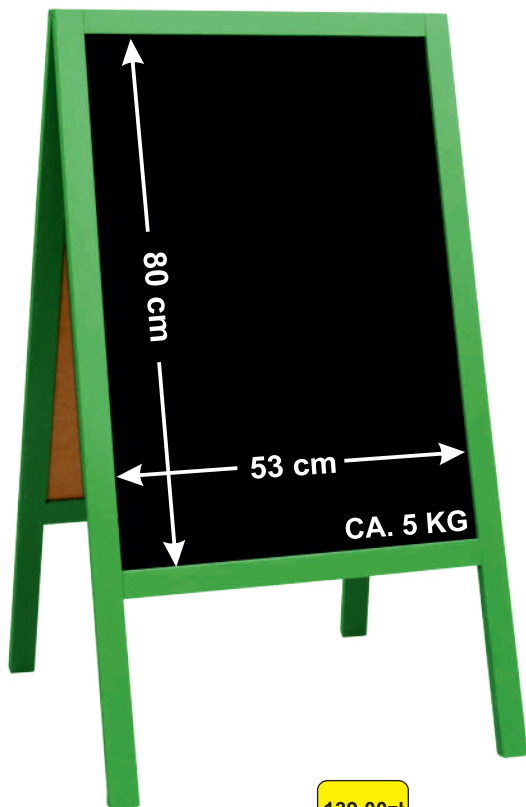

Outer size: 118x61cm

Massive wood frame: 4cm

Finishing: stain + oil

Wood thickness: 2cm

3mm ABS blackboard

Chain stopper

180,00zł

38,50€