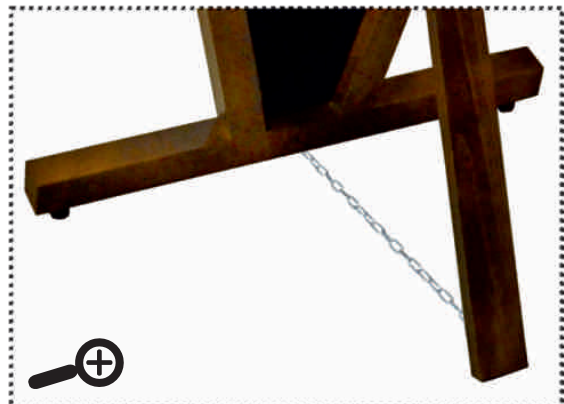

WE CAN DO ANY PATTERN

2 BASE COLORS