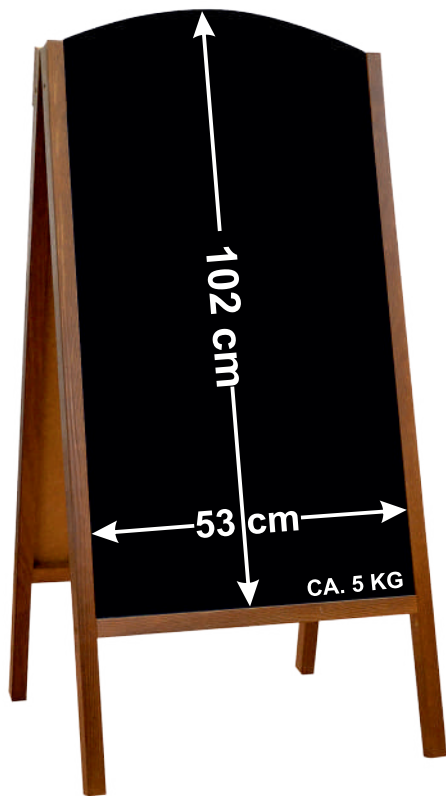

A-BOARD WITH EXCHANGABLE BOARDS

Code: P2B ZP
Outer size: 130x61cm
Massive wood frame: 4cm
Finishing: stain
Wood thickness: 2cm
3mm HDF blackboard
Chain stopper

153,00zł

32,50€

Code: P2BO ZP WP
Outer size: 130x61cm
Massive wood frame: 4cm
Finishing: stain + oil
Wood thickness: 2cm
3mm ABS blackboard
Chain stopper

233,00zł

49,50€