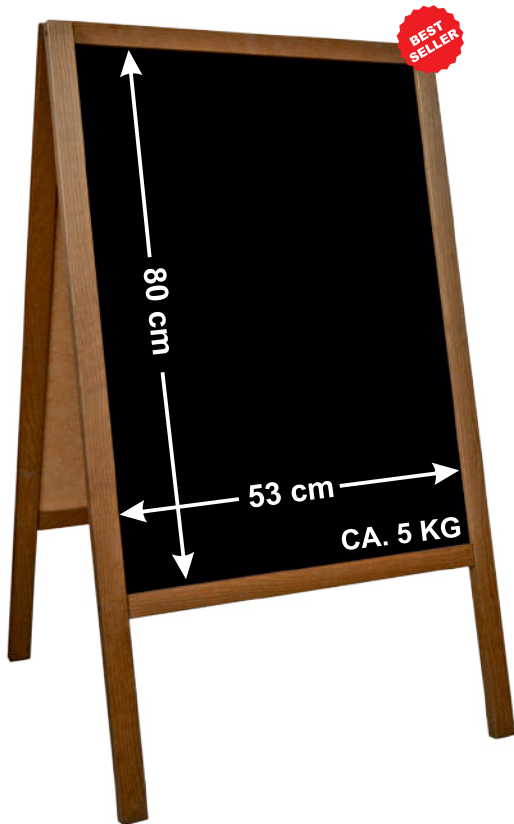

78,00zł

16,50€

Code: P2BSO 3,5 WP
 Outer size: 118x47cm
 Massive wood frame: 3,5cm
 Finishing: stain + oil
 Wood thickness: 2cm
 3mm ABS blackboard
 Chain stopper

136,00zł

29,00€

Code: P2B

Outer size: 118x61cm