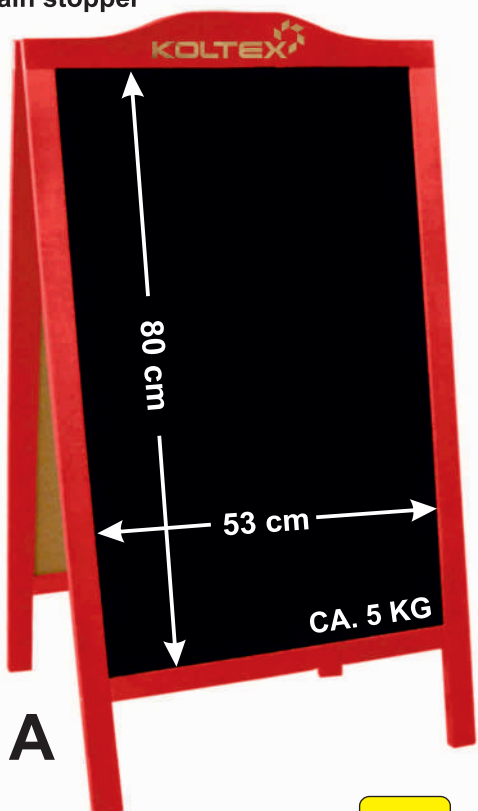

PINK

WHITE

BLACK

Code: P2B LOGO A/B
 Outer size: 118x61cm
 Massive wood frame: 4cm
 Finishing: stain
 Wood thickness: 2cm
 3mm HDF blackboard
 Chain stopper

126,00zł

26,80€

Code: P2BO LOGO A/B WP
 Outer size: 118x61cm
 Massive wood frame: 4cm
 Finishing: stain + oil
 Wood thickness: 2cm
 3mm ABS blackboard
 Chain stopper

210,00zł

41,50€

Code: P2B LOGO A/B COLOR
 Outer size: 118x61cm
 Massive wood frame: 4cm
 Finishing: covering paint (RAL pallet)
 Wood thickness: 2cm
 3mm HDF blackboard
 Chain stopper

153,00zł

32,50€

Code: P2BL LOGO A/B COLOR WP
 Outer size: 118x61cm
 Massive wood frame: 4cm
 Finishing: covering paint (RAL pallet) + lacquer
 Wood thickness: 2cm
 3mm ABS blackboard
 Chain stopper